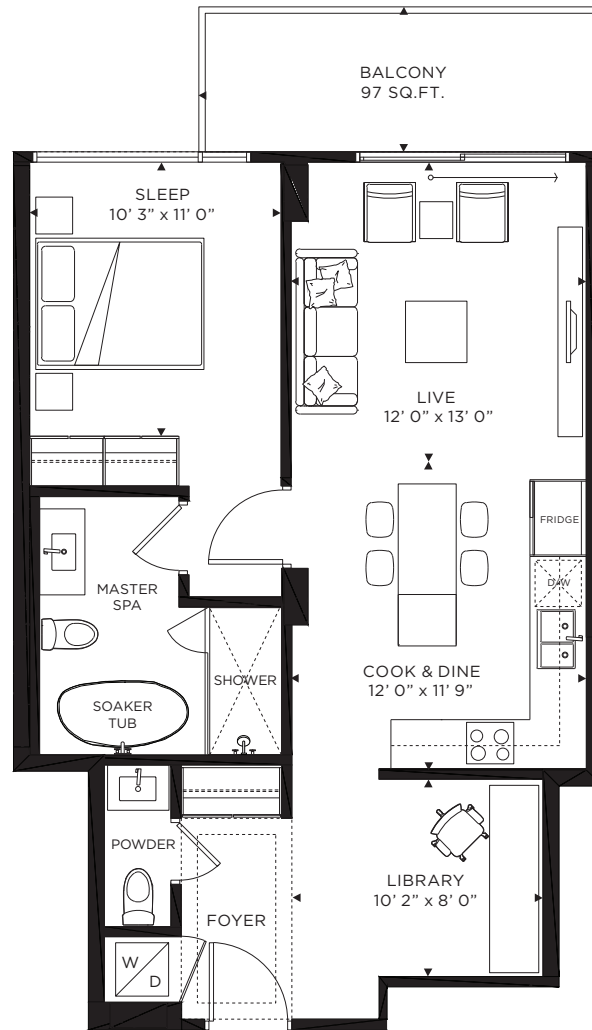

Suite 304

ANNEX
— COLLECTION —

1 Bedroom + Library

Interior: 768 sq. ft. | Balcony: 97 sq. ft.

— THE —
PERRY

LEVEL 3-4