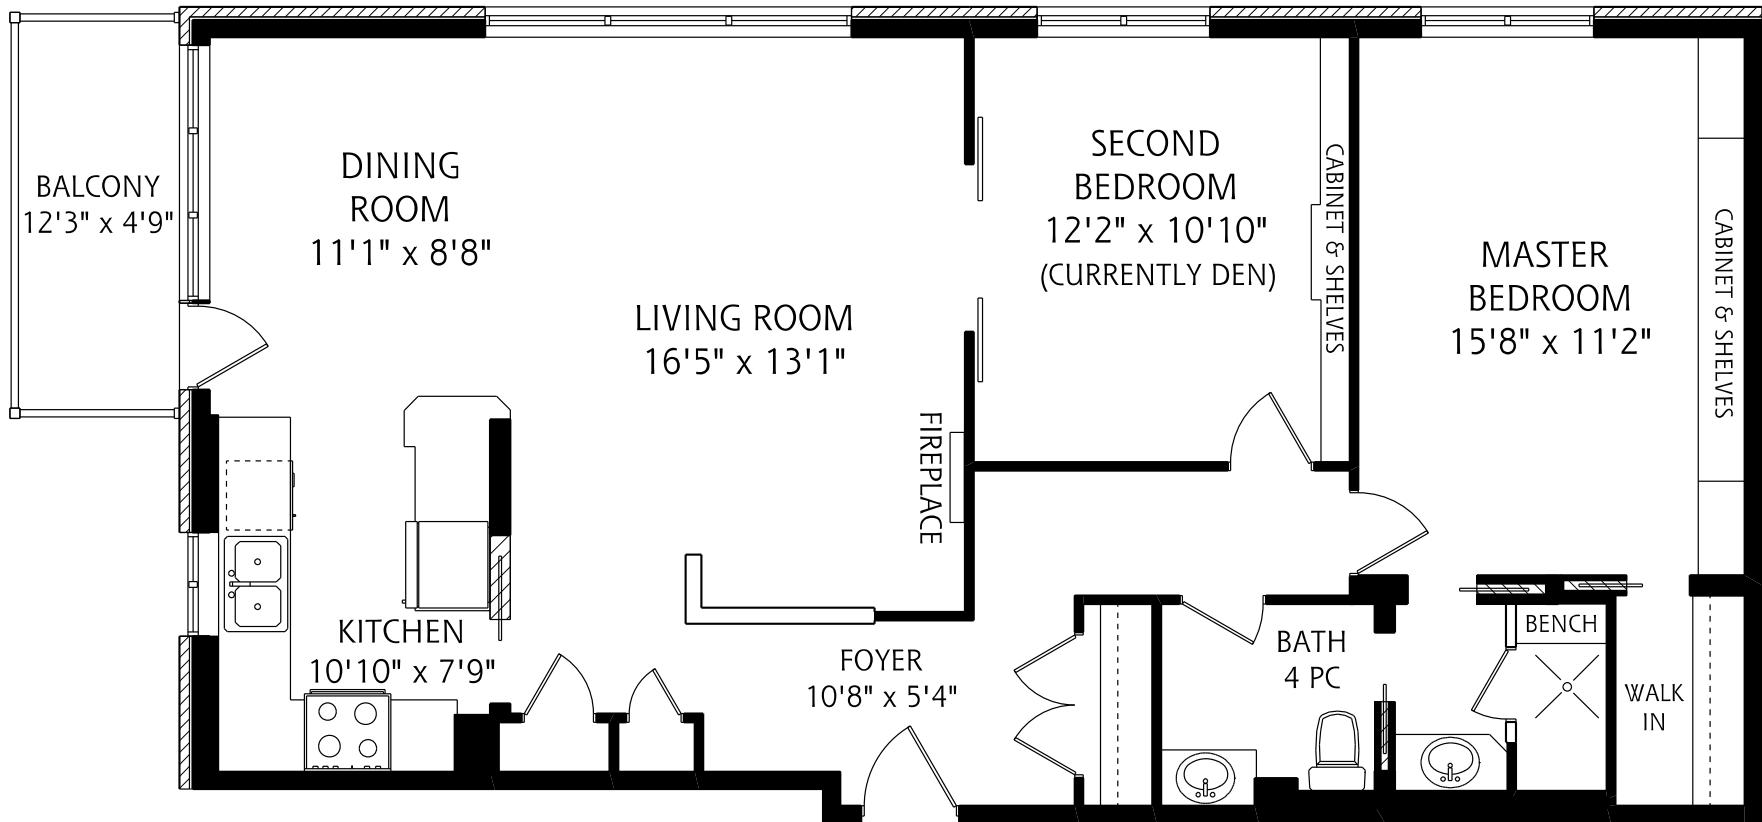

# 31 Rosedale Road, Suite 304

1,065 SQUARE FEET

ALL MEASUREMENTS SHOULD BE CONSIDERED APPROXIMATE