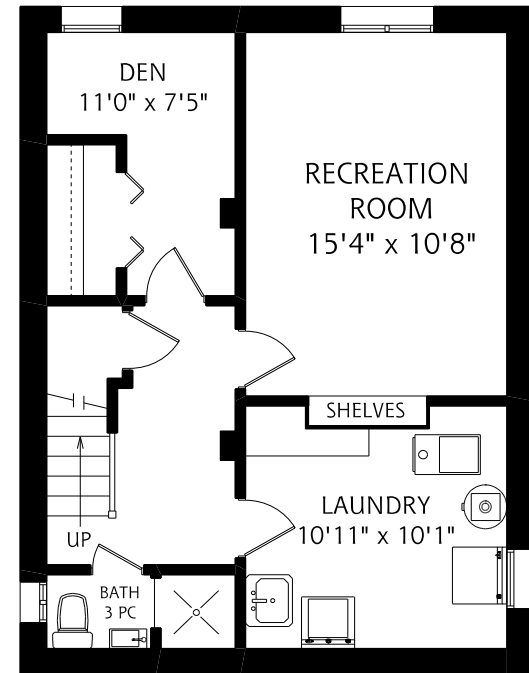

# 14 Rappert Avenue

MAIN FLOOR  
600 SQUARE FEET

SECOND FLOOR  
590 SQUARE FEET

ALL MEASUREMENTS SHOULD BE CONSIDERED APPROXIMATE

LOWER LEVEL  
590 SQUARE FEET