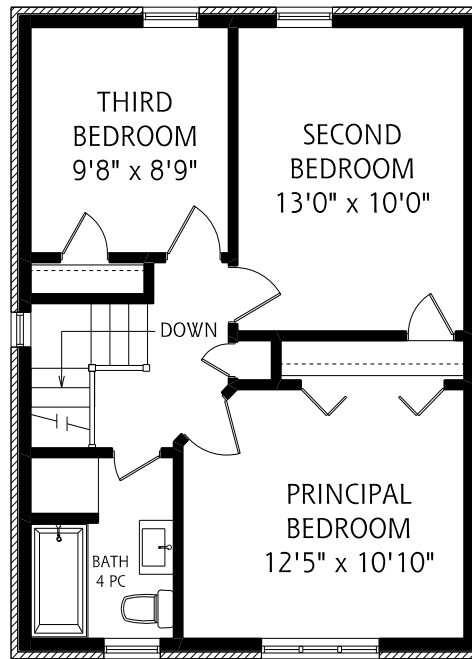

# 14 Rappert Avenue

MAIN FLOOR  
600 SQUARE FEET

SECOND FLOOR  
590 SQUARE FEET

ALL MEASUREMENTS SHOULD BE CONSIDERED APPROXIMATE

LOWER LEVEL  
590 SQUARE FEET