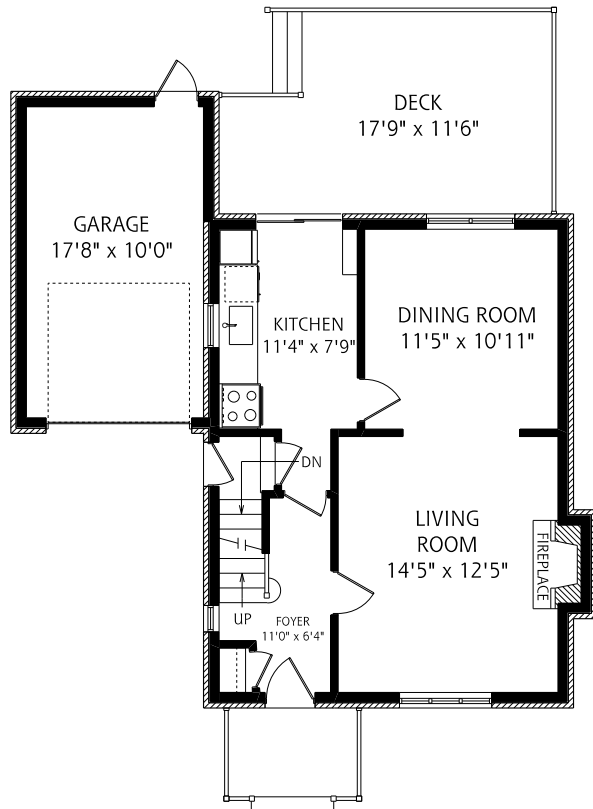

# 14 Rappert Avenue

MAIN FLOOR  
600 SQUARE FEET

SECOND FLOOR  
590 SQUARE FEET

ALL MEASUREMENTS SHOULD BE CONSIDERED APPROXIMATE

LOWER LEVEL  
590 SQUARE FEET