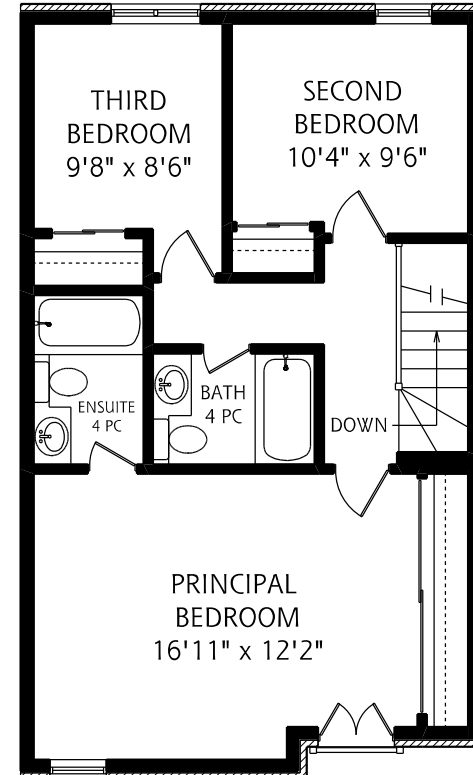

HEAPS ESTRIN

REAL ESTATE TEAM

17 Sylvan Valleyway

LOWER LEVEL
445 SQUARE FEET

MAIN FLOOR
675 SQUARE FEET

SECOND FLOOR
690 SQUARE FEET

ALL MEASUREMENTS SHOULD BE CONSIDERED APPROXIMATE