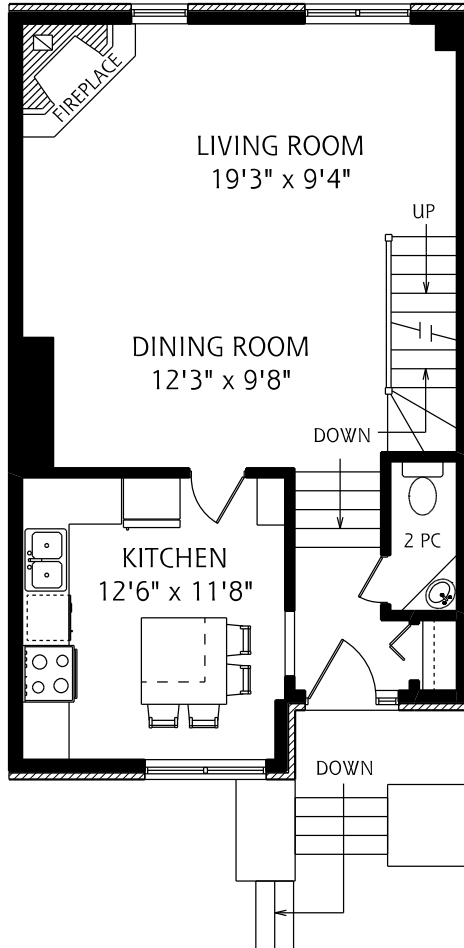

HEAPS ESTRIN

REAL ESTATE TEAM

17 Sylvan Valleyway

LOWER LEVEL
445 SQUARE FEET

MAIN FLOOR
675 SQUARE FEET

SECOND FLOOR
690 SQUARE FEET

ALL MEASUREMENTS SHOULD BE CONSIDERED APPROXIMATE