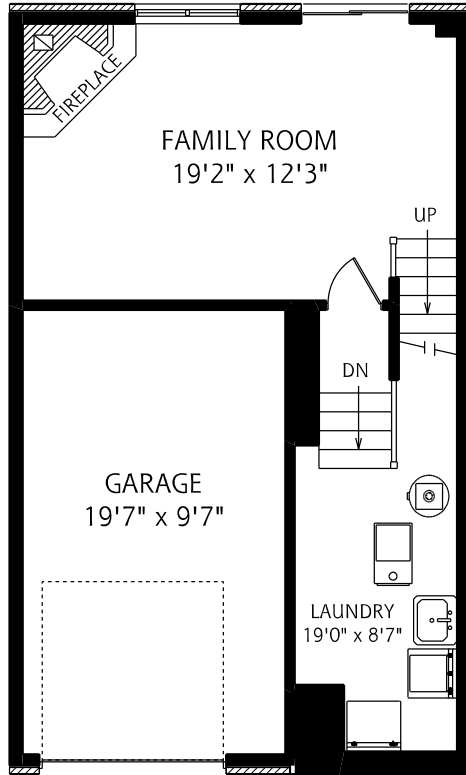

HEAPS ESTRIN

REAL ESTATE TEAM

17 Sylvan Valleyway

LOWER LEVEL
445 SQUARE FEET

MAIN FLOOR
675 SQUARE FEET

SECOND FLOOR
690 SQUARE FEET

ALL MEASUREMENTS SHOULD BE CONSIDERED APPROXIMATE