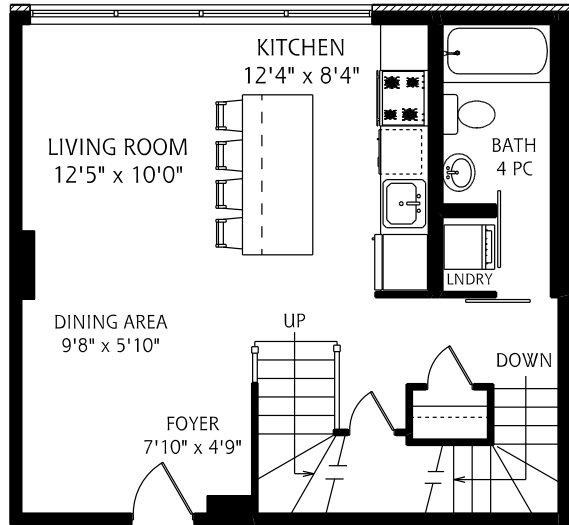

25 Ritchie Avenue, Suite 403

LOWER LEVEL
 600 SQUARE FEET

MAIN FLOOR
 600 SQUARE FEET

SECOND FLOOR
 325 SQUARE FEET

ALL MEASUREMENTS SHOULD BE CONSIDERED APPROXIMATE