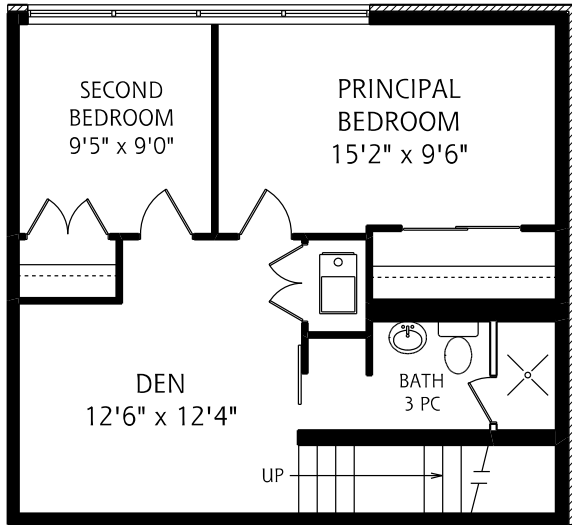

25 Ritchie Avenue, Suite 403

LOWER LEVEL
 600 SQUARE FEET

MAIN FLOOR
 600 SQUARE FEET

SECOND FLOOR
 325 SQUARE FEET

ALL MEASUREMENTS SHOULD BE CONSIDERED APPROXIMATE