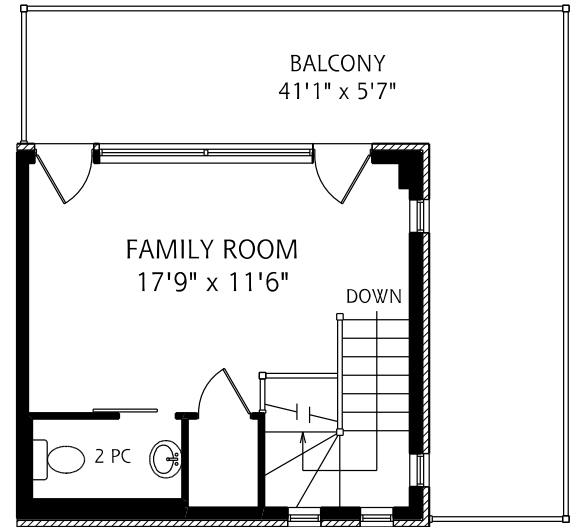

25 Ritchie Avenue, Suite 403

LOWER LEVEL
 600 SQUARE FEET

MAIN FLOOR
 600 SQUARE FEET

SECOND FLOOR
 325 SQUARE FEET

ALL MEASUREMENTS SHOULD BE CONSIDERED APPROXIMATE