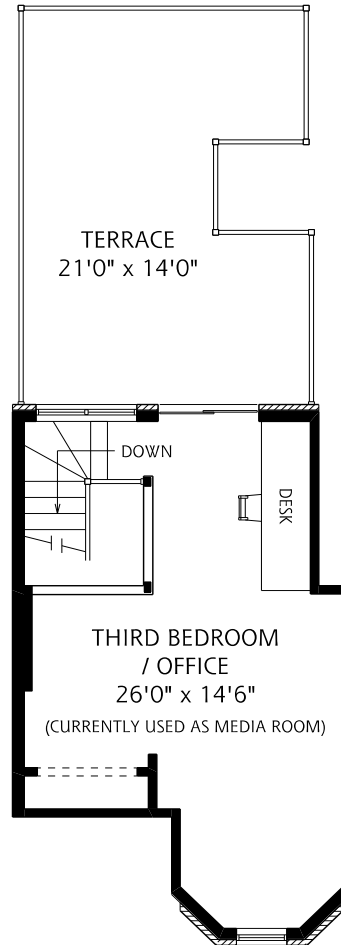

HEAPS ESTRIN

REAL ESTATE TEAM

358 Sumach Street

MAIN FLOOR
800 SQUARE FEET

ALL MEASUREMENTS SHOULD BE CONSIDERED APPROXIMATE

SECOND FLOOR
800 SQUARE FEET

THIRD FLOOR
400 SQUARE FEET

LOWER LEVEL
840 SQUARE FEET