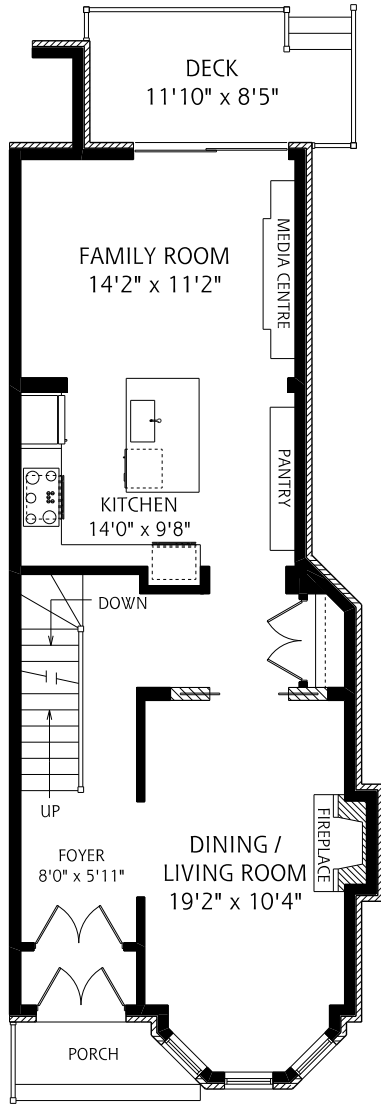

HEAPS ESTRIN

REAL ESTATE TEAM

358 Sumach Street

MAIN FLOOR
800 SQUARE FEET

ALL MEASUREMENTS SHOULD BE CONSIDERED APPROXIMATE

SECOND FLOOR
800 SQUARE FEET

THIRD FLOOR
400 SQUARE FEET

LOWER LEVEL
840 SQUARE FEET