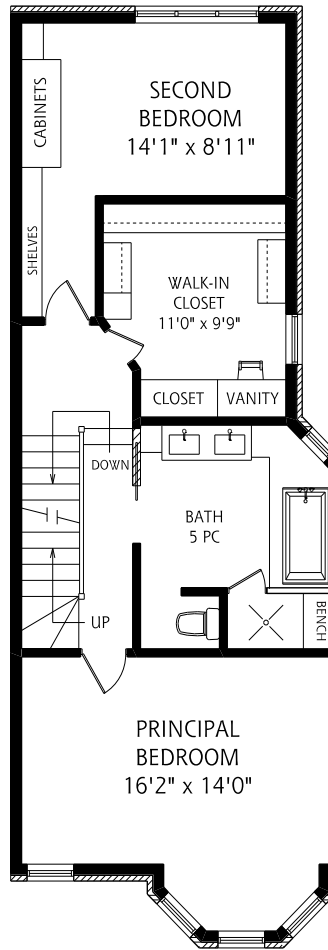

HEAPS ESTRIN

REAL ESTATE TEAM

358 Sumach Street

MAIN FLOOR
800 SQUARE FEET

ALL MEASUREMENTS SHOULD BE CONSIDERED APPROXIMATE

SECOND FLOOR
800 SQUARE FEET

THIRD FLOOR
400 SQUARE FEET

LOWER LEVEL
840 SQUARE FEET