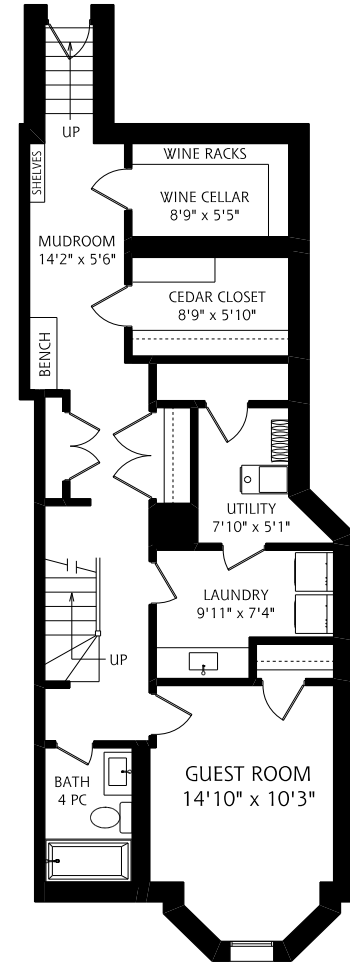

HEAPS ESTRIN

REAL ESTATE TEAM

358 Sumach Street

MAIN FLOOR
800 SQUARE FEET

ALL MEASUREMENTS SHOULD BE CONSIDERED APPROXIMATE

SECOND FLOOR
800 SQUARE FEET

THIRD FLOOR
400 SQUARE FEET

LOWER LEVEL
840 SQUARE FEET