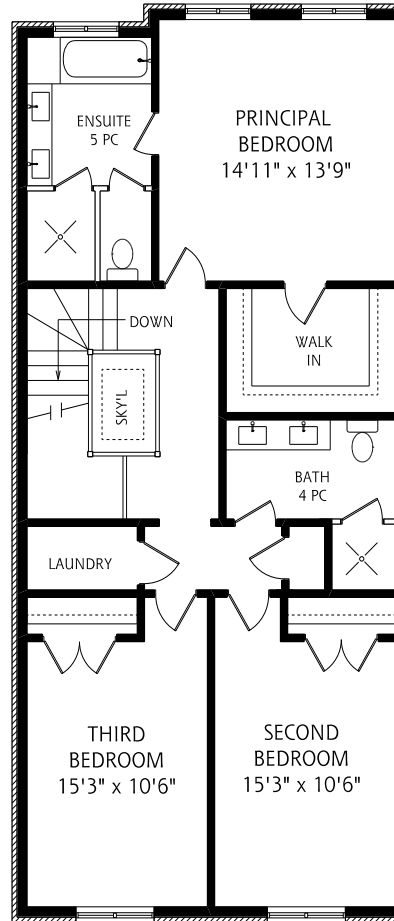

57 Lawrence Avenue East

MAIN FLOOR
 1,200 SQUARE FEET

SECOND FLOOR
 1,180 SQUARE FEET

LOWER LEVEL
 945 SQUARE FEET