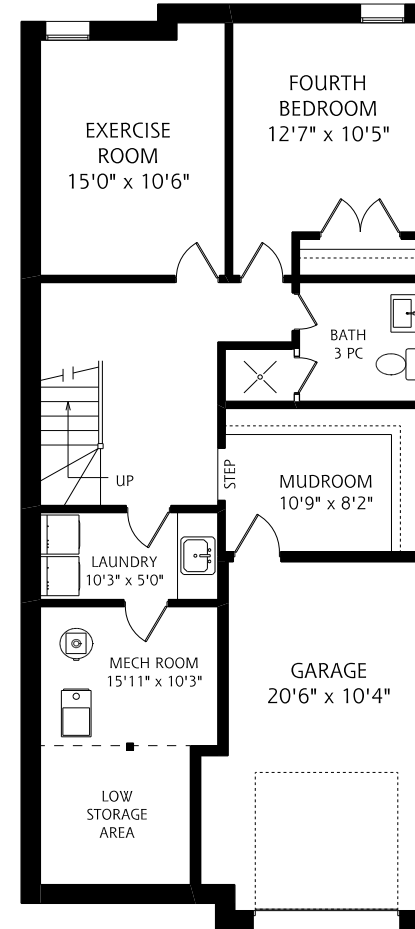

57 Lawrence Avenue East

MAIN FLOOR
 1,200 SQUARE FEET

SECOND FLOOR
 1,180 SQUARE FEET

LOWER LEVEL
 945 SQUARE FEET