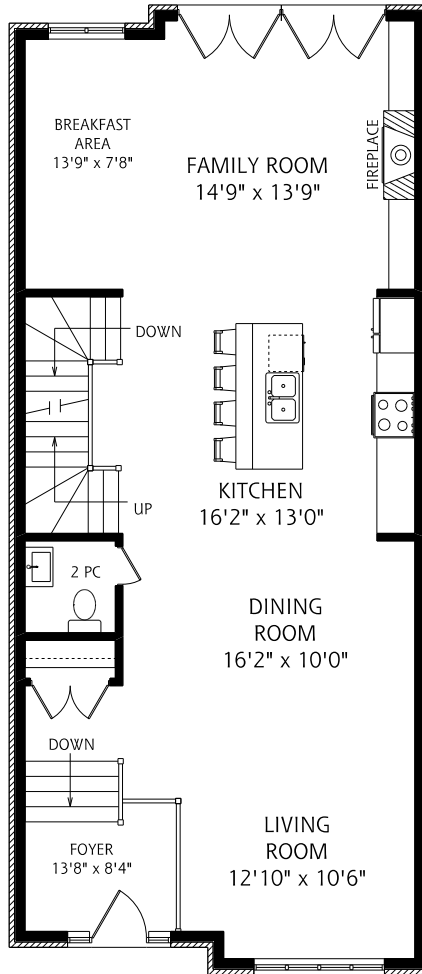

57 Lawrence Avenue East

MAIN FLOOR
 1,200 SQUARE FEET

SECOND FLOOR
 1,180 SQUARE FEET

LOWER LEVEL
 945 SQUARE FEET