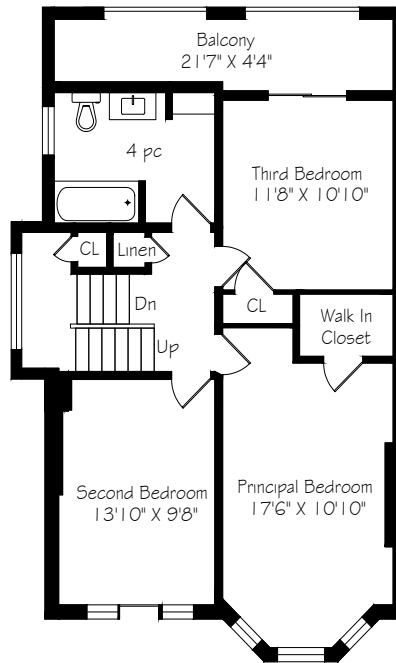

Second Floor
793 Square Feet