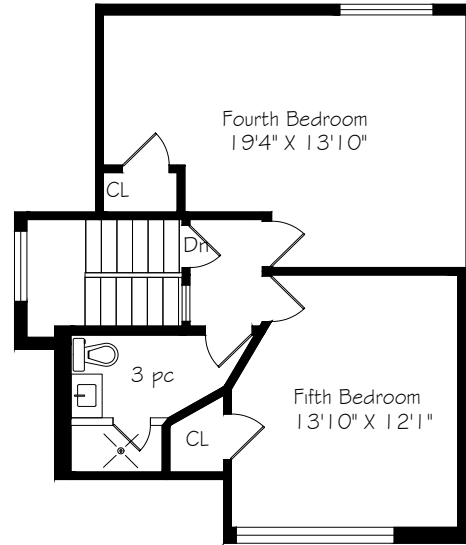

Measurements and Calculations are approximate
To be used as guidelines only