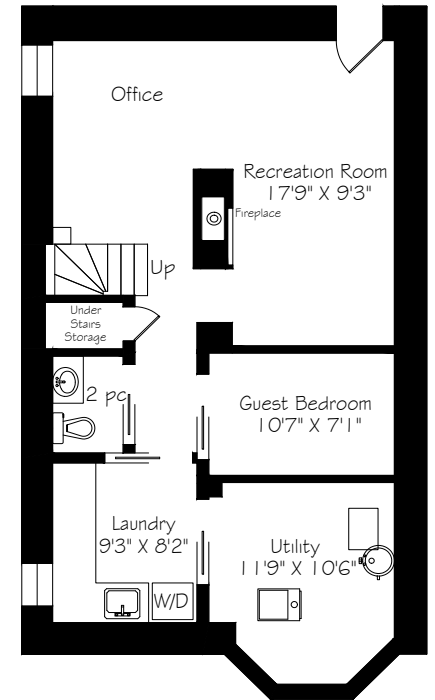

Lower Level
888 Square Feet

Measurements and Calculations are approximate
To be used as guidelines only