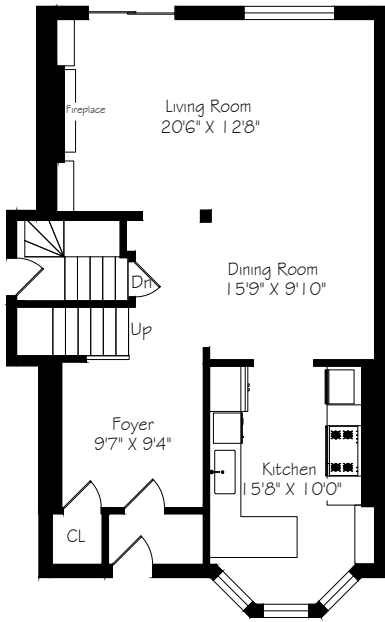

106 Admiral Road

Main Floor
906 Square Feet