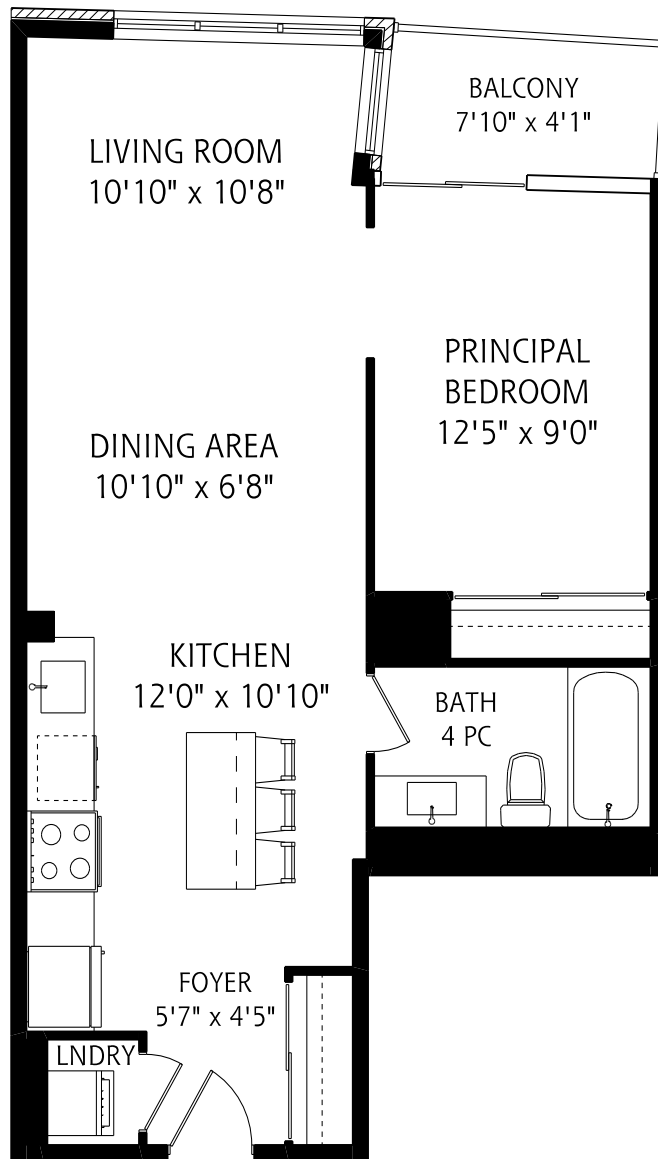

# 1171 Queen Street West Suite 1808

630 SQUARE FEET

ALL MEASUREMENTS SHOULD BE CONSIDERED APPROXIMATE