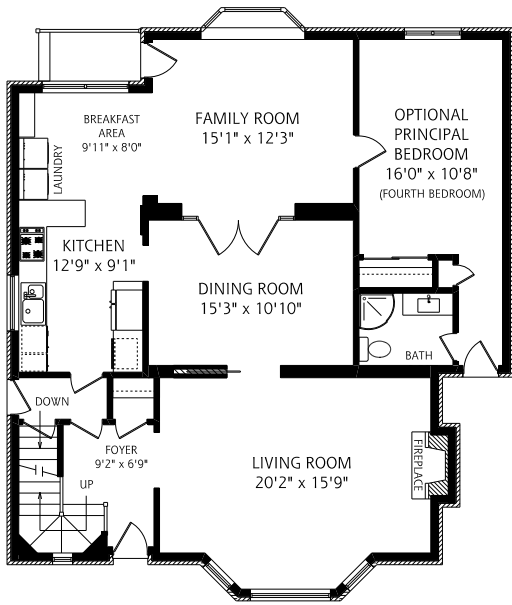

# 127 Bessborough Drive

**MAIN FLOOR**  
1,440 SQUARE FEET

ALL MEASUREMENTS SHOULD BE CONSIDERED APPROXIMATE  
1/8" = 1 FOOT SCALE

**SECOND FLOOR**  
935 SQUARE FEET

**LOWER LEVEL**  
1,085 SQUARE FEET