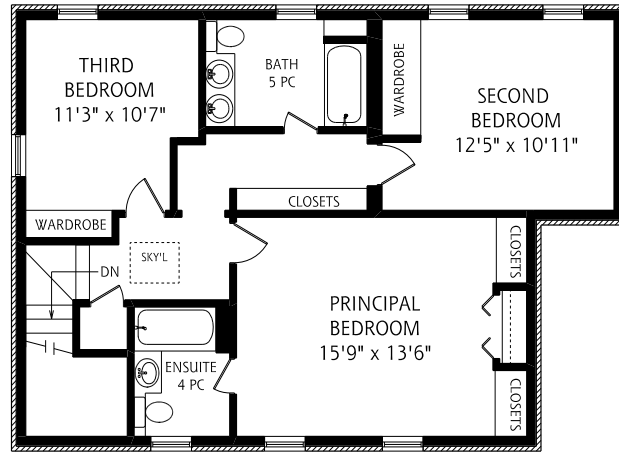

# 127 Bessborough Drive

**MAIN FLOOR**  
1,440 SQUARE FEET

ALL MEASUREMENTS SHOULD BE CONSIDERED APPROXIMATE  
1/8" = 1 FOOT SCALE

**SECOND FLOOR**  
935 SQUARE FEET

**LOWER LEVEL**  
1,085 SQUARE FEET