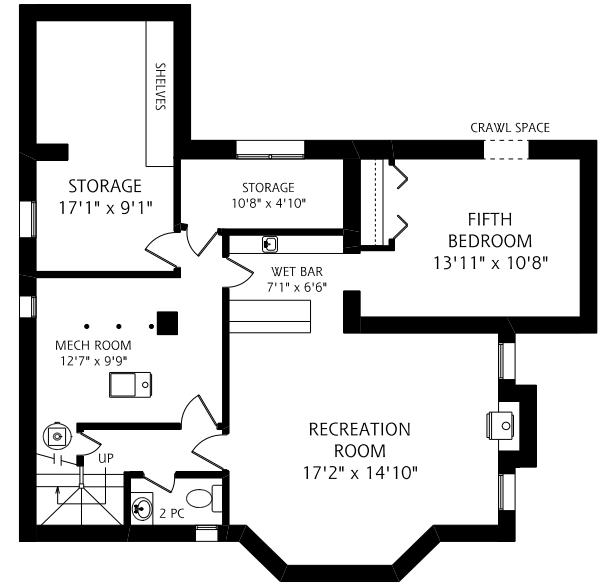

# 127 Bessborough Drive

**MAIN FLOOR**  
1,440 SQUARE FEET

ALL MEASUREMENTS SHOULD BE CONSIDERED APPROXIMATE  
1/8" = 1 FOOT SCALE

**SECOND FLOOR**  
935 SQUARE FEET

**LOWER LEVEL**  
1,085 SQUARE FEET