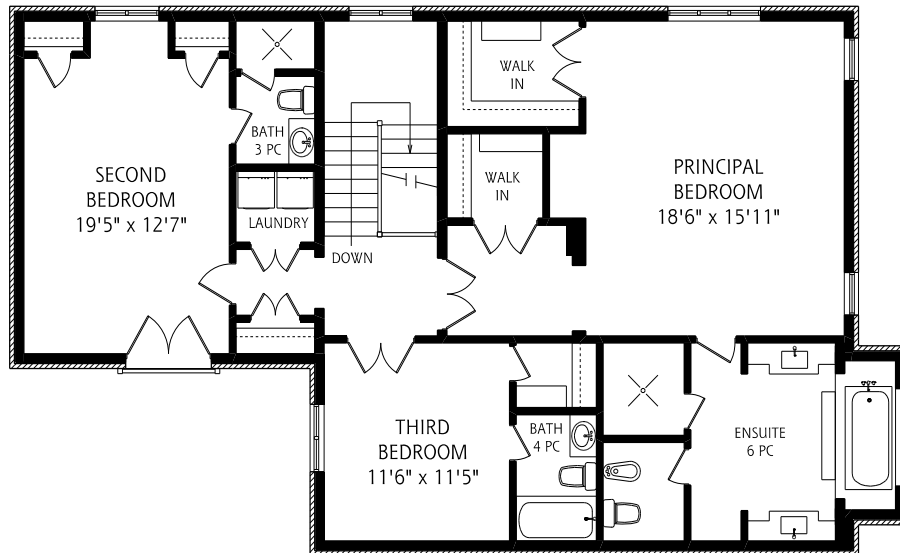

SECOND FLOOR
1,520 SQUARE FEET