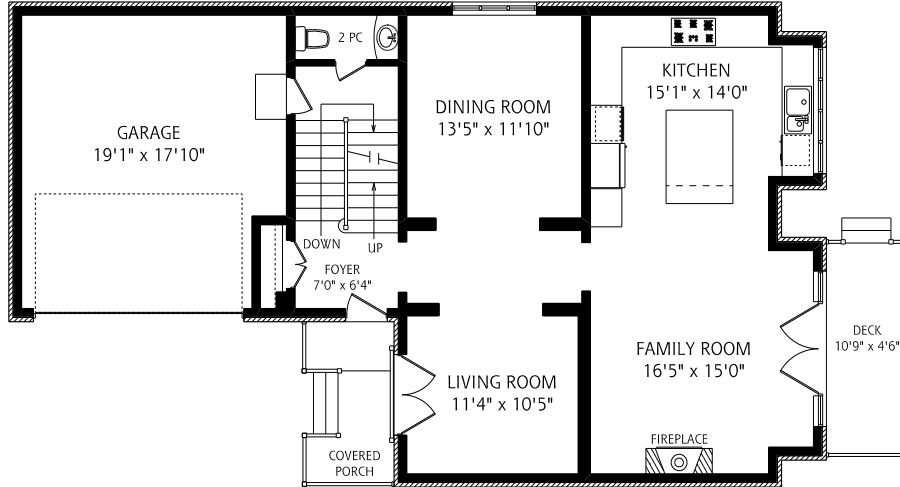

HEAPS ESTRIN

REAL ESTATE TEAM

208 Moore Avenue

MAIN FLOOR
1,100 SQUARE FEET