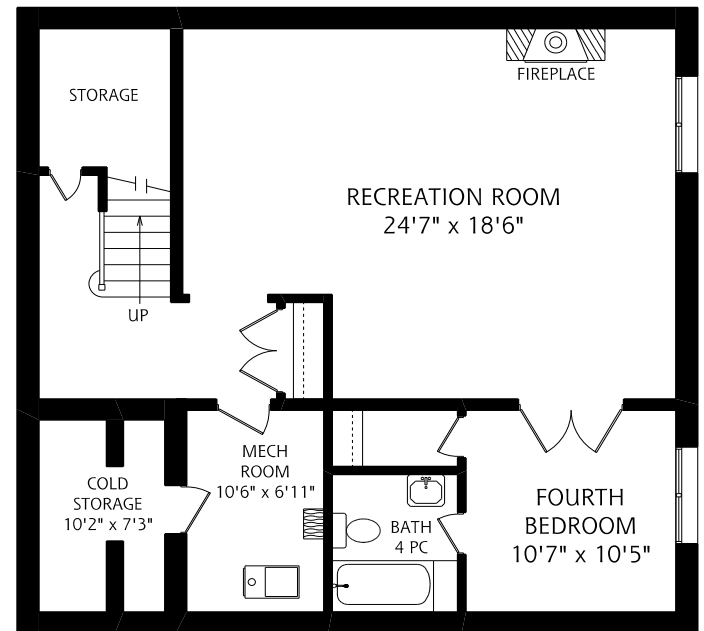

LOWER LEVEL
1,010 SQUARE FEET