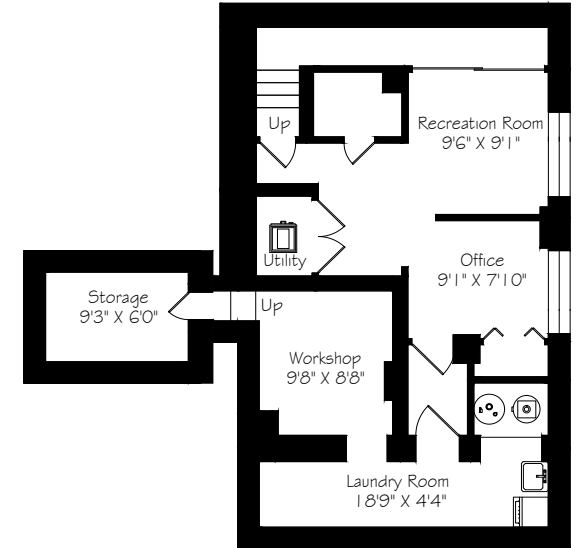

52R Badgerow Avenue

Main Floor
1074 Square Feet

Second Floor
993 Square Feet

Lower Level
579 Square Feet