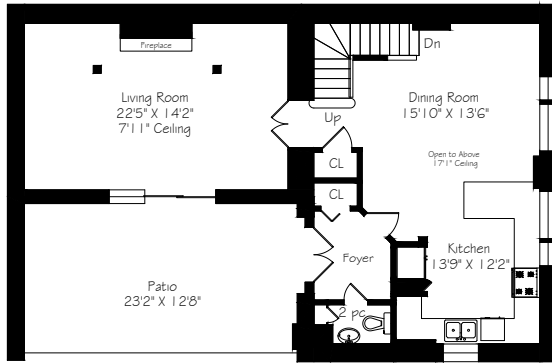

52R Badgerow Avenue

Main Floor
1074 Square Feet

Second Floor
993 Square Feet

Lower Level
579 Square Feet