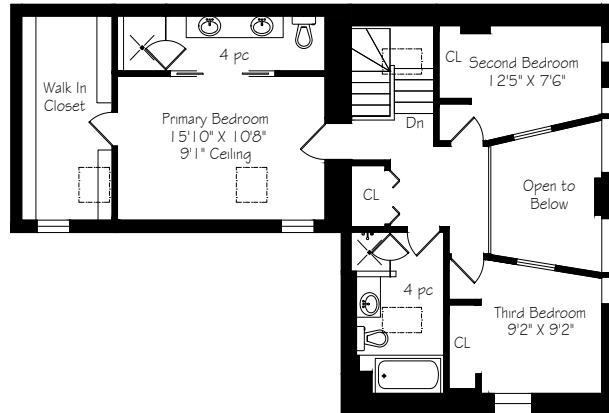

52R Badgerow Avenue

Main Floor
1074 Square Feet

Second Floor
993 Square Feet

Lower Level
579 Square Feet