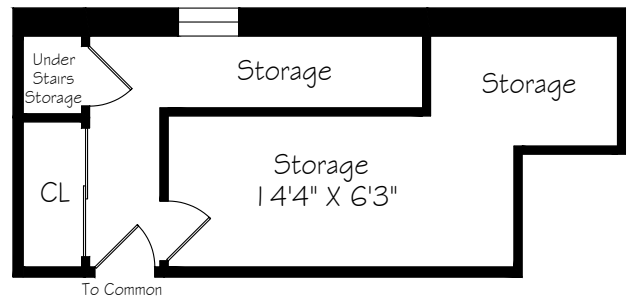

# 118 Rosedale Heights Drive

Main Floor  
2473 Square Feet

Measurements and Calculations are approximate  
To be used as guidelines only

Storage Area  
260 Square Feet

Measurements and Calculations are approximate  
To be used as guidelines only