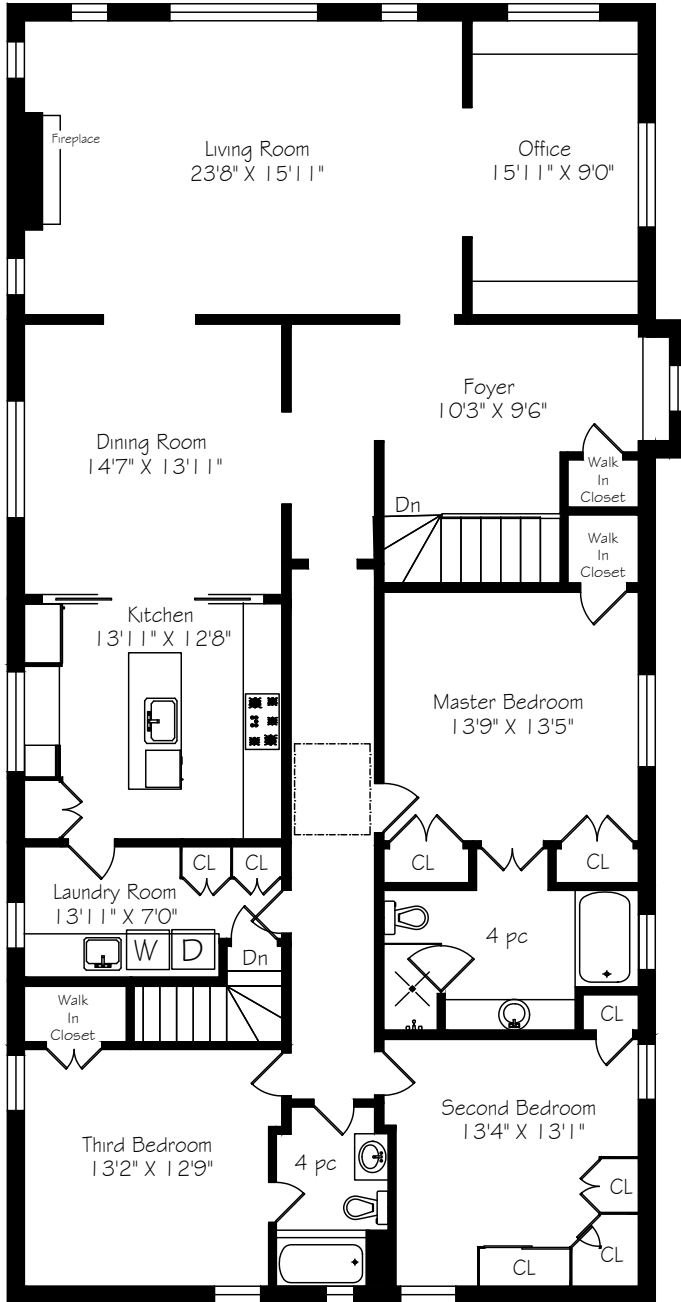

# 118 Rosedale Heights Drive

Main Floor  
2473 Square Feet

Measurements and Calculations are approximate  
To be used as guidelines only

Storage Area  
260 Square Feet

Measurements and Calculations are approximate  
To be used as guidelines only