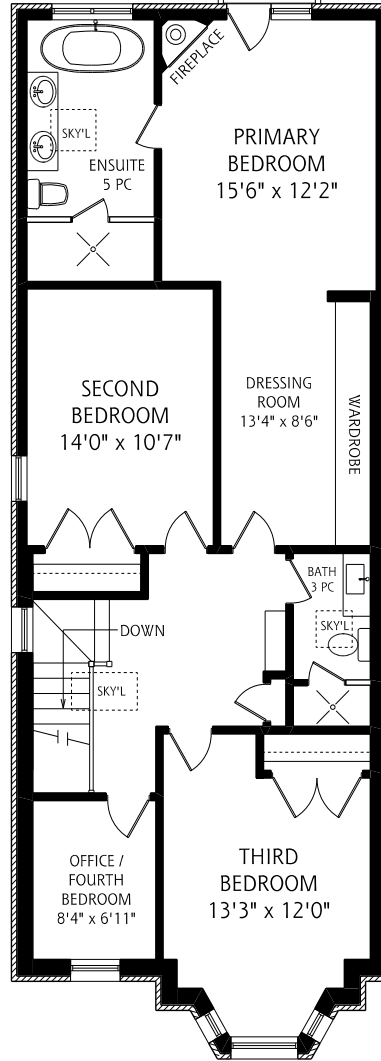

Lower Level Easily Converted
Back to Recreation Room

MAIN FLOOR
1,185 SQUARE FEET

ALL MEASUREMENTS SHOULD BE CONSIDERED APPROXIMATE

SECOND FLOOR
1,185 SQUARE FEET

LOWER LEVEL
1,160 SQUARE FEET