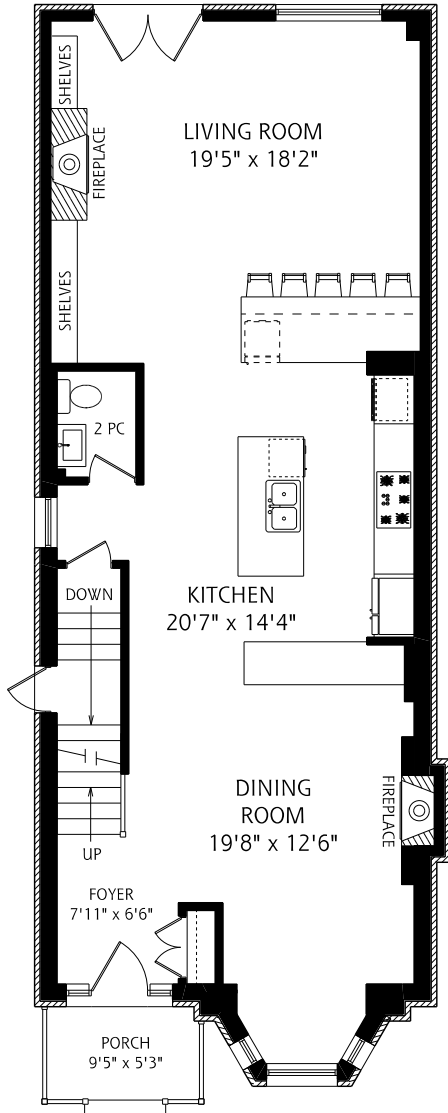

Lower Level Easily Converted
Back to Recreation Room

MAIN FLOOR
1,185 SQUARE FEET

ALL MEASUREMENTS SHOULD BE CONSIDERED APPROXIMATE

SECOND FLOOR
1,185 SQUARE FEET

LOWER LEVEL
1,160 SQUARE FEET