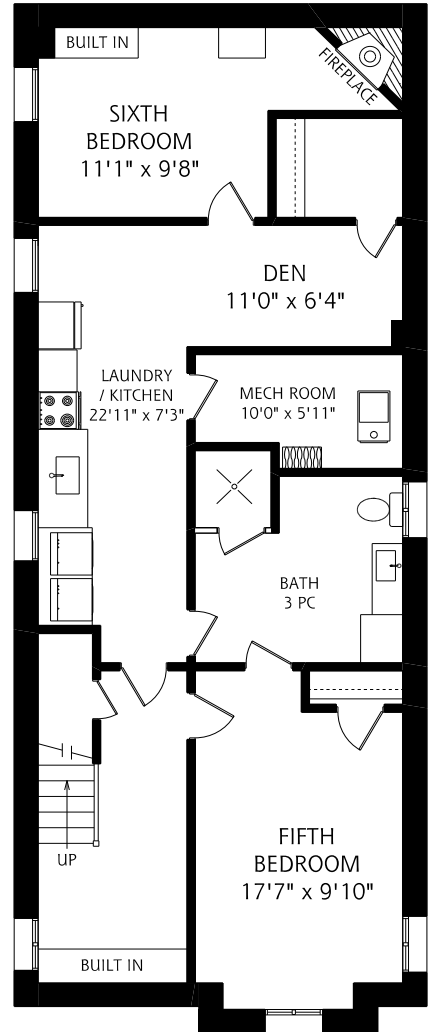

Lower Level Easily Converted
Back to Recreation Room

MAIN FLOOR
1,185 SQUARE FEET

ALL MEASUREMENTS SHOULD BE CONSIDERED APPROXIMATE

SECOND FLOOR
1,185 SQUARE FEET

LOWER LEVEL
1,160 SQUARE FEET