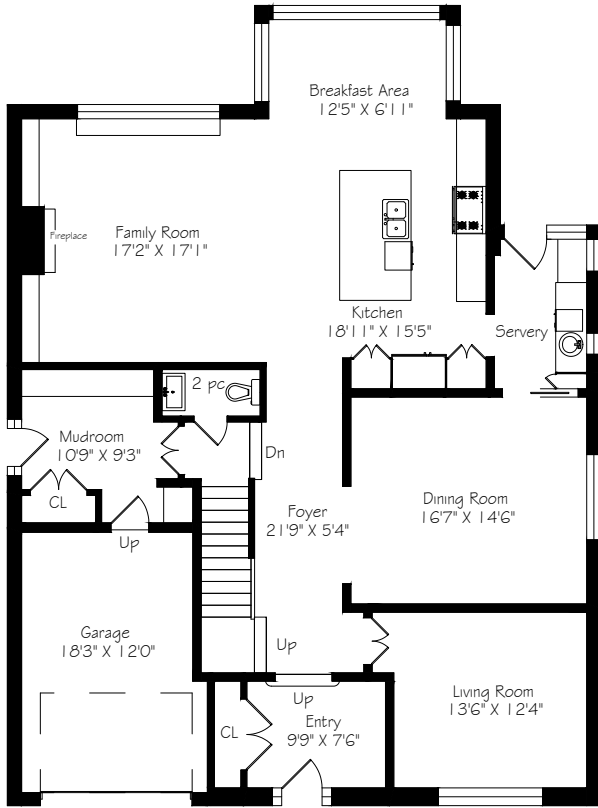

52 Bennington Height Drive

Main Floor
2095 Square Feet

Second Floor
2006 Square Feet

Lower Level
2095 Square Feet