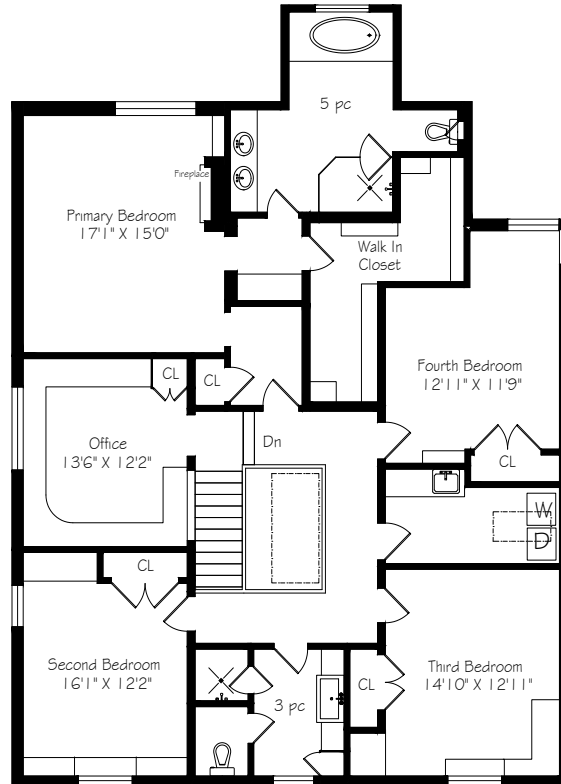

52 Bennington Height Drive

Main Floor
2095 Square Feet

Second Floor
2006 Square Feet

Lower Level
2095 Square Feet