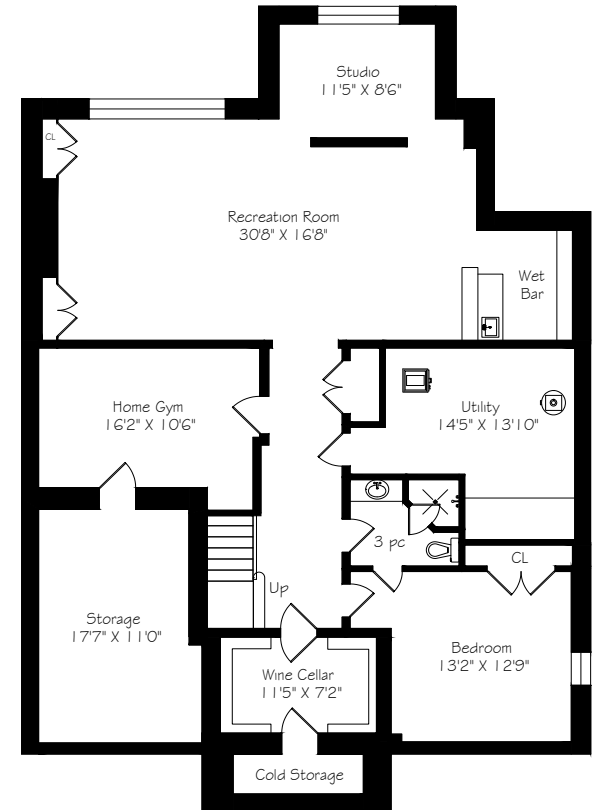

52 Bennington Height Drive

Main Floor
2095 Square Feet

Second Floor
2006 Square Feet

Lower Level
2095 Square Feet