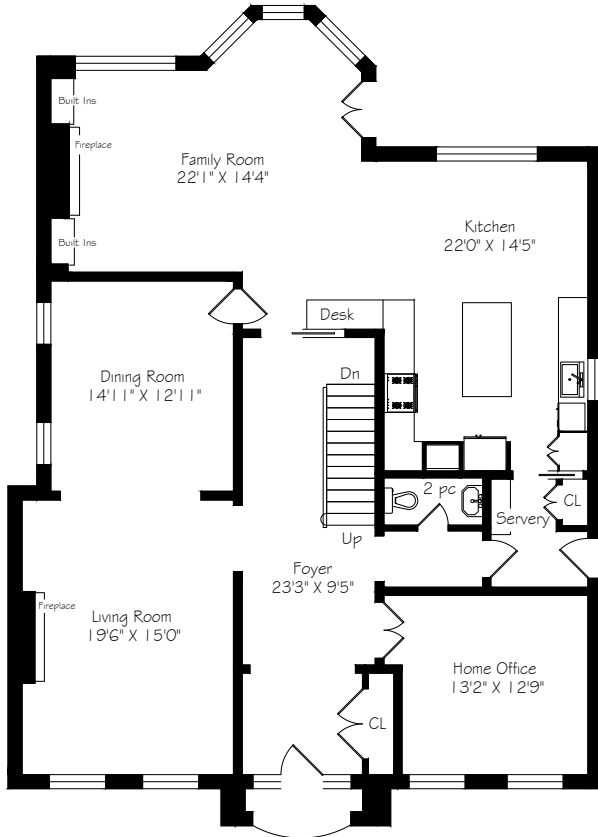

255 Dawlish Avenue

Main Floor
2056 Square Feet