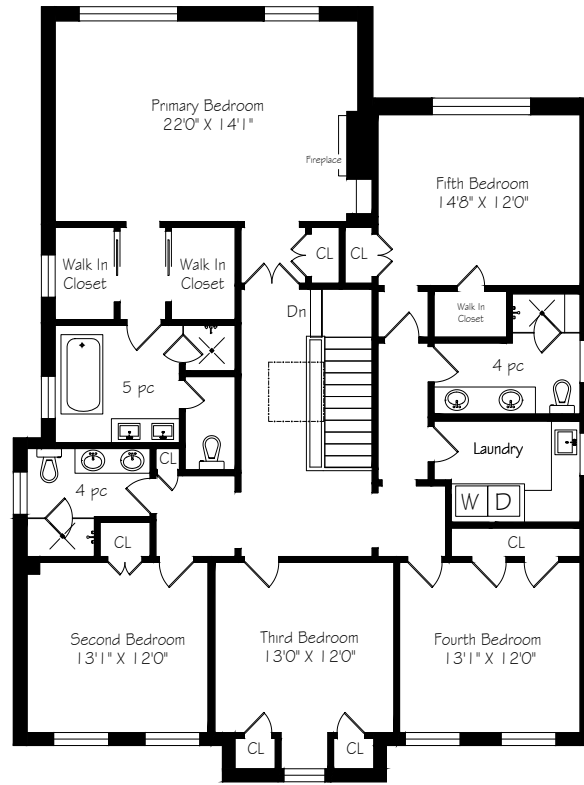

Second Floor
2057 Square Feet