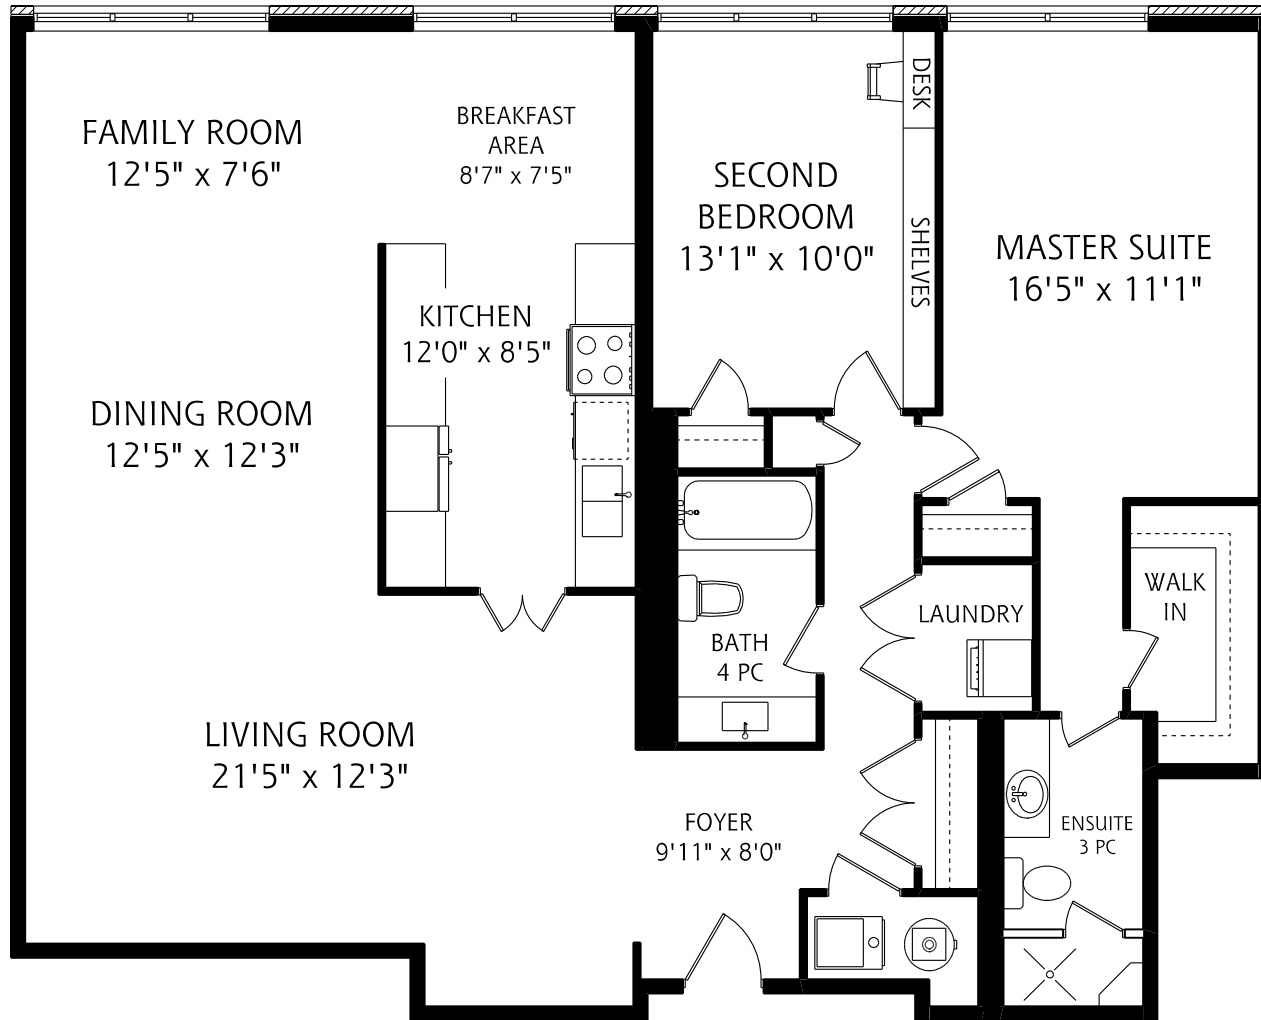

360 Bloor Street East, Suite 507

1,510 SQUARE FEET