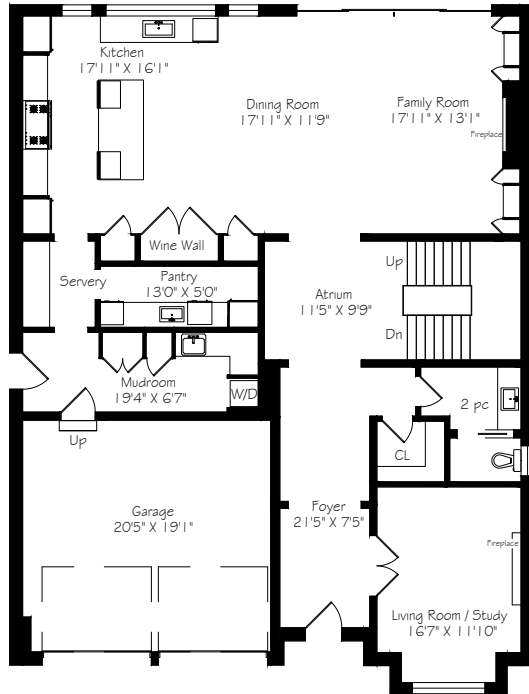

118 Mildenhall Road

Main Floor
1920 Square Feet

 Measurements and Calculations are approximate
 To be used as guidelines only

Second Floor
2282 Square Floor

 Measurements and Calculations are approximate
 To be used as guidelines only

Lower Level
2340 Square Feet

 Measurements and Calculations are approximate
 To be used as guidelines only