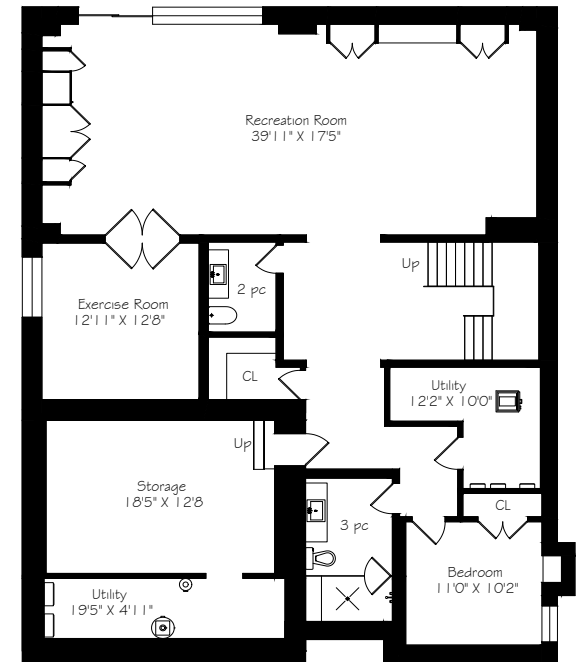

118 Mildenhall Road

Main Floor
1920 Square Feet

 Measurements and Calculations are approximate
 To be used as guidelines only

Second Floor
2282 Square Floor

 Measurements and Calculations are approximate
 To be used as guidelines only

Lower Level
2340 Square Feet

 Measurements and Calculations are approximate
 To be used as guidelines only