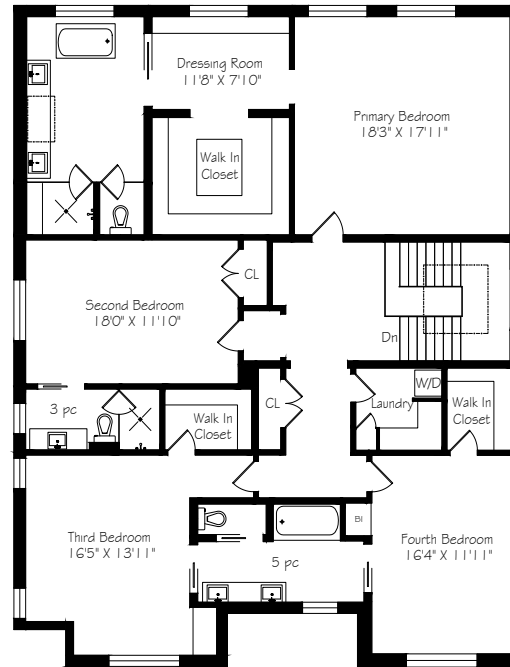

118 Mildenhall Road

Main Floor
1920 Square Feet

 Measurements and Calculations are approximate
 To be used as guidelines only

Second Floor
2282 Square Floor

 Measurements and Calculations are approximate
 To be used as guidelines only

Lower Level
2340 Square Feet

 Measurements and Calculations are approximate
 To be used as guidelines only