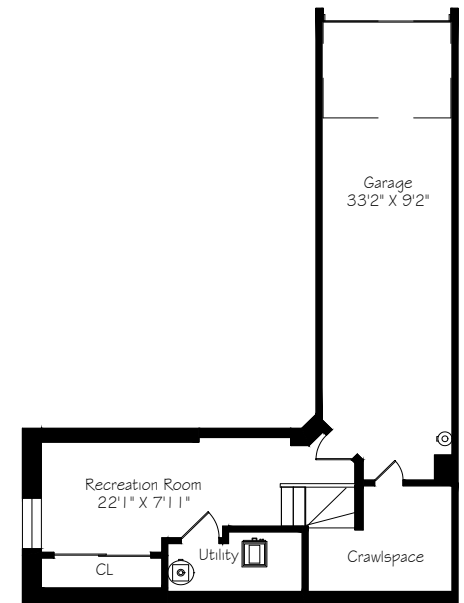

HEAPS ESTRIN

REAL ESTATE TEAM

180 Merton Street TH2