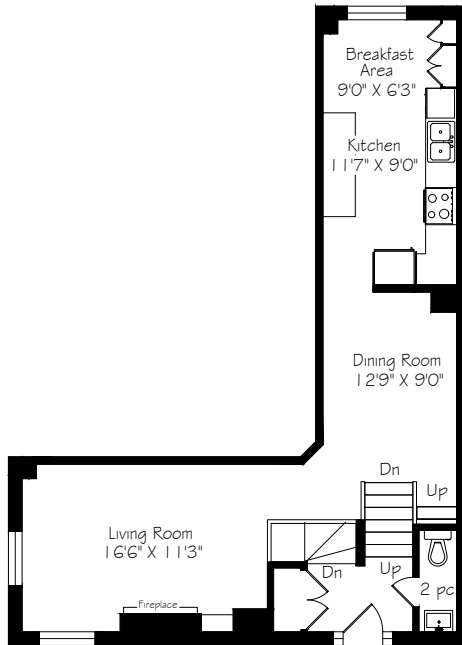

HEAPS ESTRIN

REAL ESTATE TEAM

180 Merton Street TH2