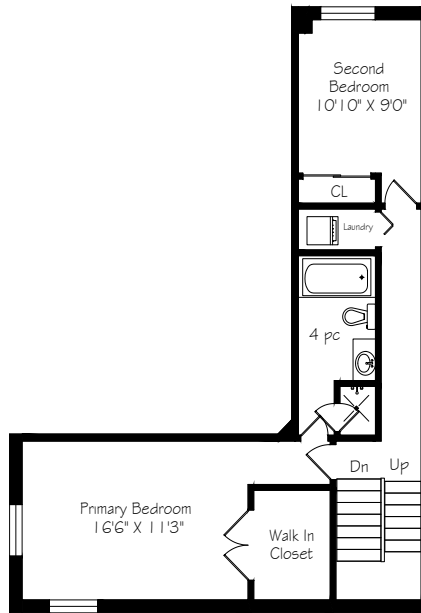

HEAPS ESTRIN

REAL ESTATE TEAM

180 Merton Street TH2