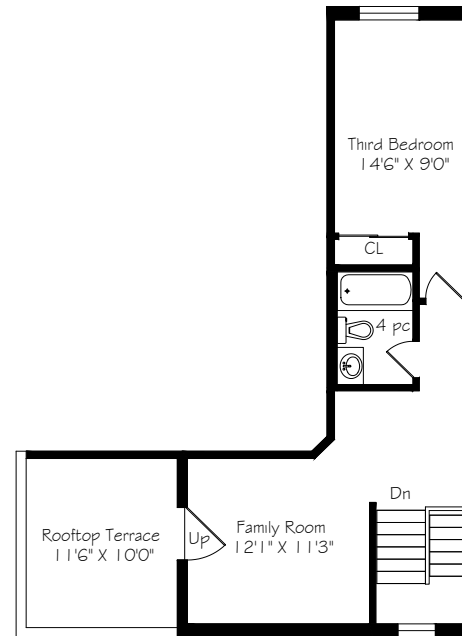

HEAPS ESTRIN

REAL ESTATE TEAM

180 Merton Street TH2