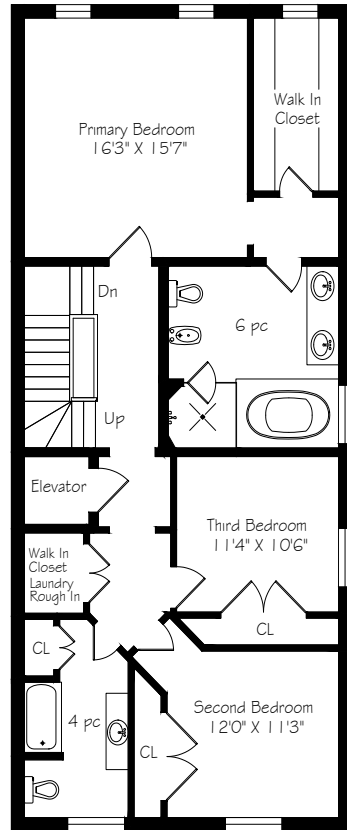

HEAPS ESTRIN

REAL ESTATE TEAM

241 Poplar Plains Road

Main Floor
1316 Square Feet

Second Floor
1339 Square Feet

Third Floor
601 Square Feet

Lower Level
1006 Square Feet