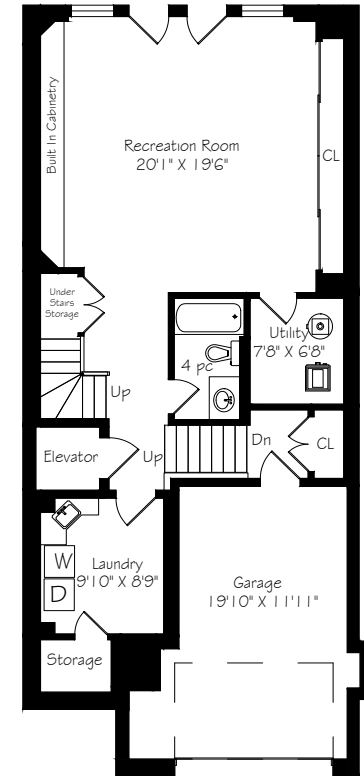

HEAPS ESTRIN

REAL ESTATE TEAM

241 Poplar Plains Road

Main Floor
1316 Square Feet

Second Floor
1339 Square Feet

Third Floor
601 Square Feet

Lower Level
1006 Square Feet