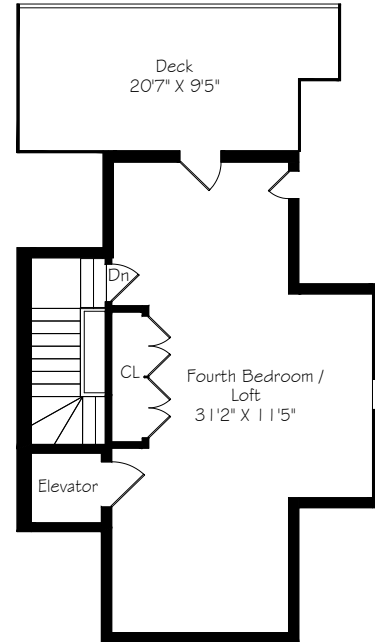

HEAPS ESTRIN

REAL ESTATE TEAM

241 Poplar Plains Road

Main Floor
1316 Square Feet

Second Floor
1339 Square Feet

Third Floor
601 Square Feet

Lower Level
1006 Square Feet