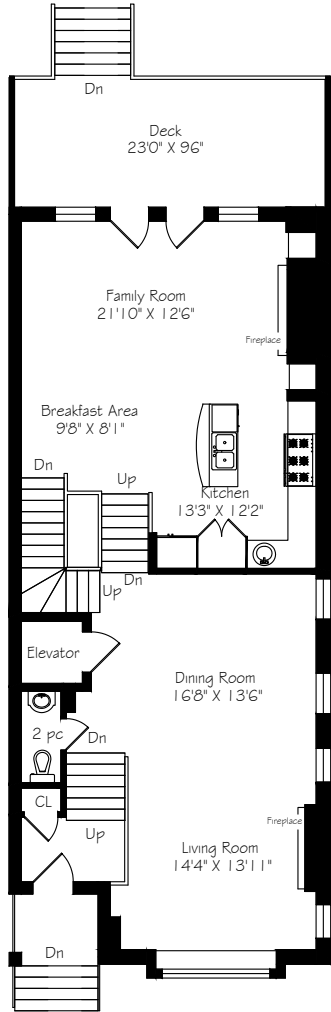

HEAPS ESTRIN

REAL ESTATE TEAM

241 Poplar Plains Road

Main Floor
1316 Square Feet

Second Floor
1339 Square Feet

Third Floor
601 Square Feet

Lower Level
1006 Square Feet