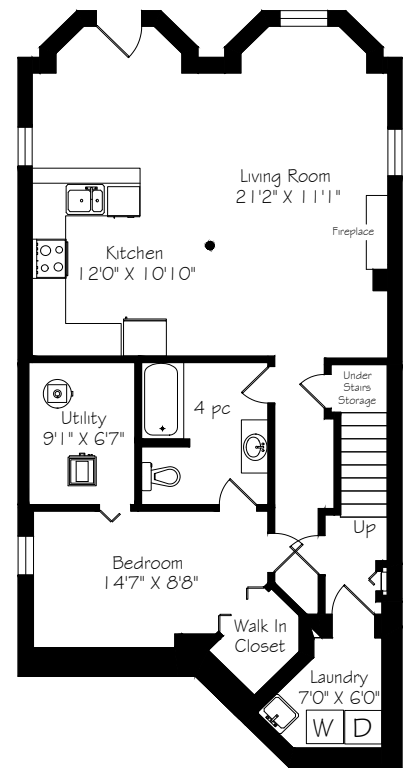

Lower Level
1052 Square Feet