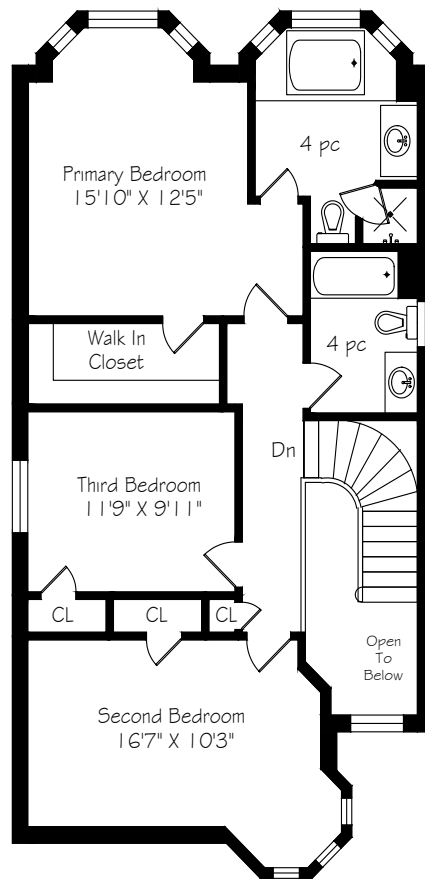

Second Floor
994 Square Feet

Measurements and Calculations are approximate
To be used as guidelines only