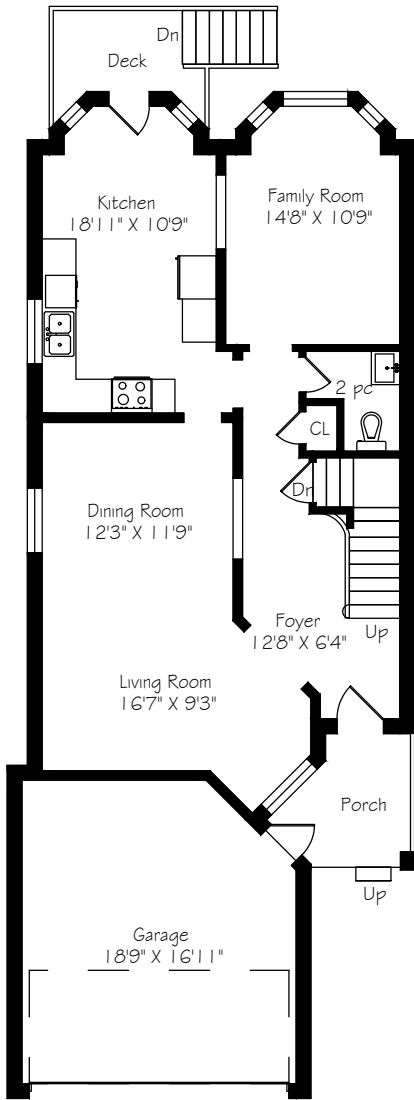

HEAPS ESTRIN

REAL ESTATE TEAM

396 Hewitt Circle

Main Floor
986 Square Feet