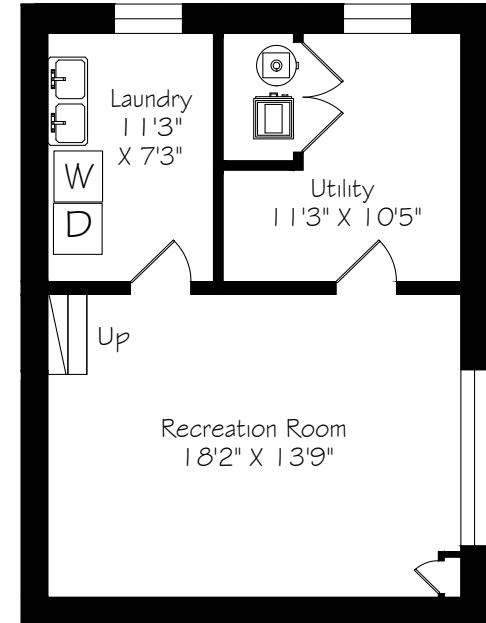

Measurements and Calculations are approximate
To be used as guidelines only