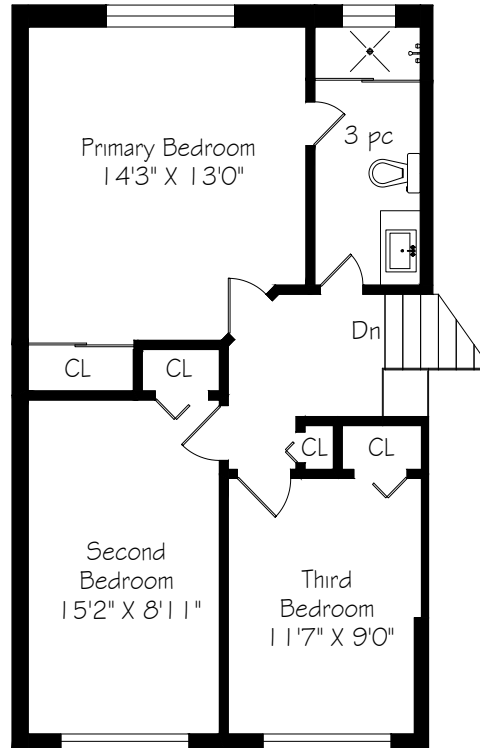

Measurements and Calculations are approximate
To be used as guidelines only