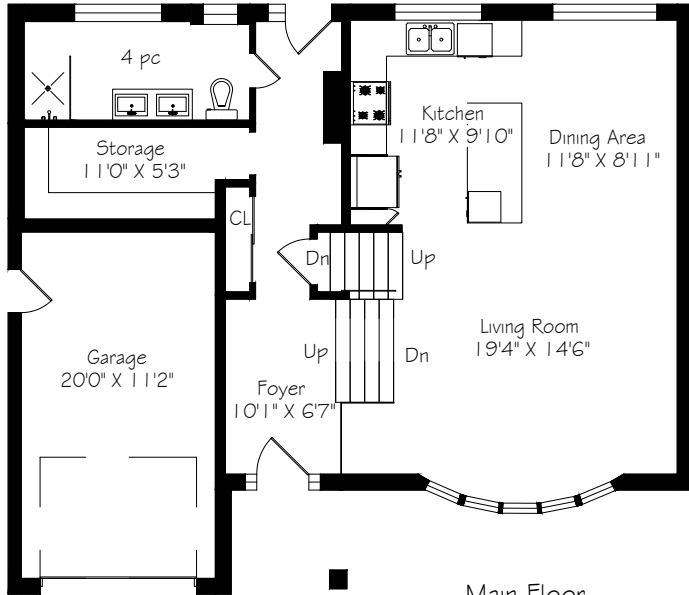

HEAPS ESTRIN

REAL ESTATE TEAM

6 Petal Court

Main Floor
939 Square Feet