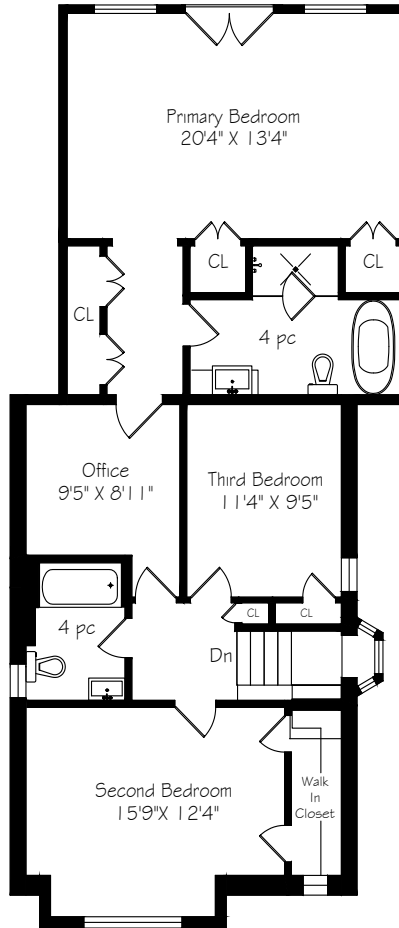

Second Floor
1149 Square Feet