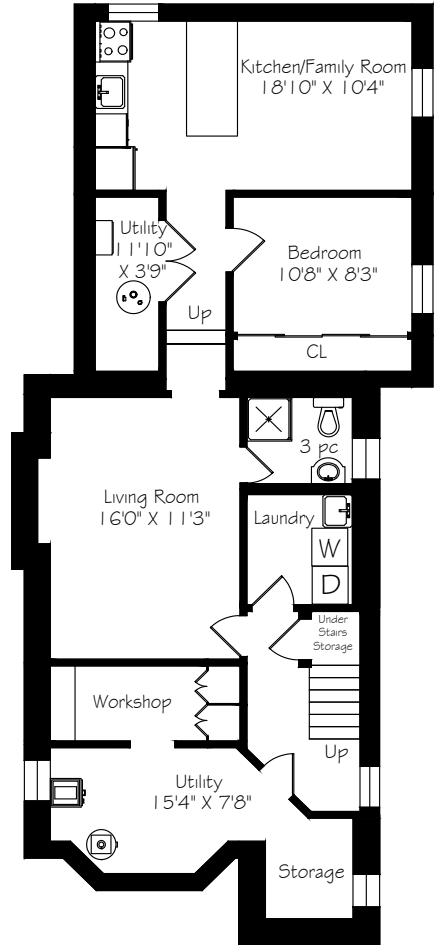

Lower Level
1179 Square Feet

Measurements and Calculations are approximate
To be used as guidelines only