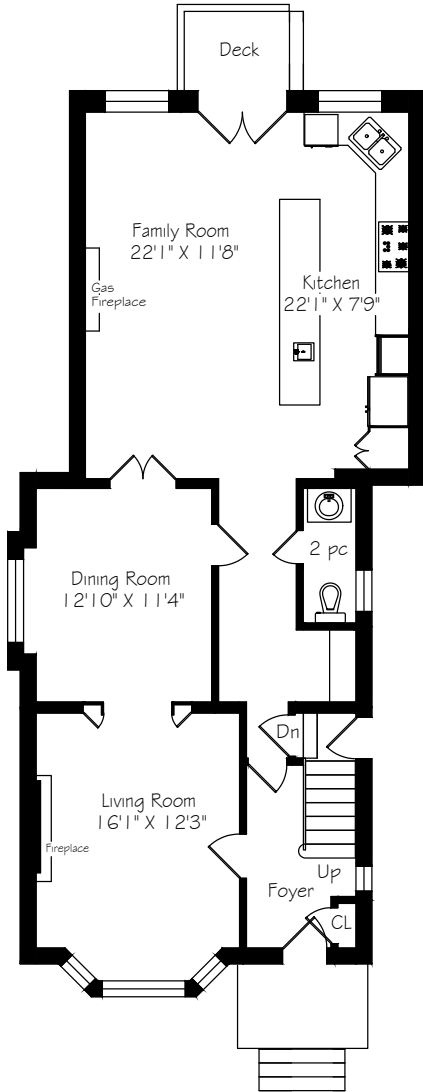

HEAPS ESTRIN

REAL ESTATE TEAM

77 Donegall Drive

Main Floor
1141 Square Feet