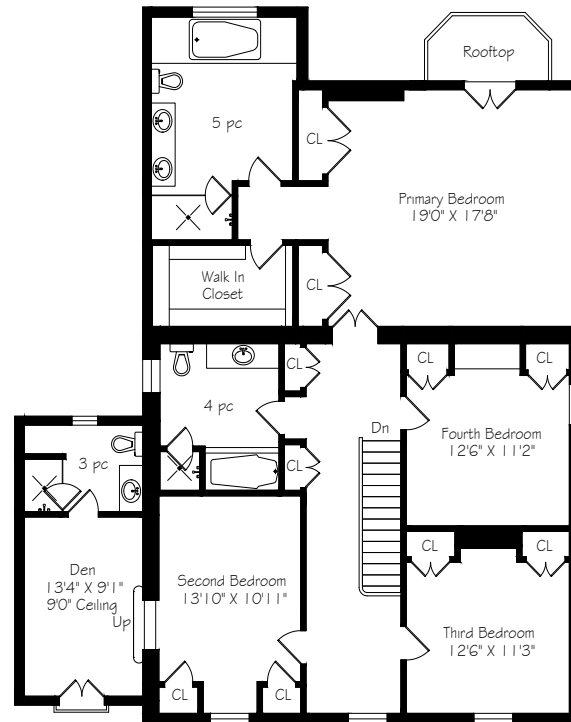

HEAPS ESTRIN

REAL ESTATE TEAM

5 Brendan Road

Main Floor
1788 Square Feet

Second Floor
1916 Square Feet

Lower Level
1788 Square Feet