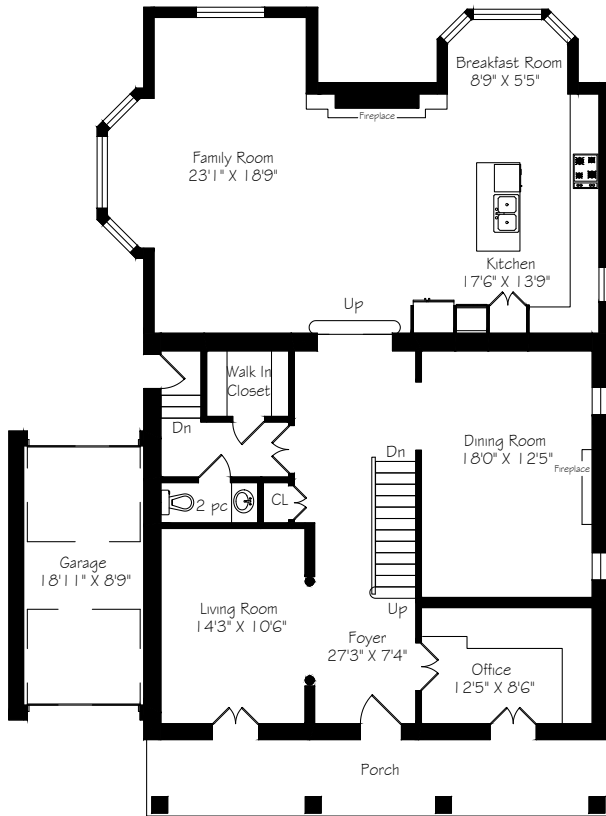

HEAPS ESTRIN

REAL ESTATE TEAM

5 Brendan Road

Main Floor
1788 Square Feet

Second Floor
1916 Square Feet

Lower Level
1788 Square Feet