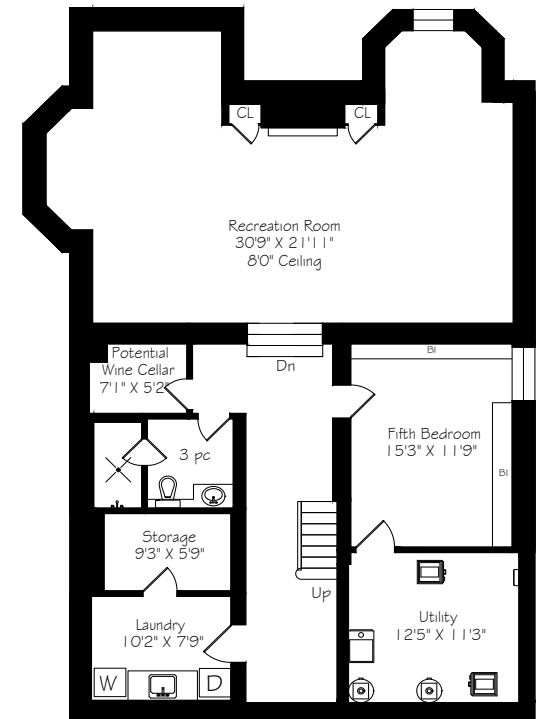

HEAPS ESTRIN

REAL ESTATE TEAM

5 Brendan Road

Main Floor
1788 Square Feet

Second Floor
1916 Square Feet

Lower Level
1788 Square Feet