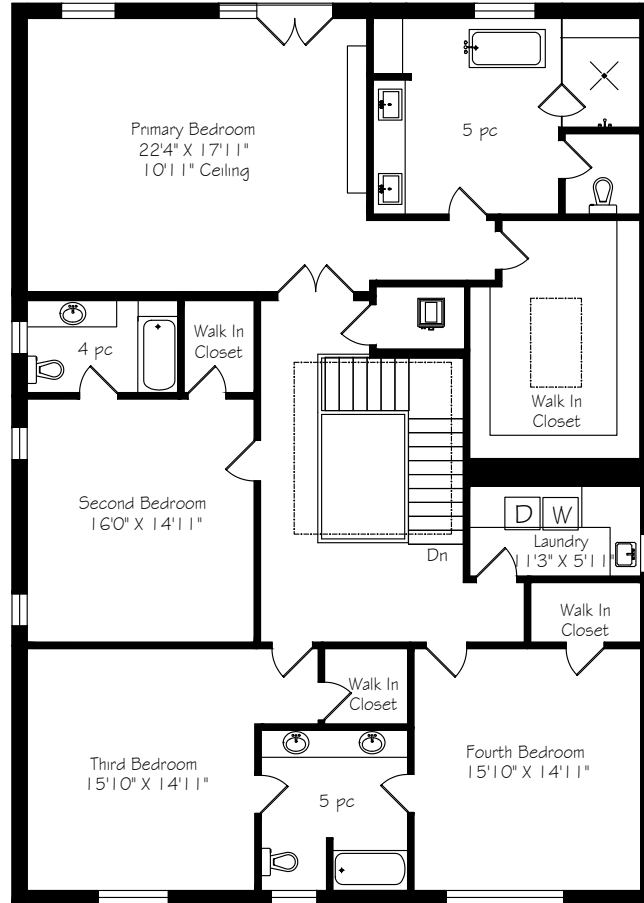

Second Floor
2461 Square Feet