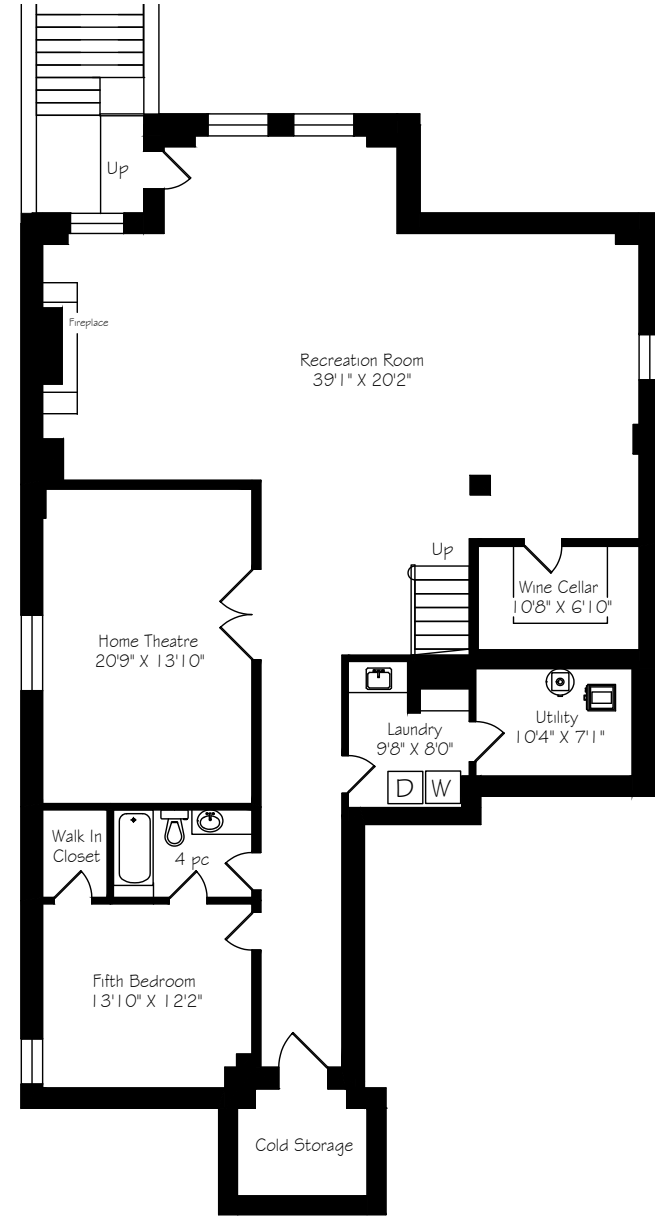

Lower Level
2226 Square Feet