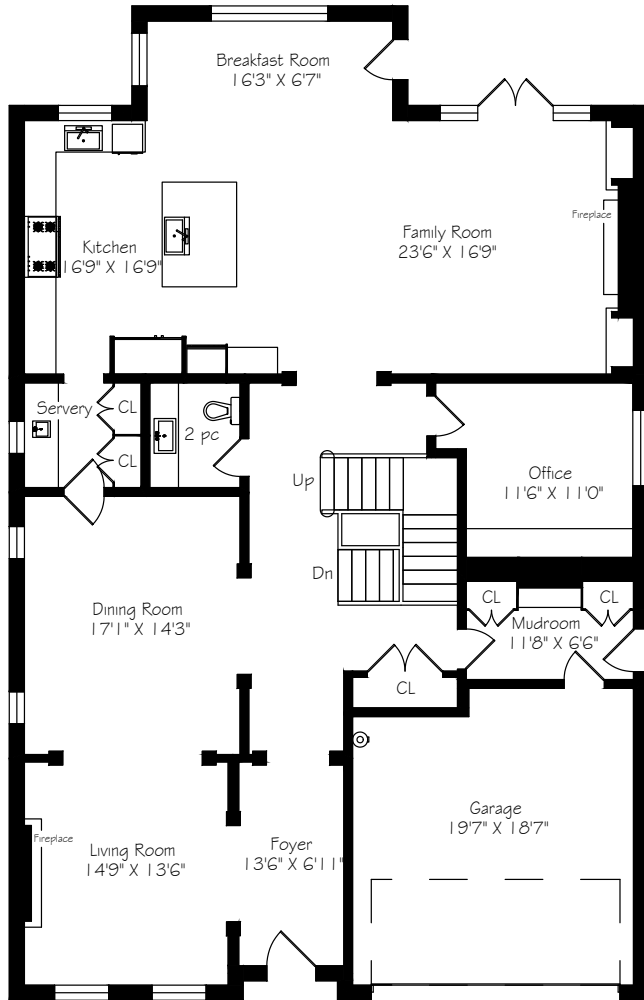

227 St Leonards Avenue

Main Floor
2226 Square Feet