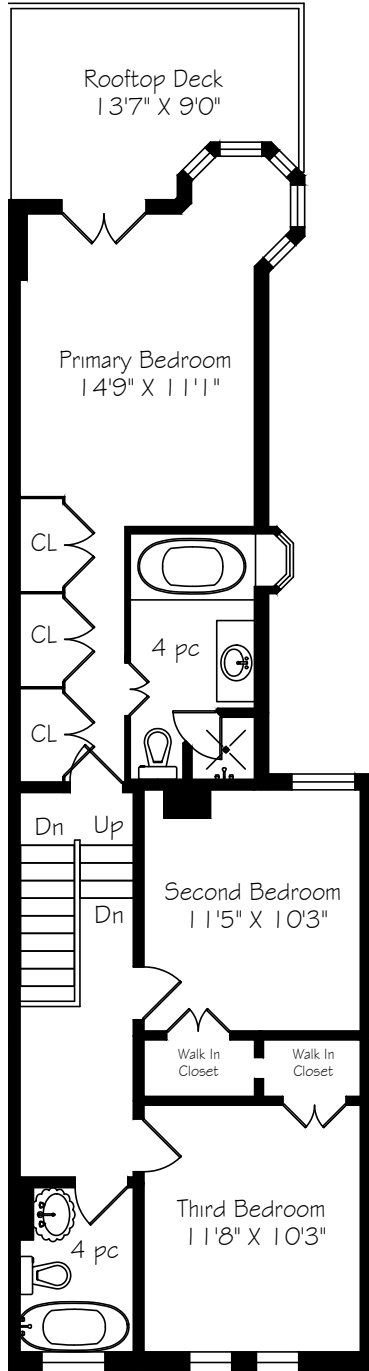

30 Amelia Street

Main Floor
1074 Square Feet

Measurements and Calculations are approximate
To be used as guidelines only

Second Floor
843 Square Feet

Measurements and Calculations are approximate
To be used as guidelines only

Lower Level
1074 Square Feet

Measurements and Calculations are approximate
To be used as guidelines only