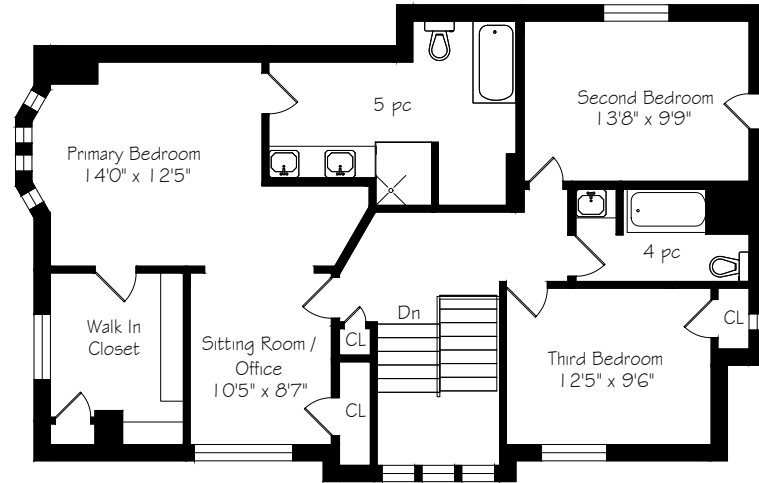

HEAPS ESTRIN

REAL ESTATE TEAM

55 St Edmunds Drive

Measurements and Calculations are approximate
To be used as guidelines only