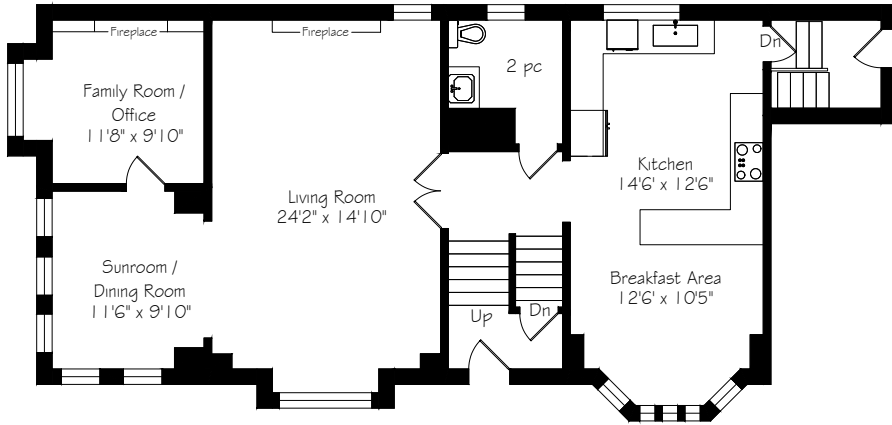

HEAPS ESTRIN

REAL ESTATE TEAM

55 St Edmunds Drive

Main Floor
1280 Square Feet