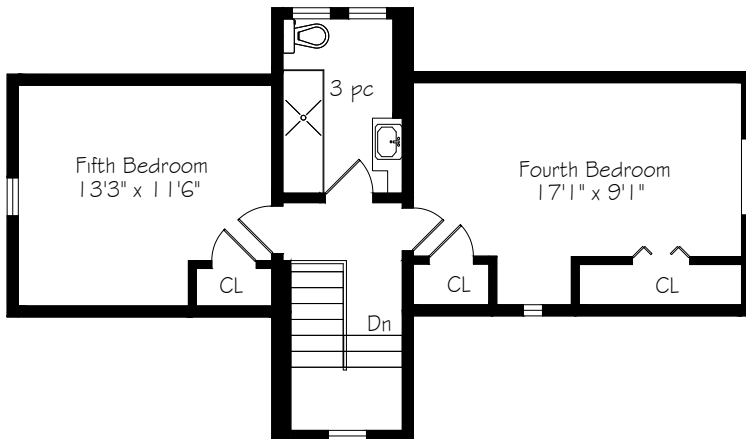

Third Floor
570 Square Feet

Measurements and Calculations are approximate
To be used as guidelines only