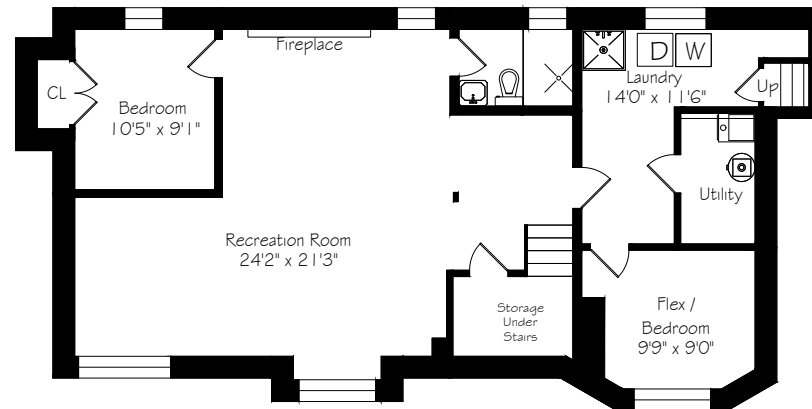

Lower Level
1235 Square Feet