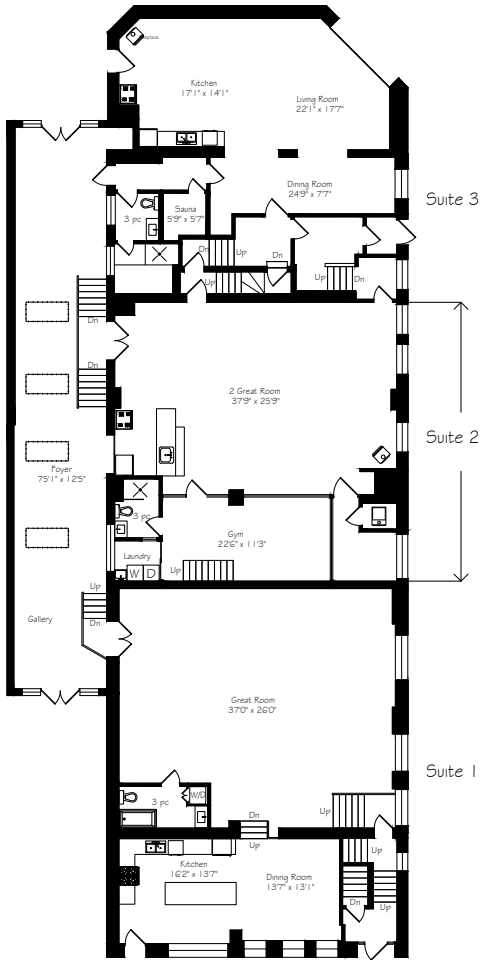

118 Claremont Street

Main Floor
6086 Square Feet