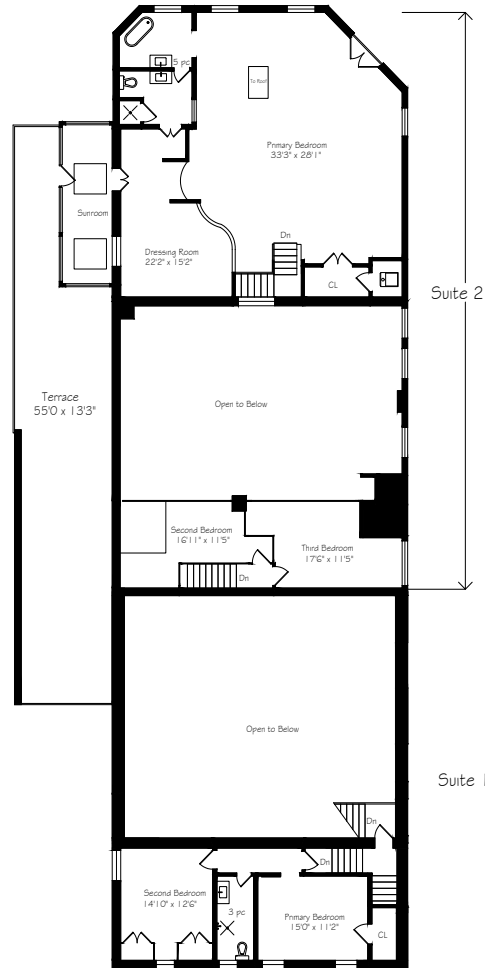

Second Floor
3042 Square Feet