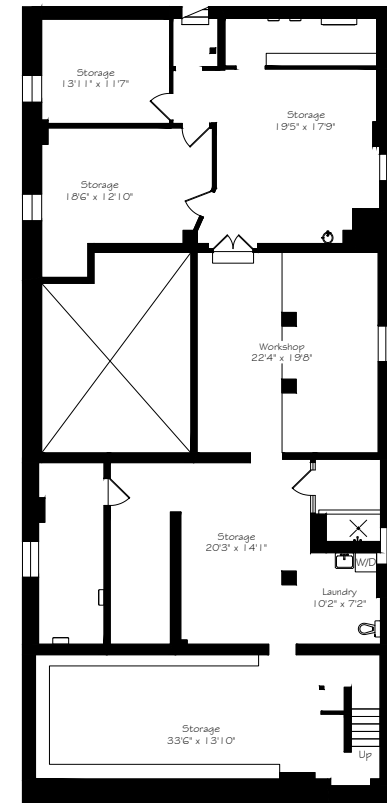

Lower Level
3234 Square Feet