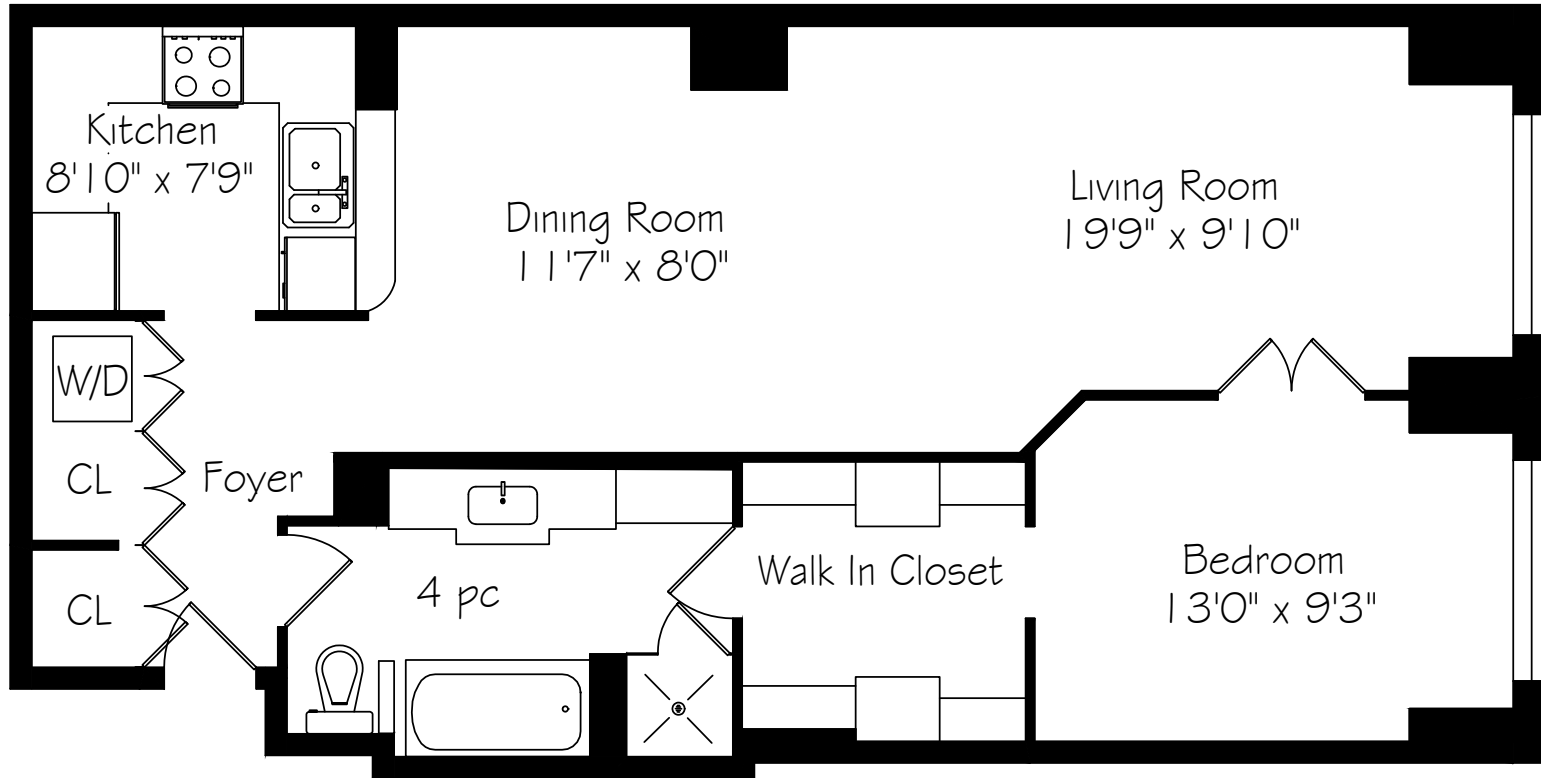

# 102 Bloor Street West, Suite 1001

Suite 1001  
830 Square Feet

Measurements and Calculations are approximate  
To be used as guidelines only