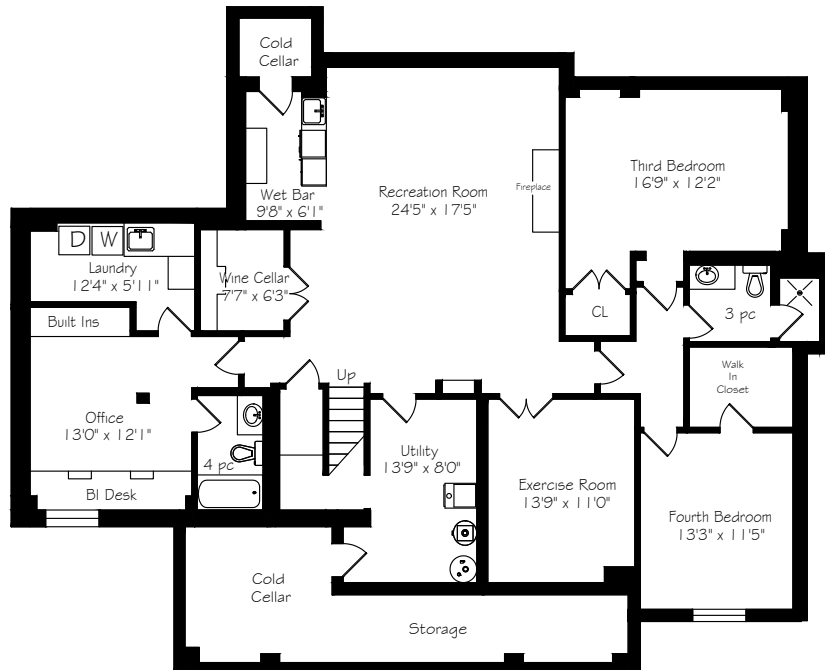

Lower Level
2116 Square Feet