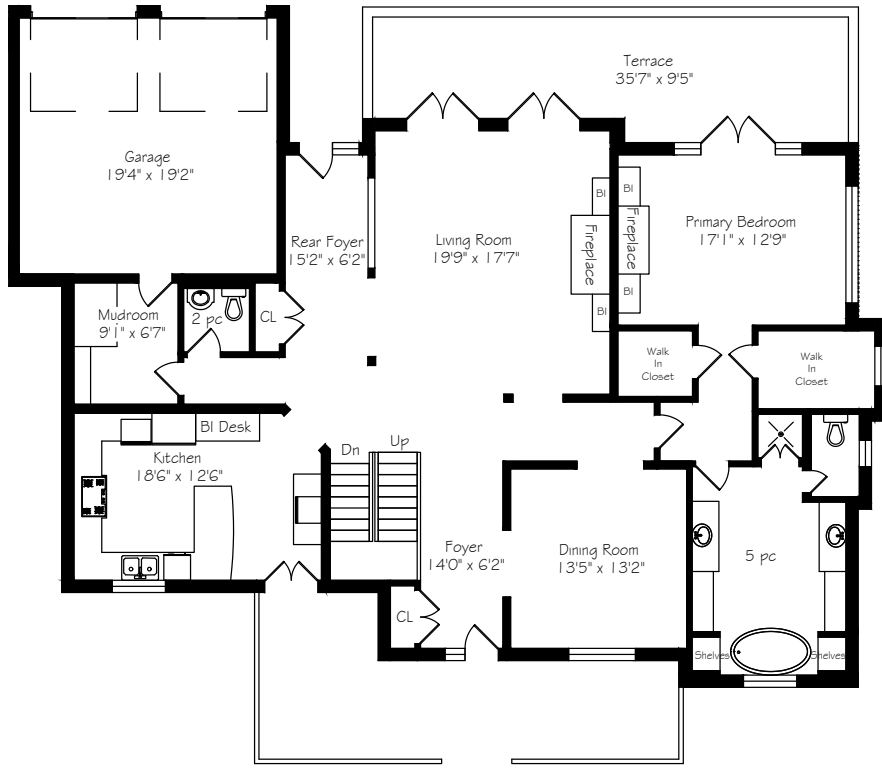

HEAPS ESTRIN

REAL ESTATE TEAM

11 Burkebrook Place, Suite 5

Main Floor
2116 Square Feet