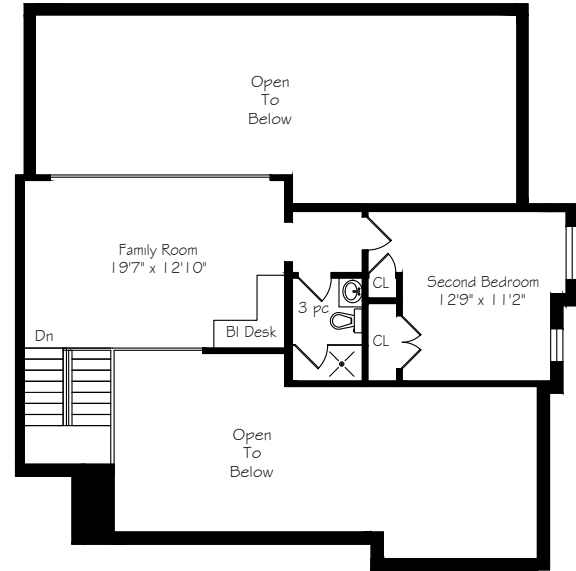

Second Floor
696 Square Feet