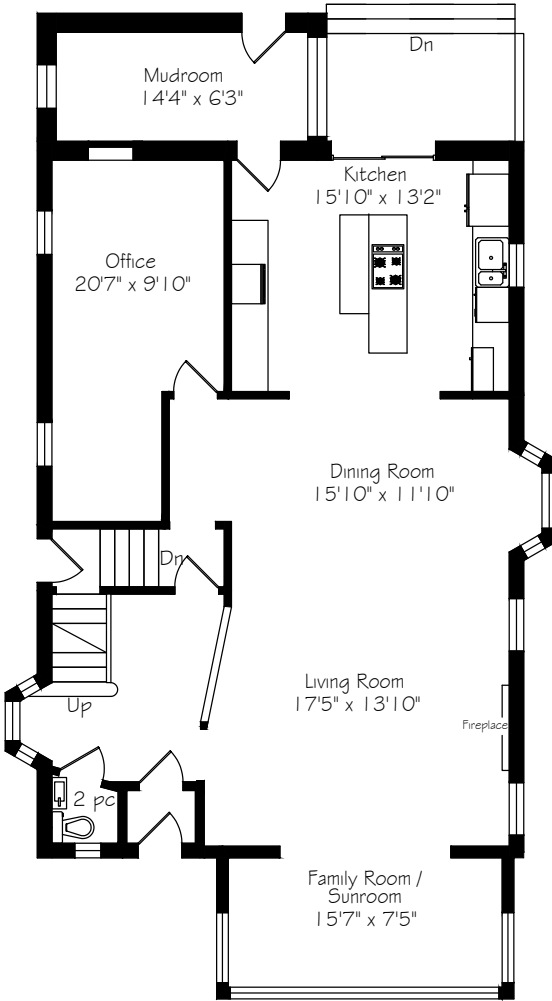

359 Ellis Park Road

Main Floor
1410 Square Feet

Second Floor
962 Square Feet

Lower Level
1270 Square Feet