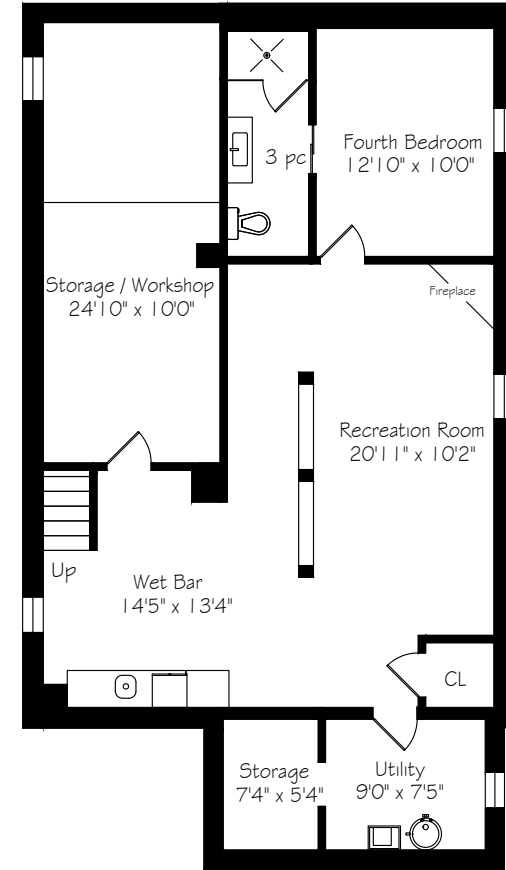

359 Ellis Park Road

Main Floor
1410 Square Feet

Second Floor
962 Square Feet

Lower Level
1270 Square Feet