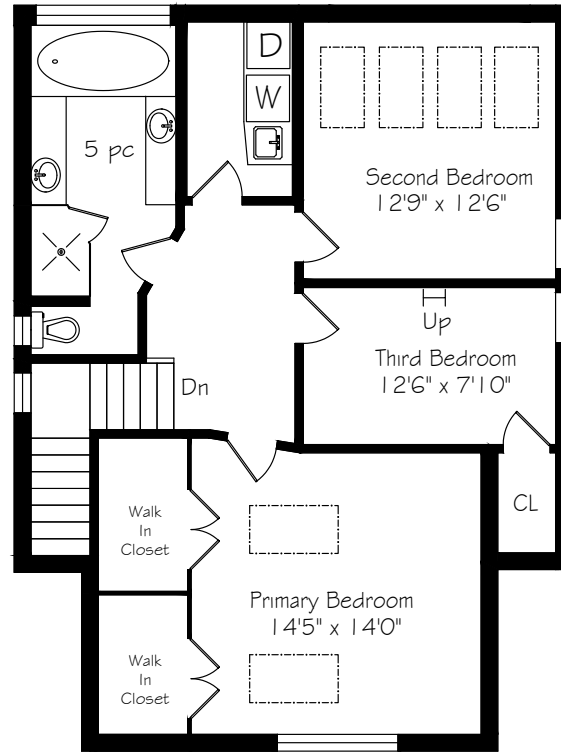

359 Ellis Park Road

Main Floor
1410 Square Feet

Second Floor
962 Square Feet

Lower Level
1270 Square Feet