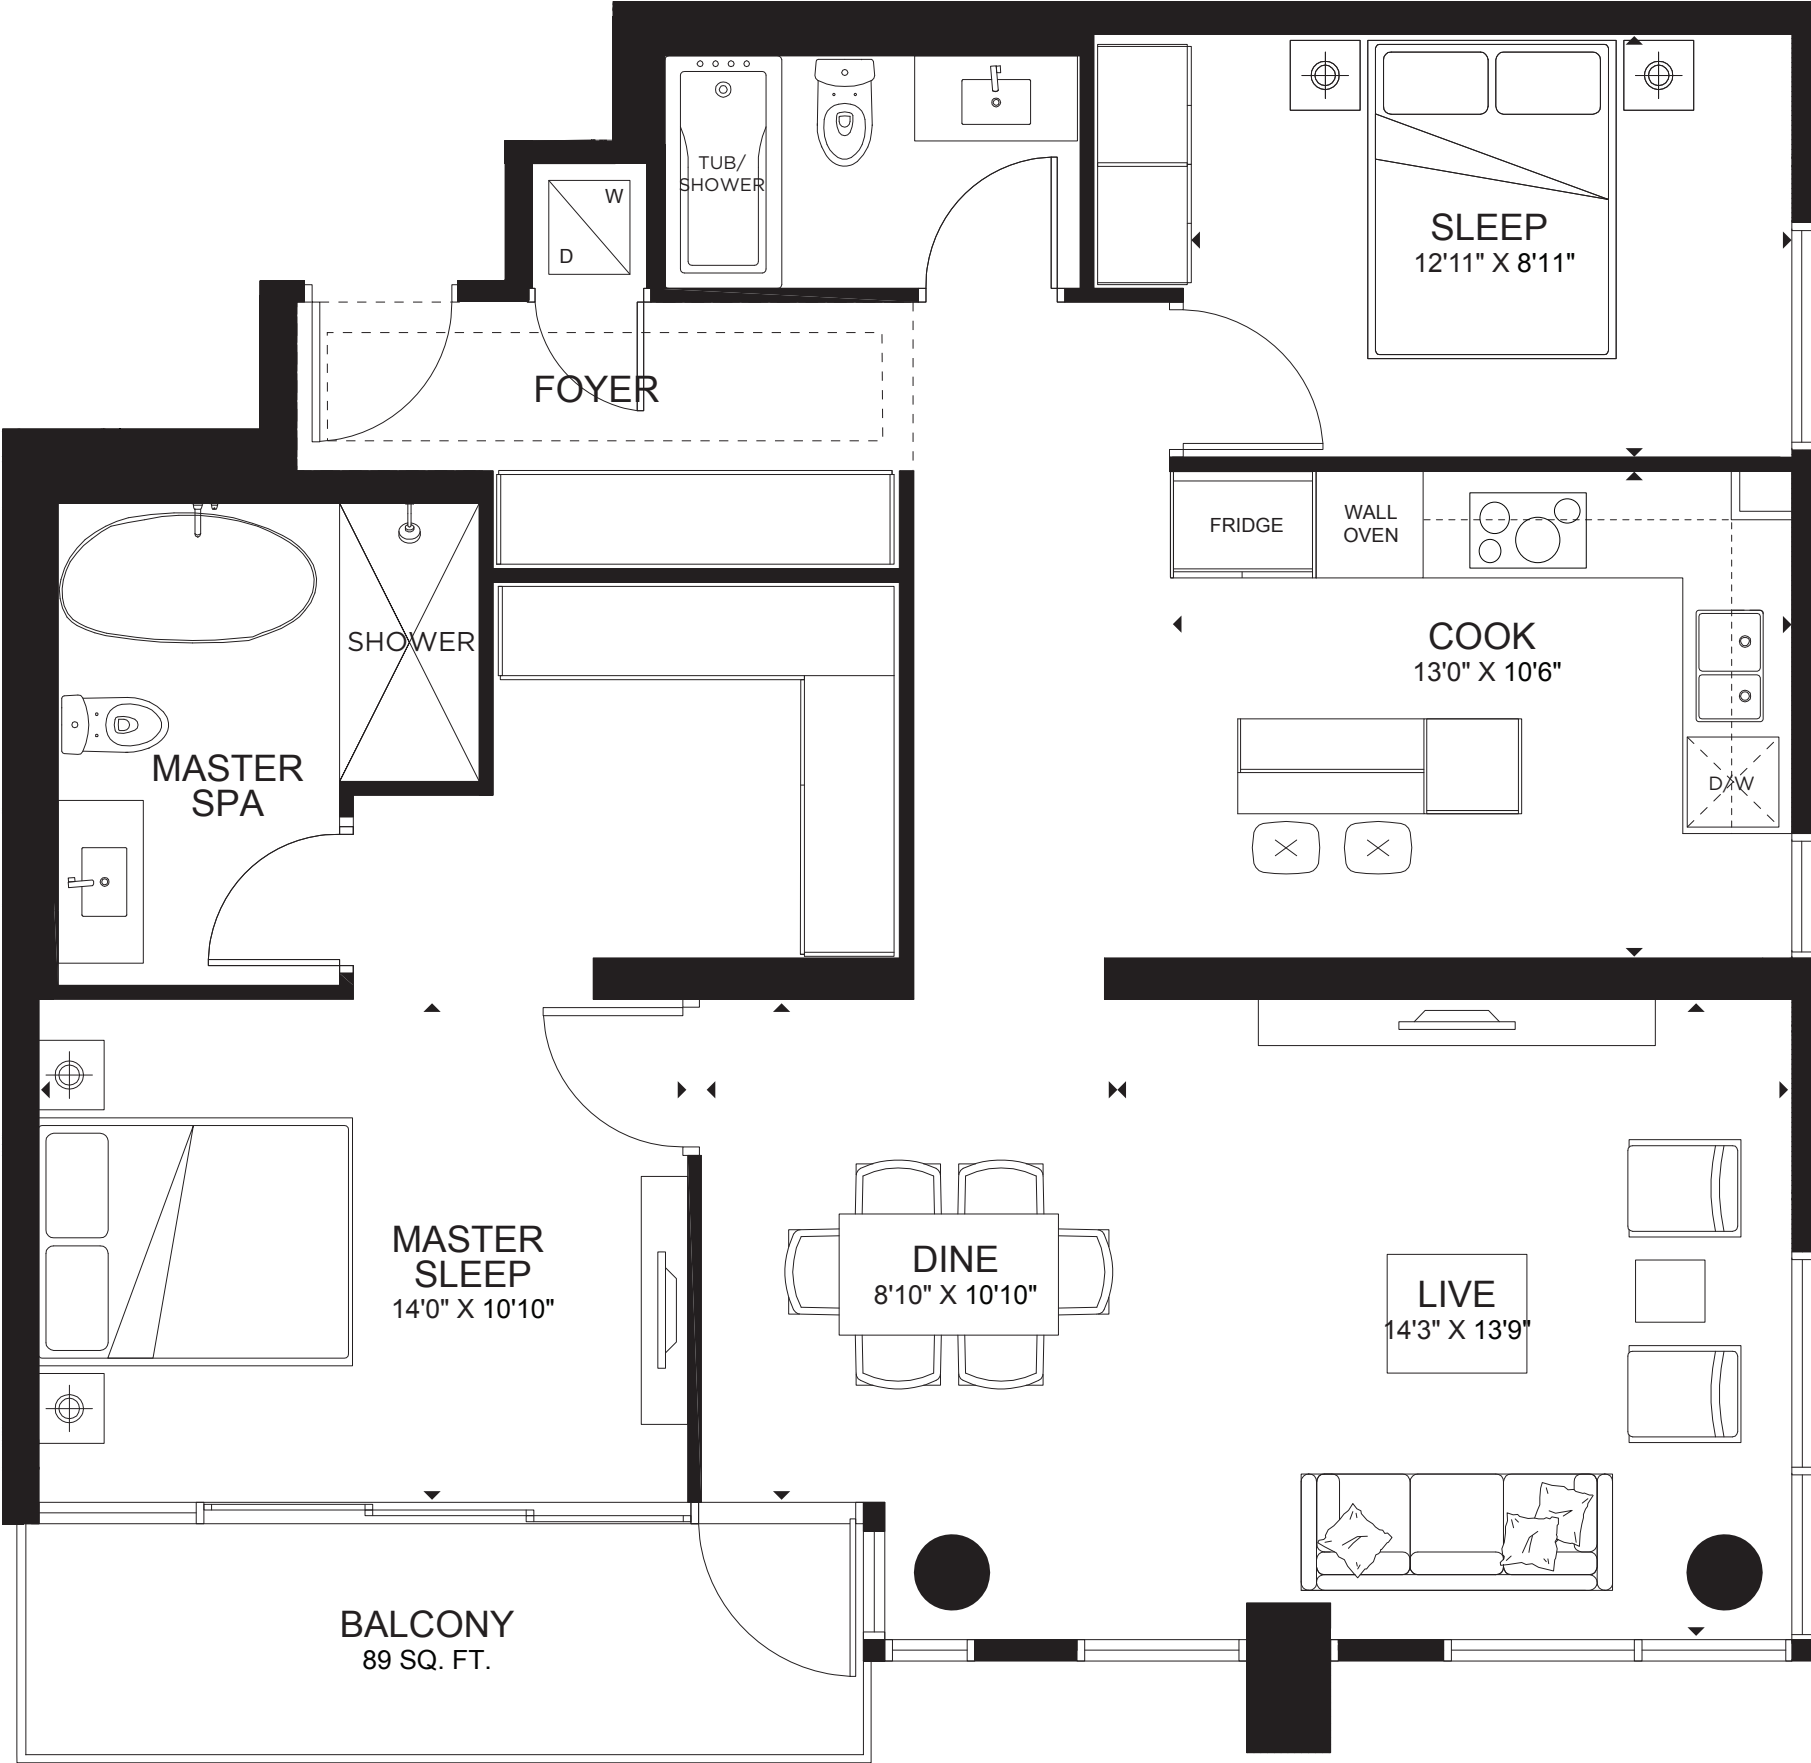

**ANNEX**  
— COLLECTION —

# 2 Bedroom

Interior: 1,228 sq. ft. | Balcony: 89 sq. ft.

LEVEL 3-7

— THE —  
**PERRY**

All illustrations are artist's concept. Details and dimensions are approximate only and actual useable floor space may vary from any stated areas and dimensions. Sizes and specifications are subject to change without notice E. & O.E.