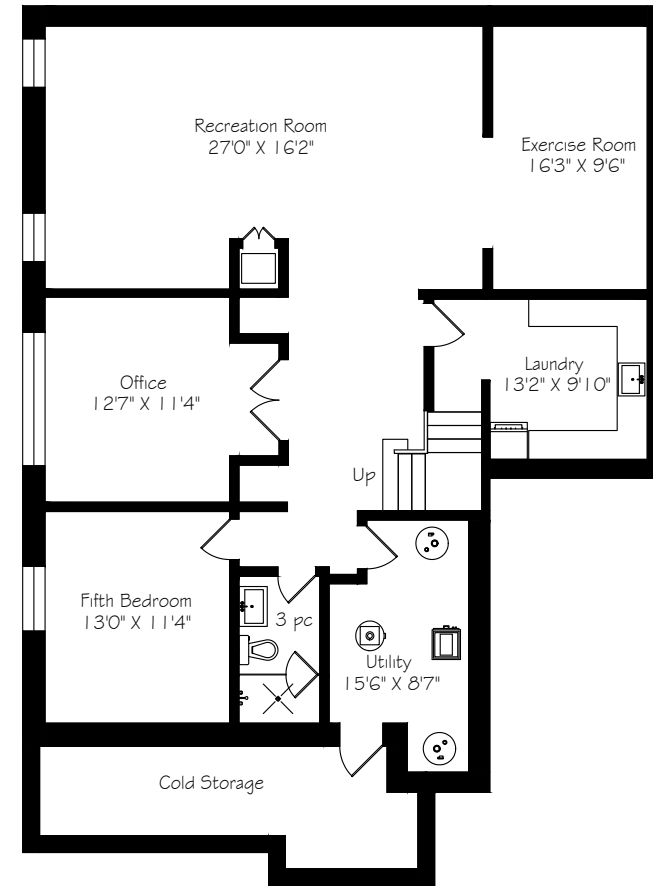

Lower Level
1649 Square Feet