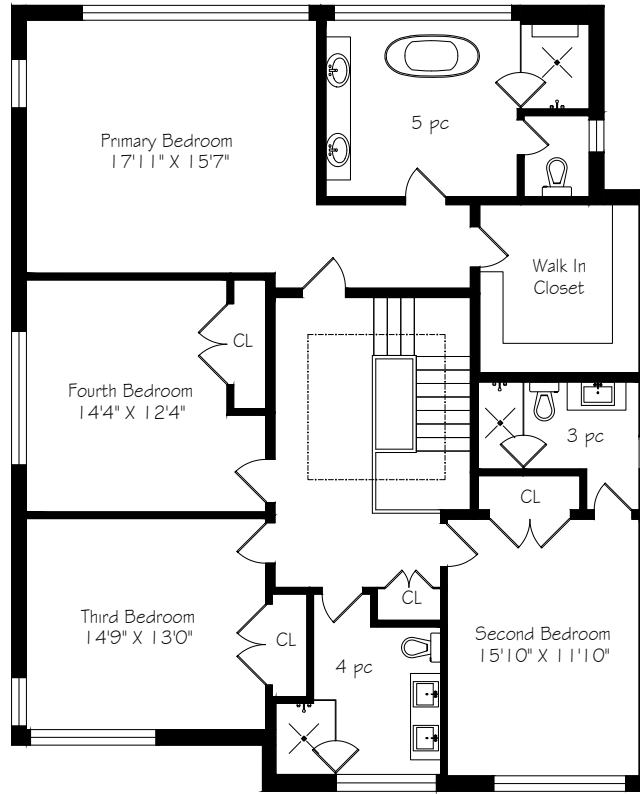

Second Floor
1844 Square Feet