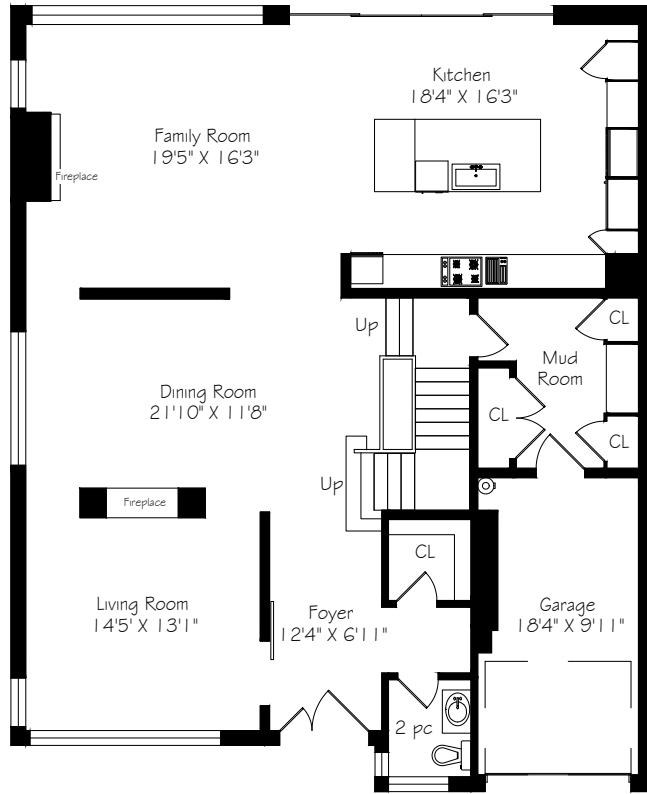

HEAPS ESTRIN

REAL ESTATE TEAM

121 Rykert Crescent

Main Floor
1649 Square Feet