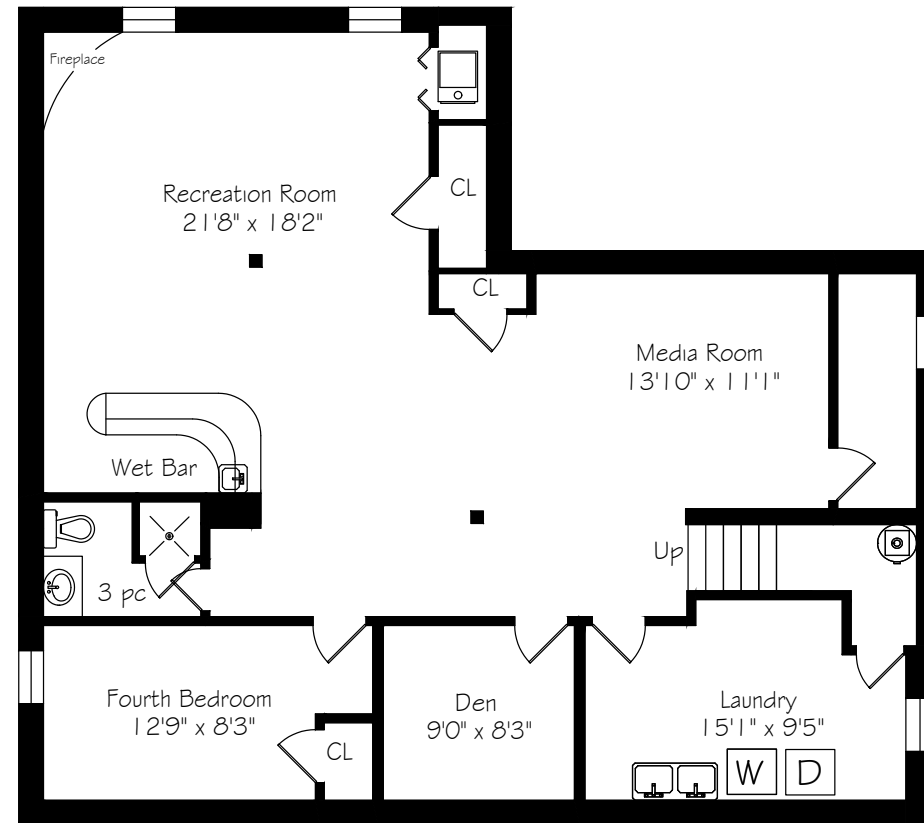

HEAPS ESTRIN

REAL ESTATE TEAM

3500 Burningelm Crescent

Lower Level
1432 Square Feet

Measurements and Calculations are approximate
To be used as guidelines only