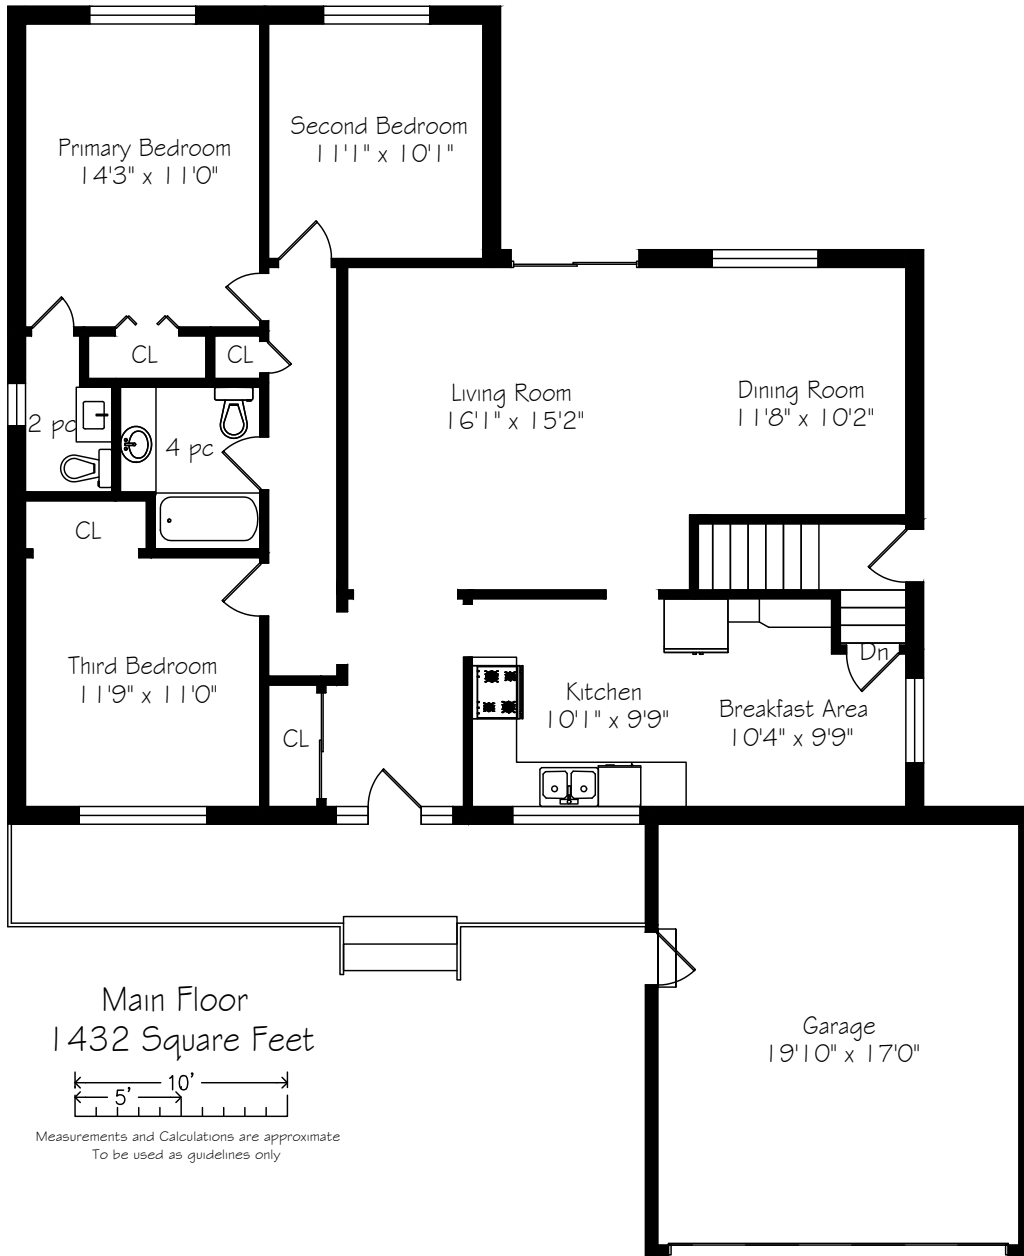

HEAPS ESTRIN

REAL ESTATE TEAM

3500 Burningelm Crescent

Lower Level
1432 Square Feet

Measurements and Calculations are approximate
To be used as guidelines only