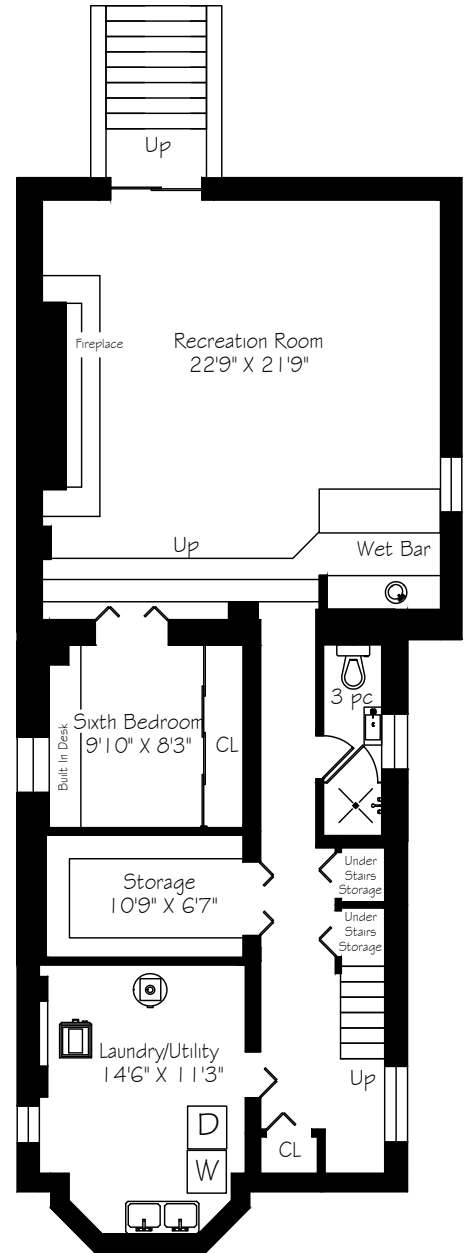

# 109 Bessborough Drive

Main Floor  
 1303 Square Feet

Measurements and Calculations are approximate  
 To be used as guidelines only

Second Floor  
 1258 Square Feet

Measurements and Calculations are approximate  
 To be used as guidelines only

Lower Level  
 1277 Square Feet

Measurements and Calculations are approximate  
 To be used as guidelines only