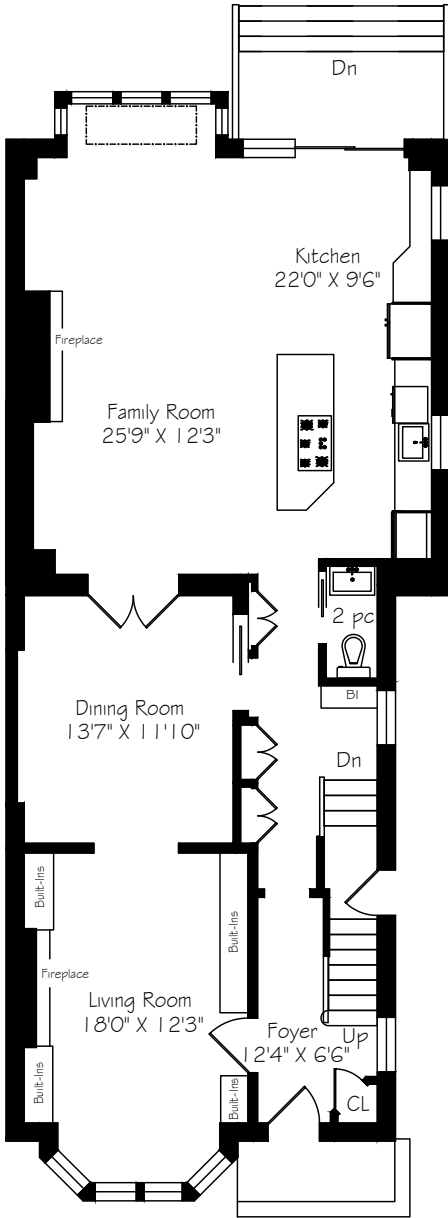

# 109 Bessborough Drive

Main Floor  
 1303 Square Feet

Measurements and Calculations are approximate  
 To be used as guidelines only

Second Floor  
 1258 Square Feet

Measurements and Calculations are approximate  
 To be used as guidelines only

Lower Level  
 1277 Square Feet

Measurements and Calculations are approximate  
 To be used as guidelines only