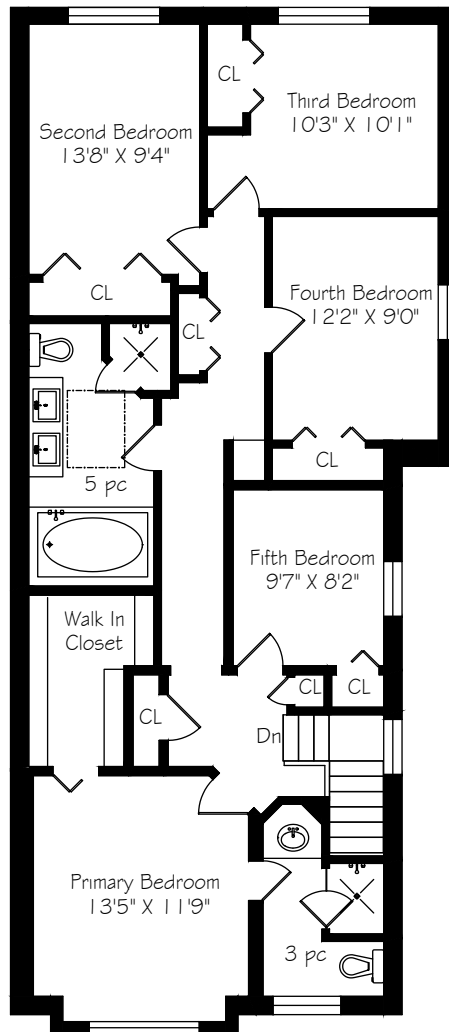

# 109 Bessborough Drive

Main Floor  
 1303 Square Feet

Measurements and Calculations are approximate  
 To be used as guidelines only

Second Floor  
 1258 Square Feet

Measurements and Calculations are approximate  
 To be used as guidelines only

Lower Level  
 1277 Square Feet

Measurements and Calculations are approximate  
 To be used as guidelines only