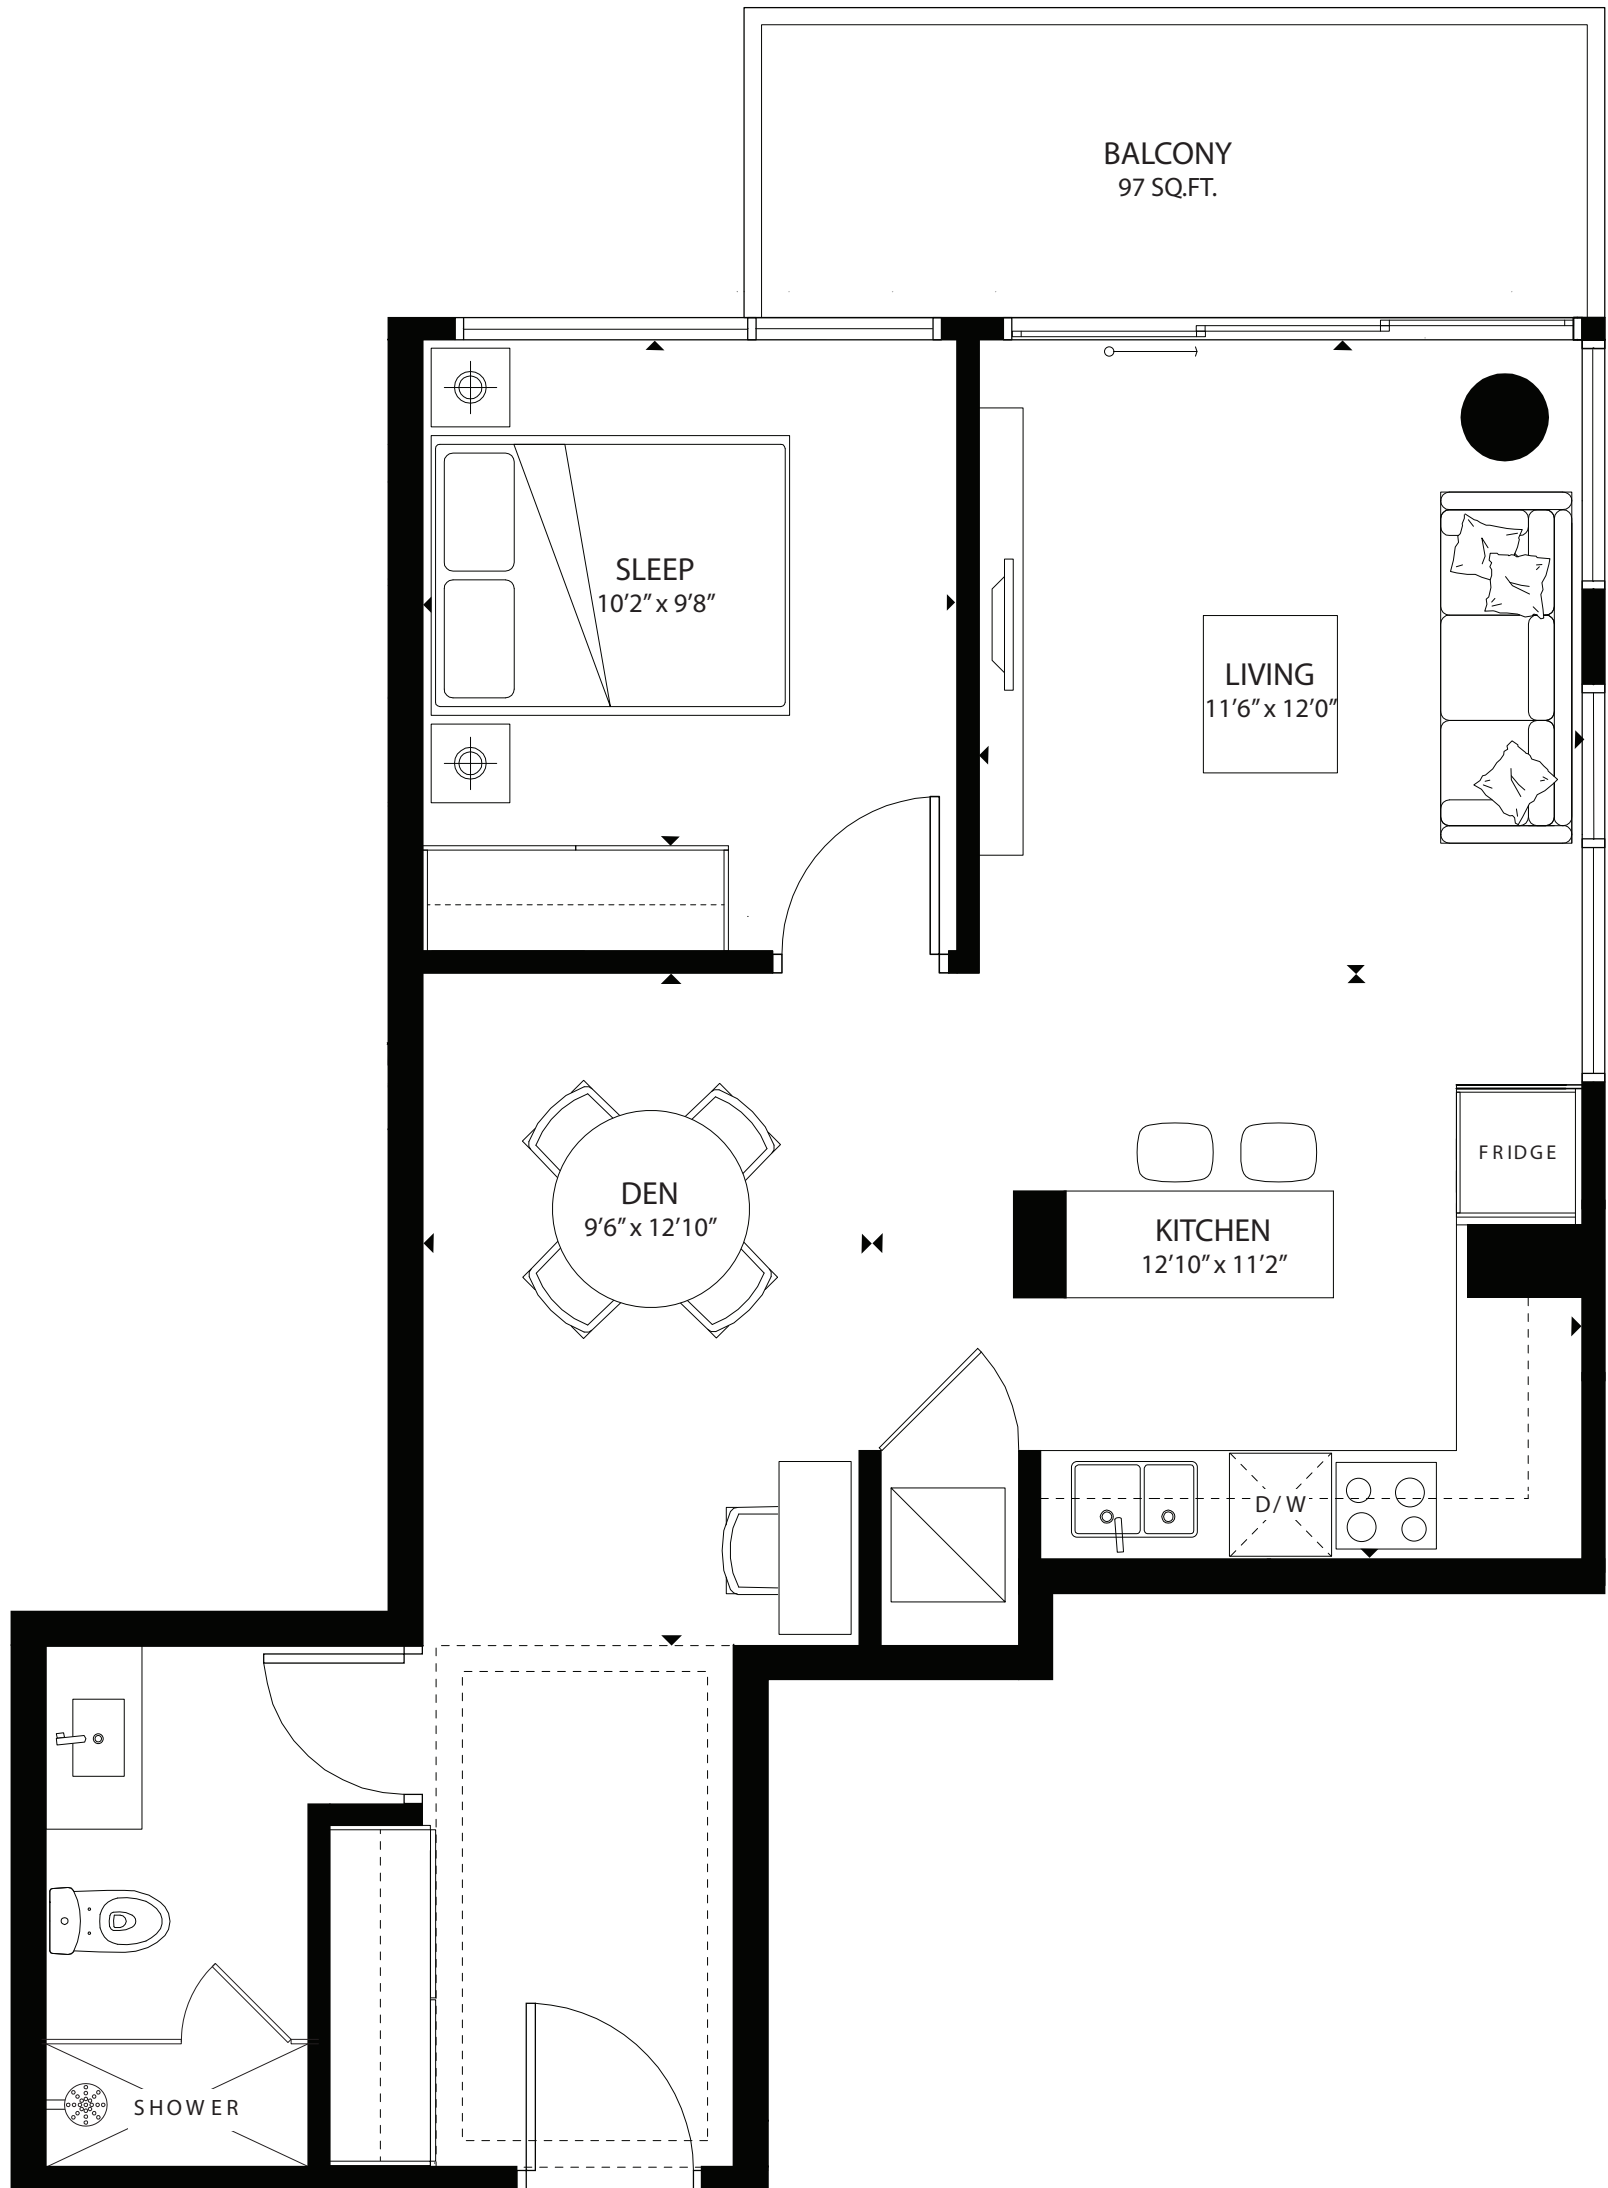

505

1 Bedroom + Den

Interior: 713 sq. ft. | Balcony: 97 sq. ft.

LEVEL 3-5