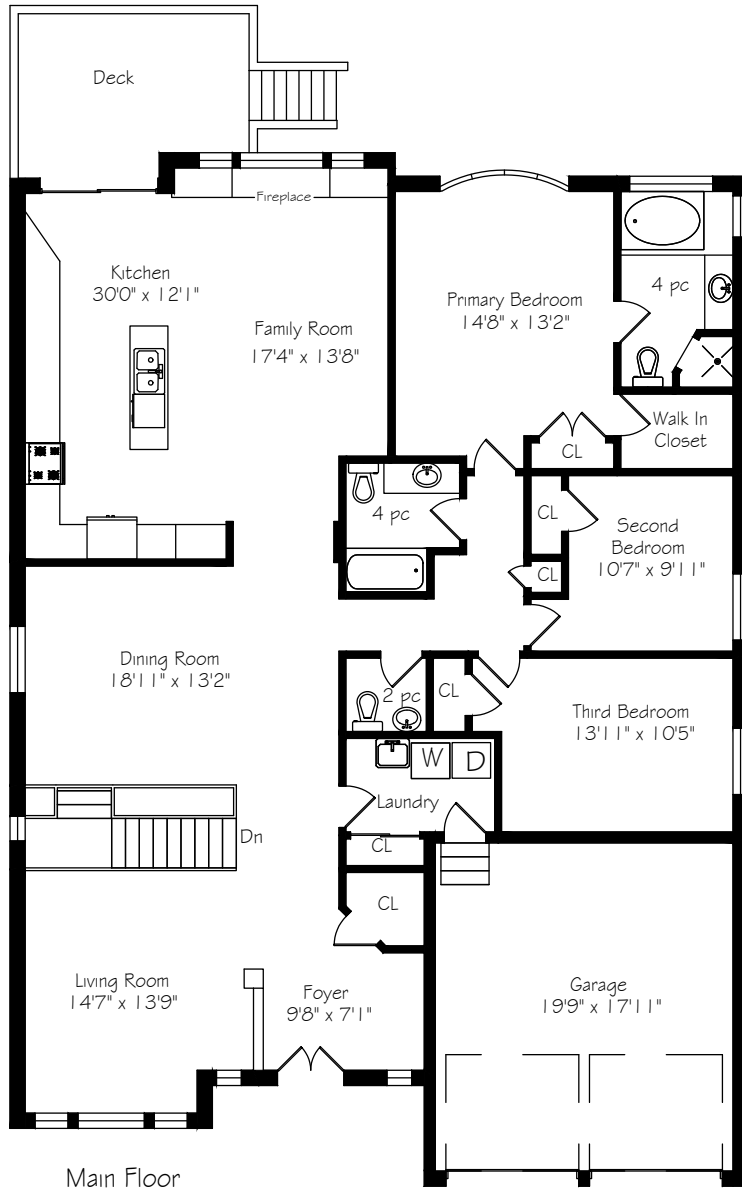

HEAPS ESTRIN

REAL ESTATE TEAM

31 Watts Meadow

Main Floor
2205 Square Feet