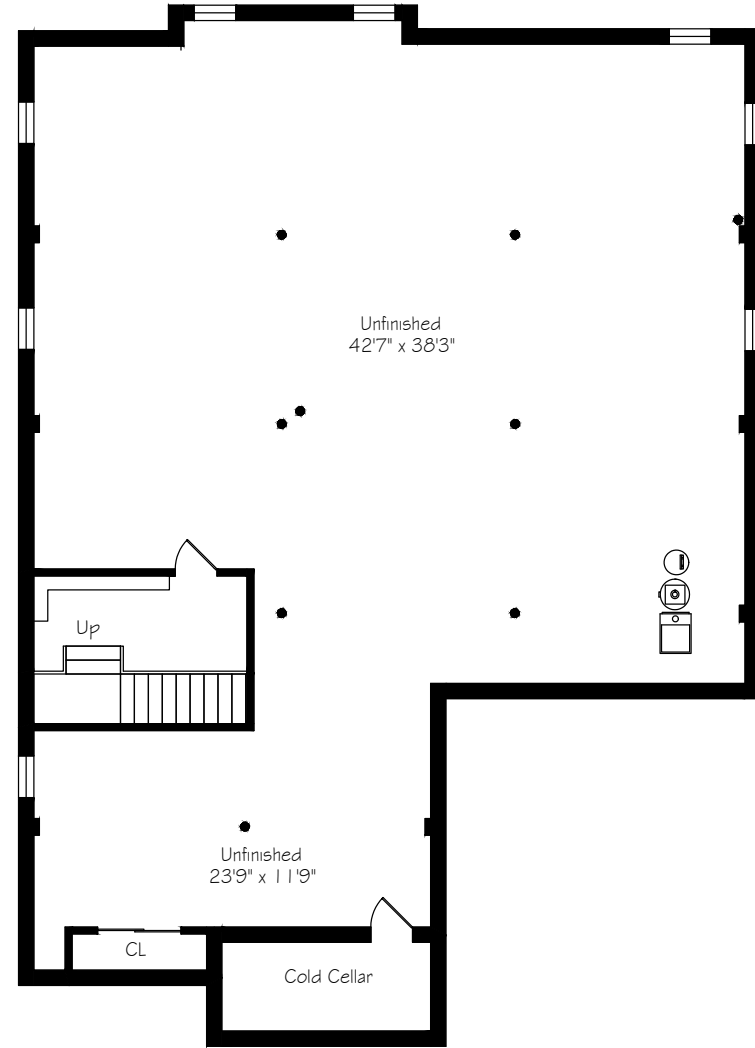

Lower Level
2205 Square Feet