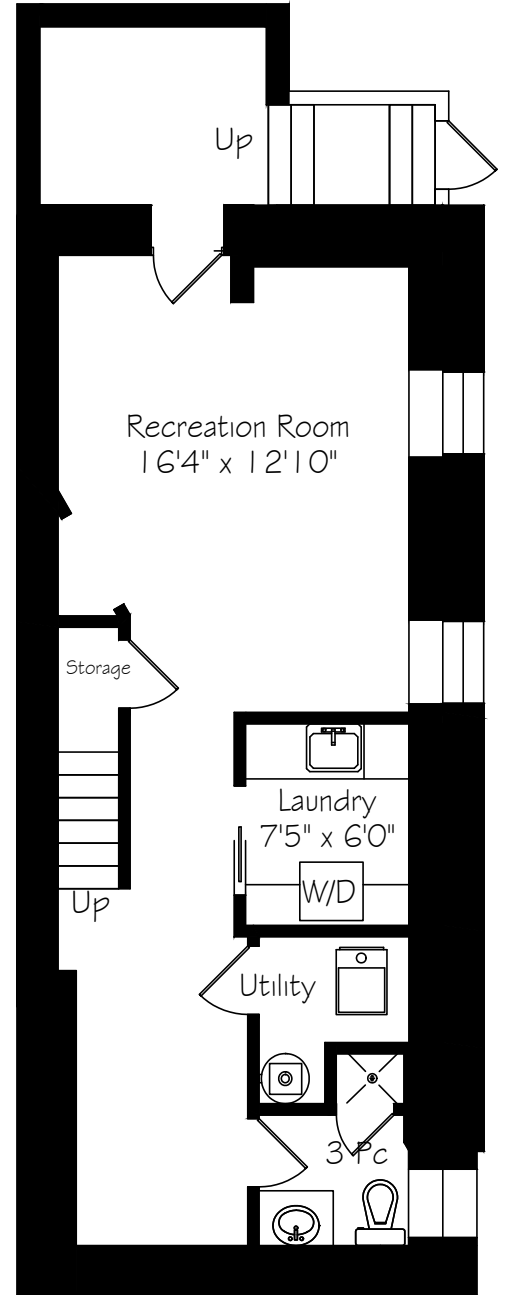

302 Forman Avenue

Main Floor
 664 Square Feet

Measurements and Calculations are approximate
 To be used as guidelines only

Second Floor
 738 Square Feet

Measurements and Calculations are approximate
 To be used as guidelines only

Lower Level
 662 Square Feet

Measurements and Calculations are approximate
 To be used as guidelines only