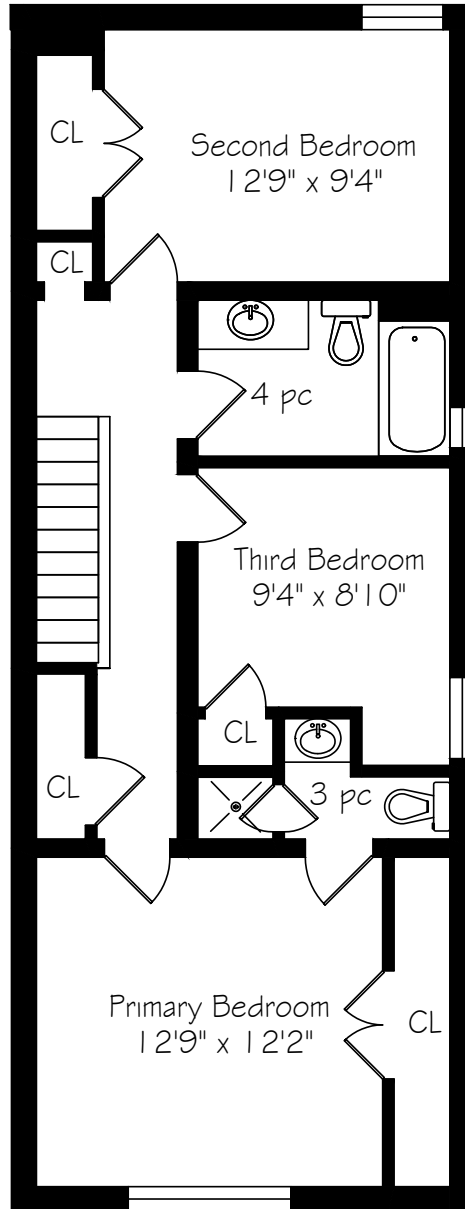

302 Forman Avenue

Main Floor
 664 Square Feet

Measurements and Calculations are approximate
 To be used as guidelines only

Second Floor
 738 Square Feet

Measurements and Calculations are approximate
 To be used as guidelines only

Lower Level
 662 Square Feet

Measurements and Calculations are approximate
 To be used as guidelines only