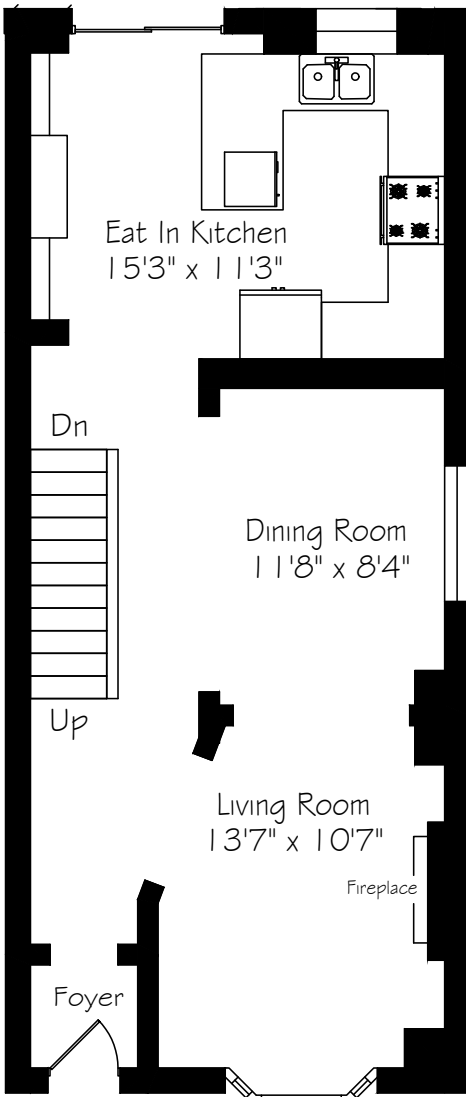

302 Forman Avenue

Main Floor
 664 Square Feet

Measurements and Calculations are approximate
 To be used as guidelines only

Second Floor
 738 Square Feet

Measurements and Calculations are approximate
 To be used as guidelines only

Lower Level
 662 Square Feet

Measurements and Calculations are approximate
 To be used as guidelines only