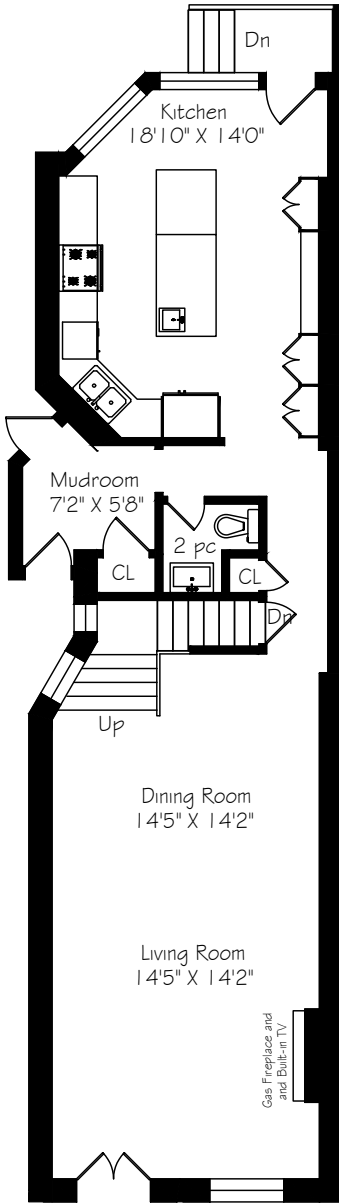

341A Wellesley Street East

Main Floor
976 Square Feet

Measurements and Calculations are approximate
To be used as guidelines only

Second Floor
976 Square Feet

Measurements and Calculations are approximate
To be used as guidelines only

Third Floor
468 Square Feet

Measurements and Calculations are approximate
To be used as guidelines only

Lower Level
804 Square Feet

Measurements and Calculations are approximate
To be used as guidelines only