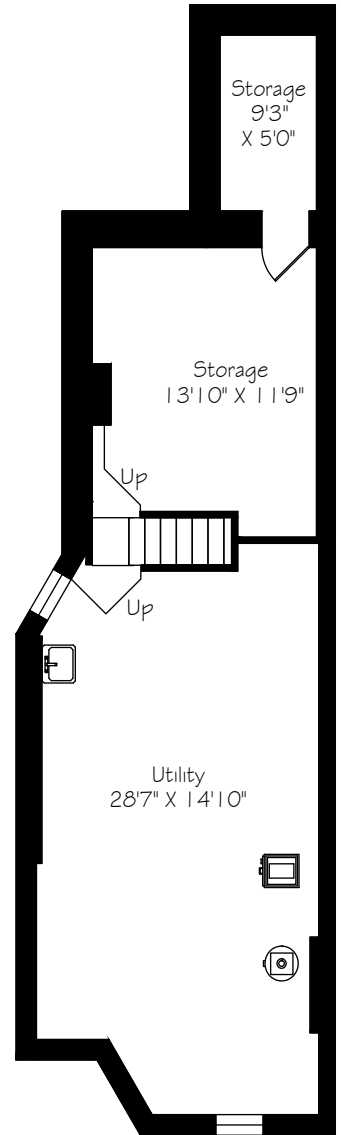

341A Wellesley Street East

Main Floor
976 Square Feet

Measurements and Calculations are approximate
To be used as guidelines only

Second Floor
976 Square Feet

Measurements and Calculations are approximate
To be used as guidelines only

Third Floor
468 Square Feet

Measurements and Calculations are approximate
To be used as guidelines only

Lower Level
804 Square Feet

Measurements and Calculations are approximate
To be used as guidelines only