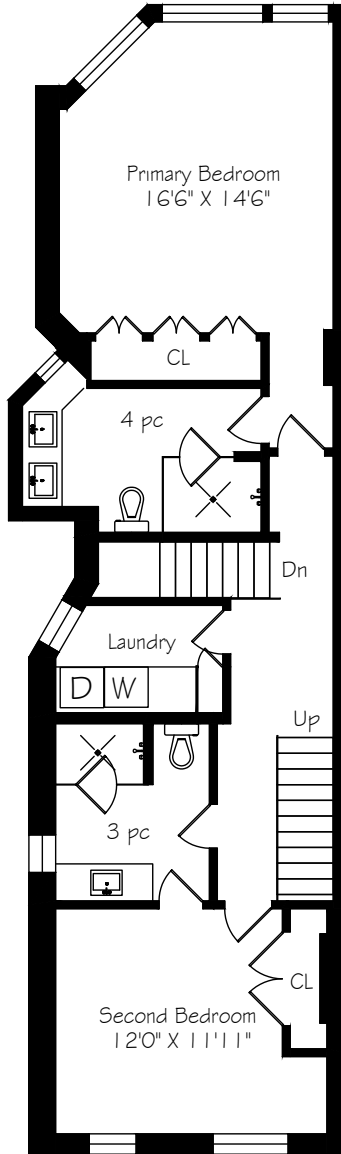

341A Wellesley Street East

Main Floor
976 Square Feet

Measurements and Calculations are approximate
To be used as guidelines only

Second Floor
976 Square Feet

Measurements and Calculations are approximate
To be used as guidelines only

Third Floor
468 Square Feet

Measurements and Calculations are approximate
To be used as guidelines only

Lower Level
804 Square Feet

Measurements and Calculations are approximate
To be used as guidelines only