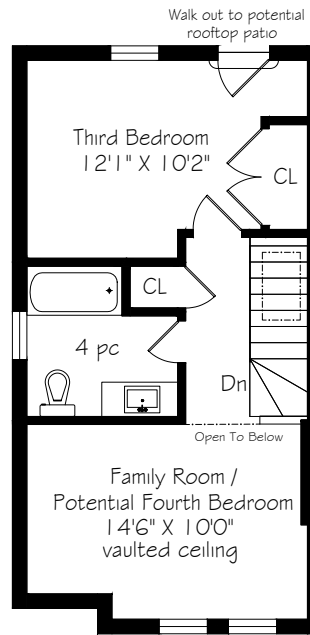

341A Wellesley Street East

Main Floor
976 Square Feet

Measurements and Calculations are approximate
To be used as guidelines only

Second Floor
976 Square Feet

Measurements and Calculations are approximate
To be used as guidelines only

Third Floor
468 Square Feet

Measurements and Calculations are approximate
To be used as guidelines only

Lower Level
804 Square Feet

Measurements and Calculations are approximate
To be used as guidelines only