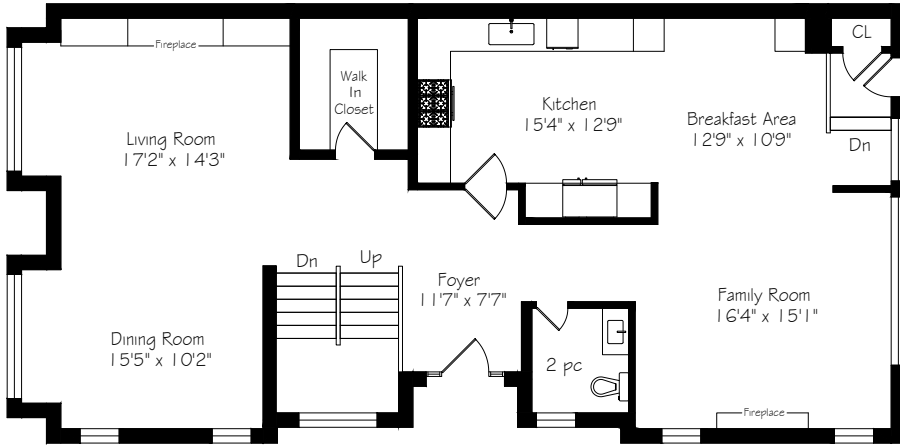

HEAPS ESTRIN

REAL ESTATE TEAM

65 Imperial Street

Main Floor
1546 Square Feet

Measurements and Calculations are approximate
 To be used as guidelines only

Second Floor
1494 Square Feet

Measurements and Calculations are approximate
 To be used as guidelines only

Lower Level
1494 Square Feet

Measurements and Calculations are approximate
 To be used as guidelines only

Garage
482 Square Feet

Measurements and Calculations are approximate
 To be used as guidelines only