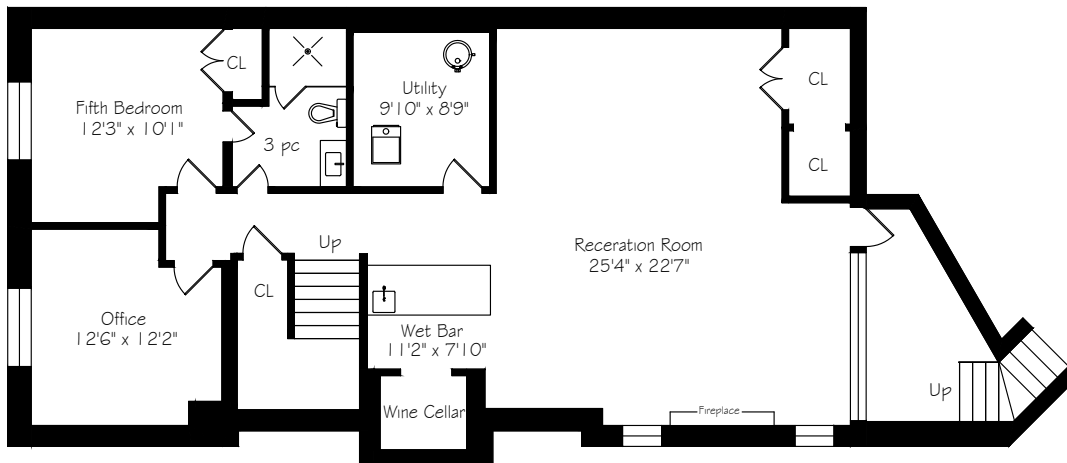

HEAPS ESTRIN

REAL ESTATE TEAM

65 Imperial Street

Main Floor
1546 Square Feet

Measurements and Calculations are approximate
 To be used as guidelines only

Second Floor
1494 Square Feet

Measurements and Calculations are approximate
 To be used as guidelines only

Lower Level
1494 Square Feet

Measurements and Calculations are approximate
 To be used as guidelines only

Garage
482 Square Feet

Measurements and Calculations are approximate
 To be used as guidelines only