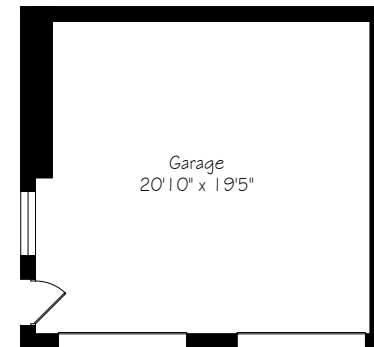

HEAPS ESTRIN

REAL ESTATE TEAM

65 Imperial Street

Main Floor
1546 Square Feet

Measurements and Calculations are approximate
 To be used as guidelines only

Second Floor
1494 Square Feet

Measurements and Calculations are approximate
 To be used as guidelines only

Lower Level
1494 Square Feet

Measurements and Calculations are approximate
 To be used as guidelines only

Garage
482 Square Feet

Measurements and Calculations are approximate
 To be used as guidelines only