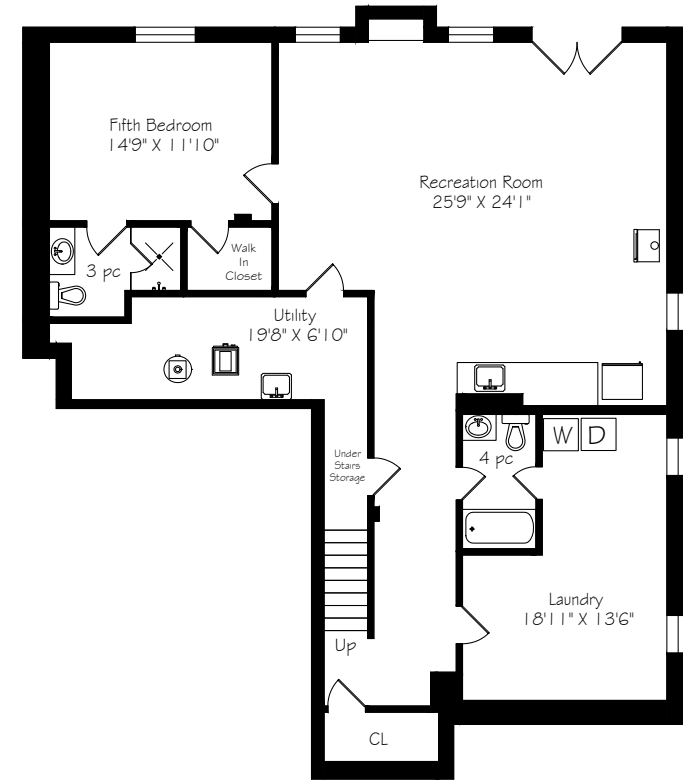

Lower Level
1680 Square Feet