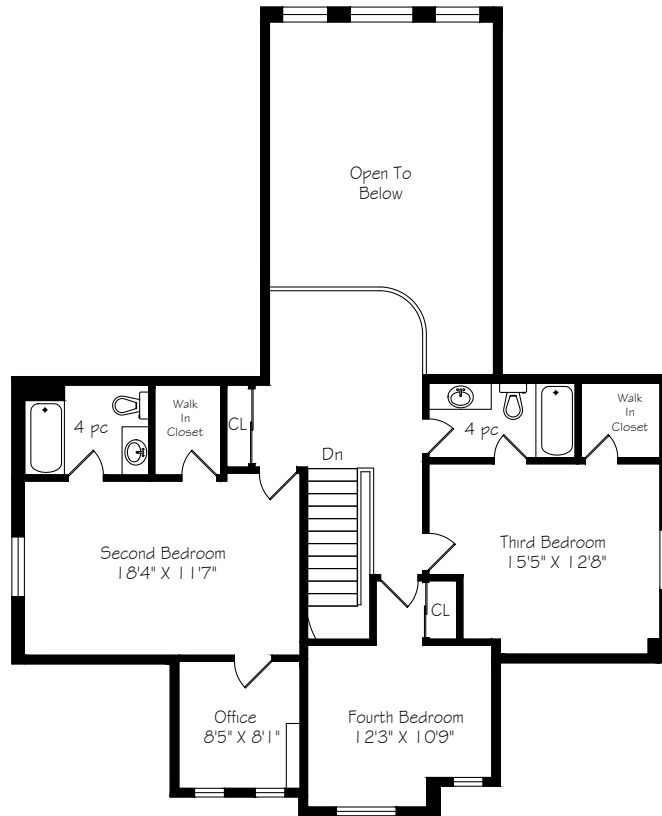

Second Floor
1156 Square Feet