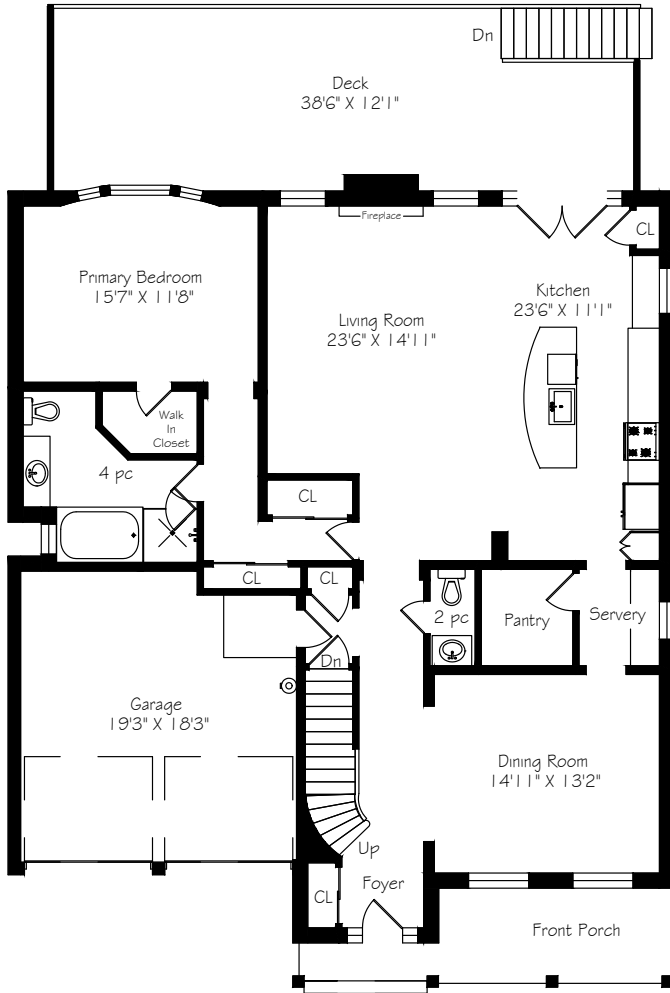

HEAPS ESTRIN

REAL ESTATE TEAM

70 Stephensbrook Circle

Main Floor
1684 Square Feet