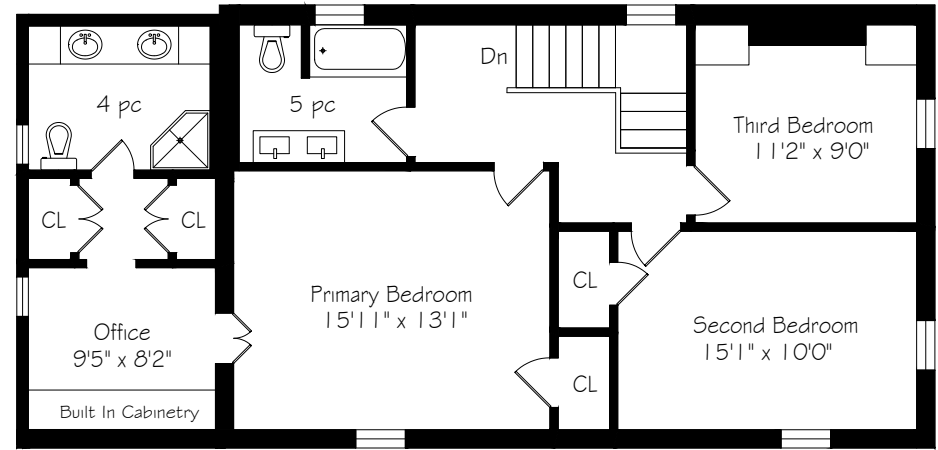

HEAPS ESTRIN

REAL ESTATE TEAM

73 Bedford Park Avenue

Main Floor
914 Square Feet

Measurements and Calculations are approximate
To be used as guidelines only

Second Floor
1026 Square Feet

Measurements and Calculations are approximate
To be used as guidelines only

Lower Level
804 Square Feet

Measurements and Calculations are approximate
To be used as guidelines only