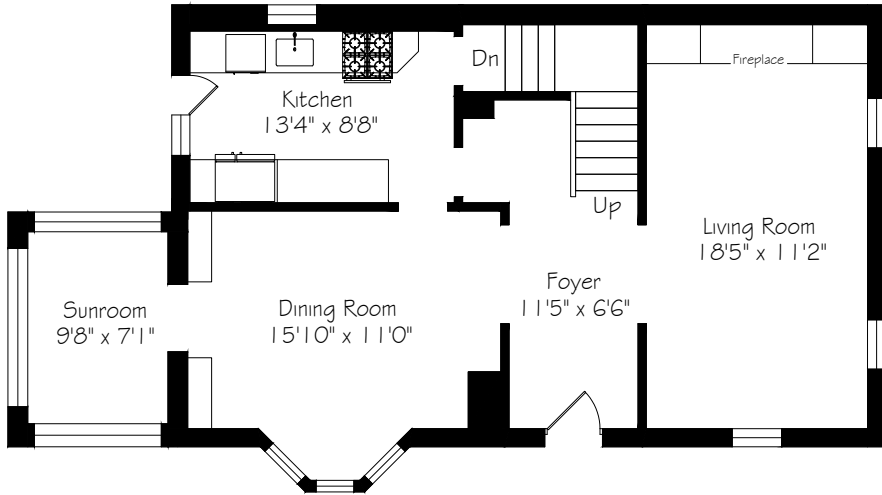

HEAPS ESTRIN

REAL ESTATE TEAM

73 Bedford Park Avenue

Main Floor
914 Square Feet

Measurements and Calculations are approximate
To be used as guidelines only

Second Floor
1026 Square Feet

Measurements and Calculations are approximate
To be used as guidelines only

Lower Level
804 Square Feet

Measurements and Calculations are approximate
To be used as guidelines only