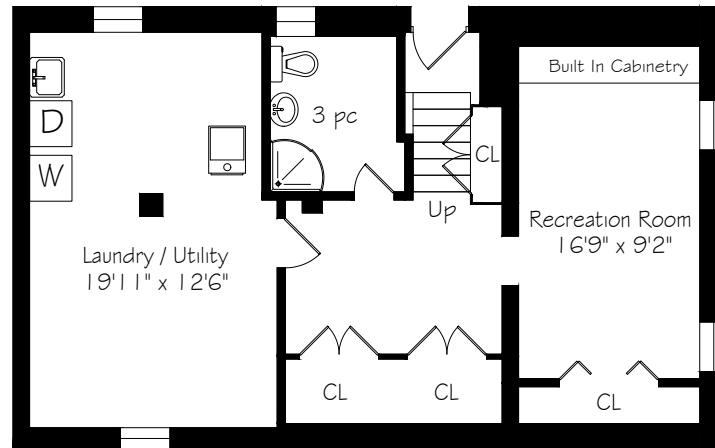

HEAPS ESTRIN

REAL ESTATE TEAM

73 Bedford Park Avenue

Main Floor
914 Square Feet

Measurements and Calculations are approximate
To be used as guidelines only

Second Floor
1026 Square Feet

Measurements and Calculations are approximate
To be used as guidelines only

Lower Level
804 Square Feet

Measurements and Calculations are approximate
To be used as guidelines only