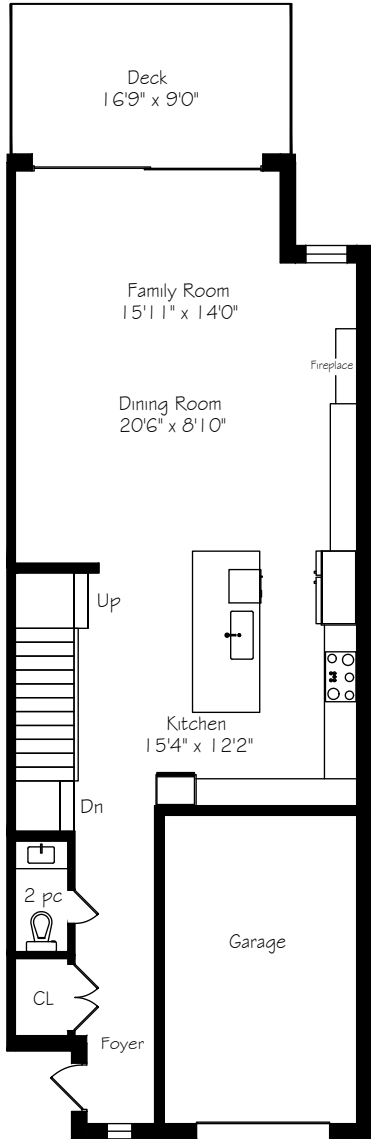

HEAPS ESTRIN

REAL ESTATE TEAM

86 Weybourne Crescent

Main Floor
994 Square Feet