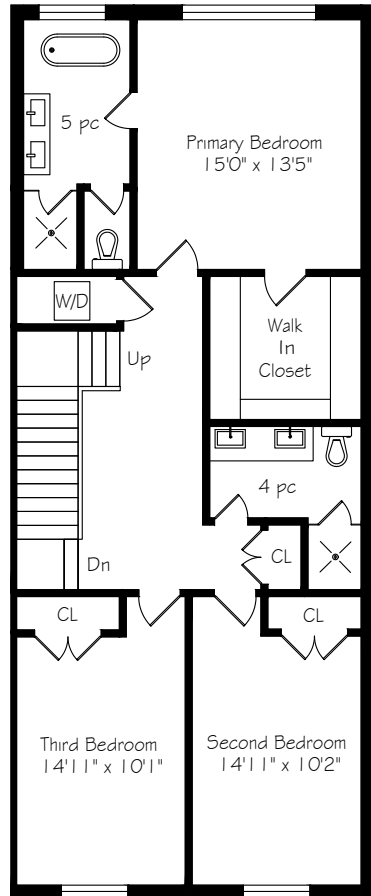

Second Floor
1042 Square Feet