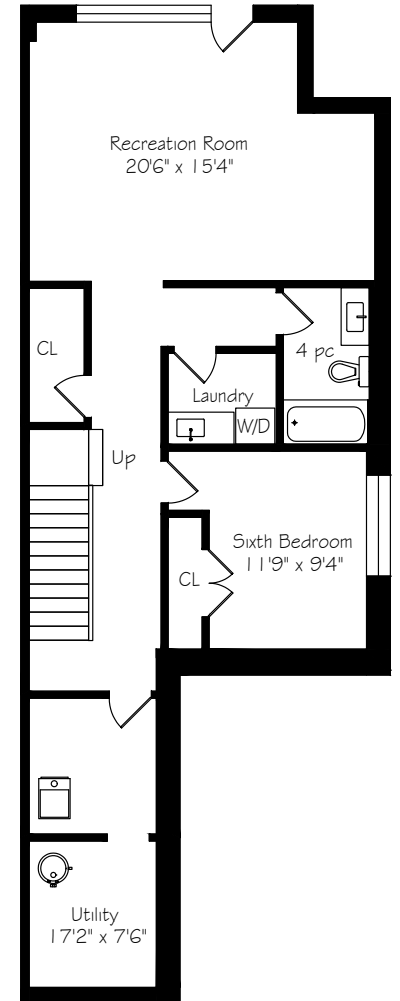

Lower Level
1014 Square Feet

Measurements and Calculations are approximate
To be used as guidelines only