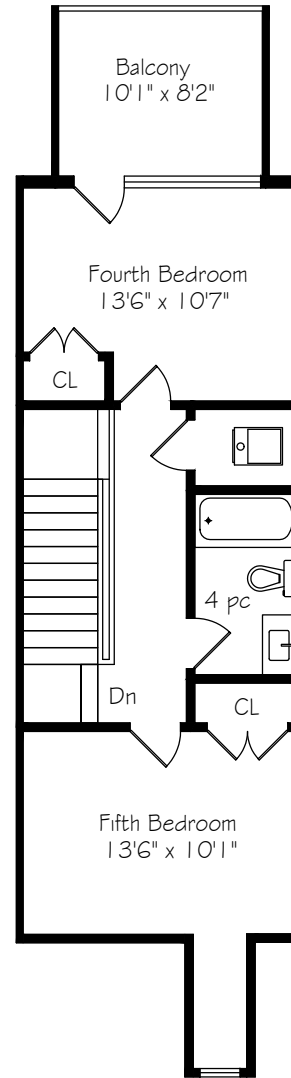

Measurements and Calculations are approximate
To be used as guidelines only