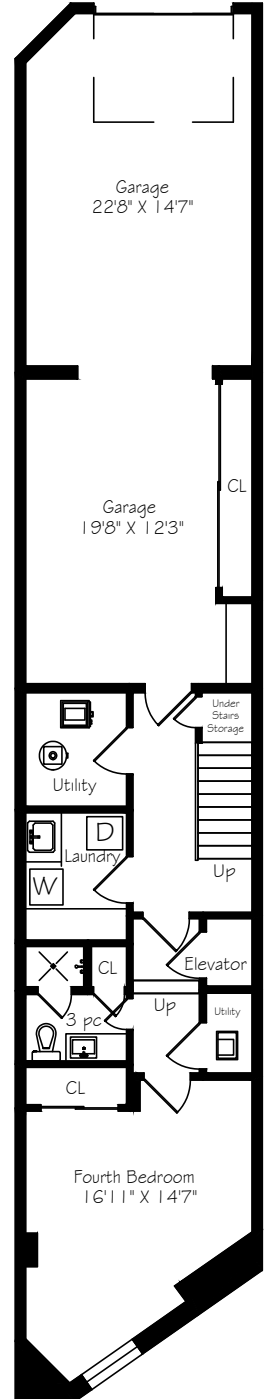

HEAPS ESTRIN

REAL ESTATE TEAM

235 Walmer Road

Main Floor
946 Square Feet

Second Floor
970 Square Feet

Third Floor
780 Square Feet

Fourth Floor
328 Square Feet

Lower Level
658 Square Feet