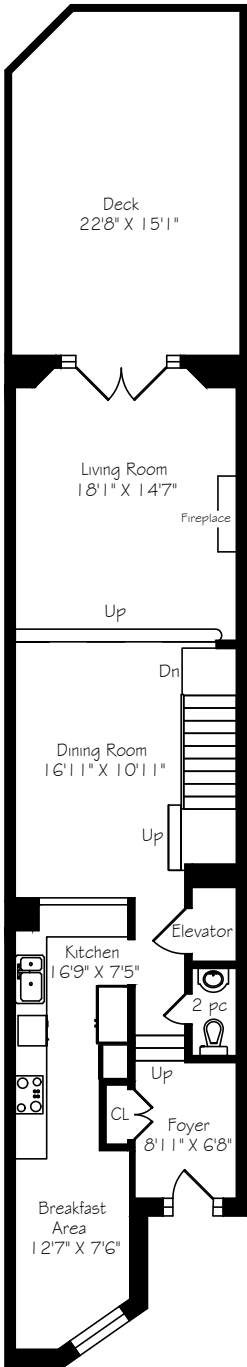

HEAPS ESTRIN

REAL ESTATE TEAM

235 Walmer Road

Main Floor
946 Square Feet

Second Floor
970 Square Feet

Third Floor
780 Square Feet

Fourth Floor
328 Square Feet

Lower Level
658 Square Feet