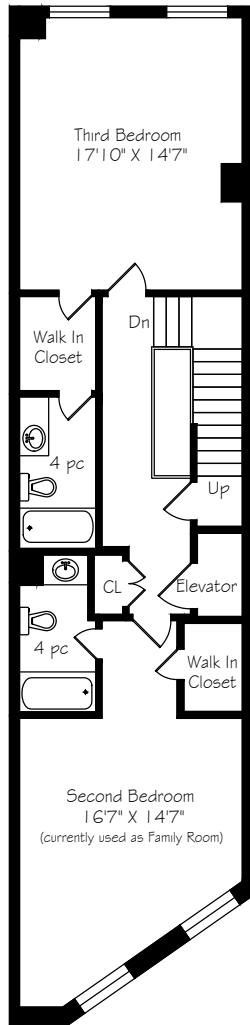

HEAPS ESTRIN

REAL ESTATE TEAM

235 Walmer Road

Main Floor
946 Square Feet

Second Floor
970 Square Feet

Third Floor
780 Square Feet

Fourth Floor
328 Square Feet

Lower Level
658 Square Feet