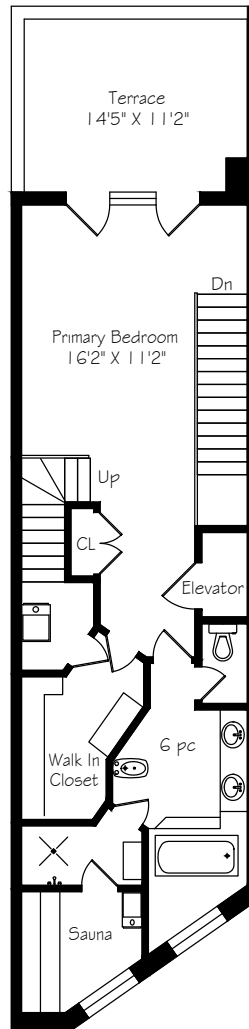

HEAPS ESTRIN

REAL ESTATE TEAM

235 Walmer Road

Main Floor
946 Square Feet

Second Floor
970 Square Feet

Third Floor
780 Square Feet

Fourth Floor
328 Square Feet

Lower Level
658 Square Feet