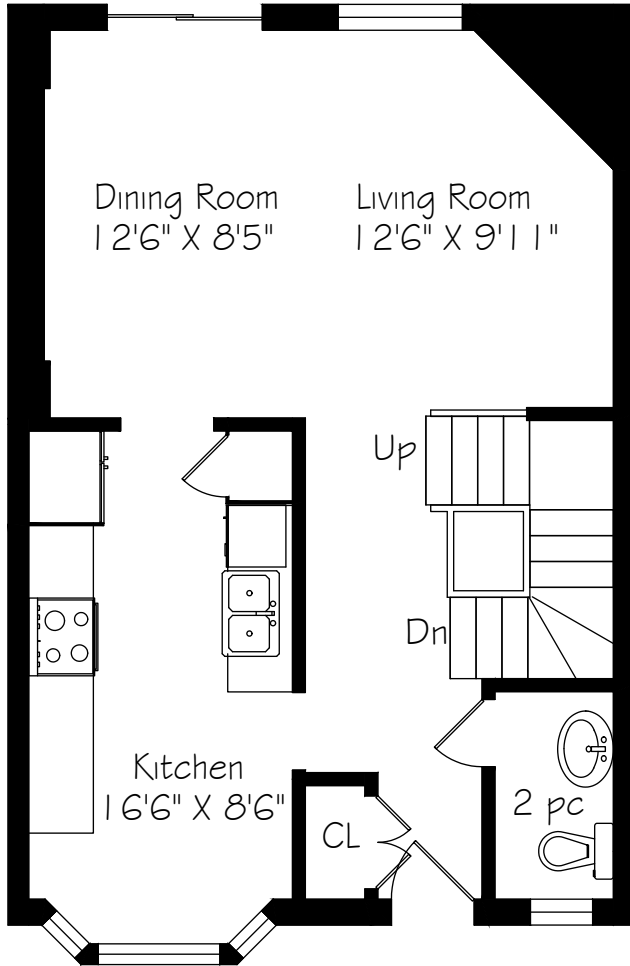

# 240 Broadway Avenue, Townhouse 7

Main Floor  
580 Square Feet

Measurements and Calculations are approximate  
To be used as guidelines only

Second Floor  
580 Square Feet

Measurements and Calculations are approximate  
To be used as guidelines only

Lower Level  
560 Square Feet

Measurements and Calculations are approximate  
To be used as guidelines only