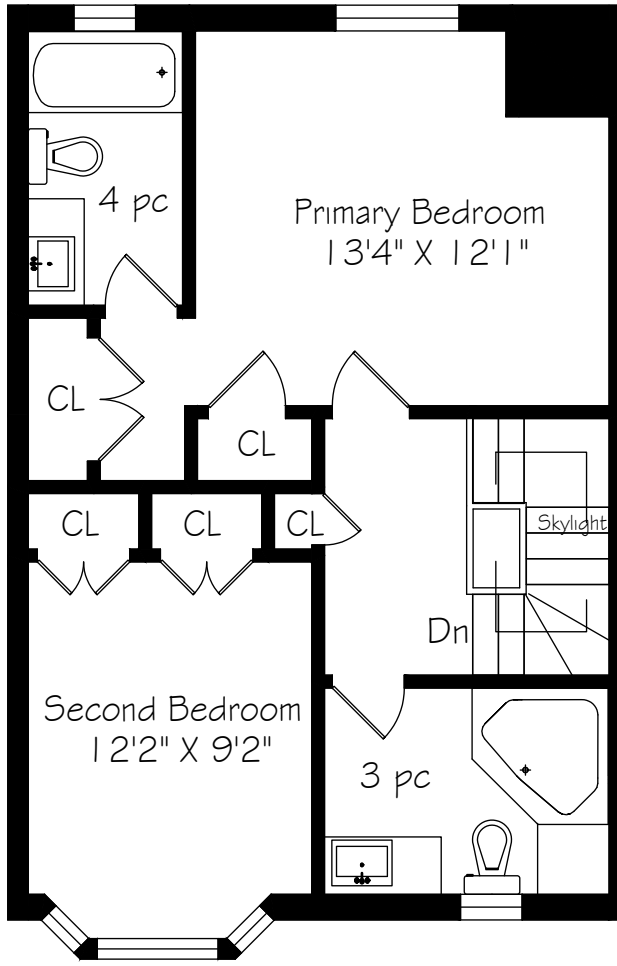

# 240 Broadway Avenue, Townhouse 7

Main Floor  
580 Square Feet

Measurements and Calculations are approximate  
To be used as guidelines only

Second Floor  
580 Square Feet

Measurements and Calculations are approximate  
To be used as guidelines only

Lower Level  
560 Square Feet

Measurements and Calculations are approximate  
To be used as guidelines only