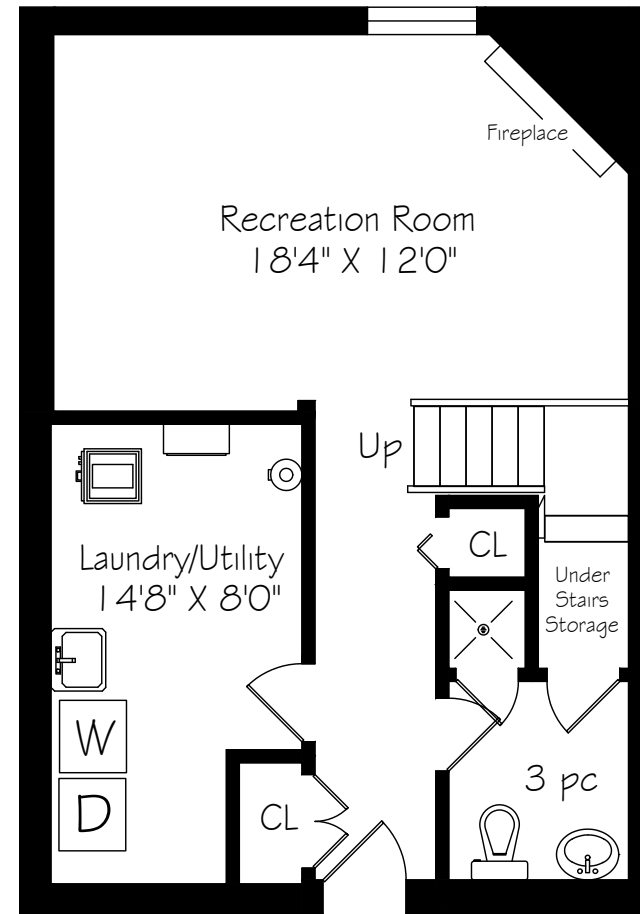

# 240 Broadway Avenue, Townhouse 7

Main Floor  
580 Square Feet

Measurements and Calculations are approximate  
To be used as guidelines only

Second Floor  
580 Square Feet

Measurements and Calculations are approximate  
To be used as guidelines only

Lower Level  
560 Square Feet

Measurements and Calculations are approximate  
To be used as guidelines only