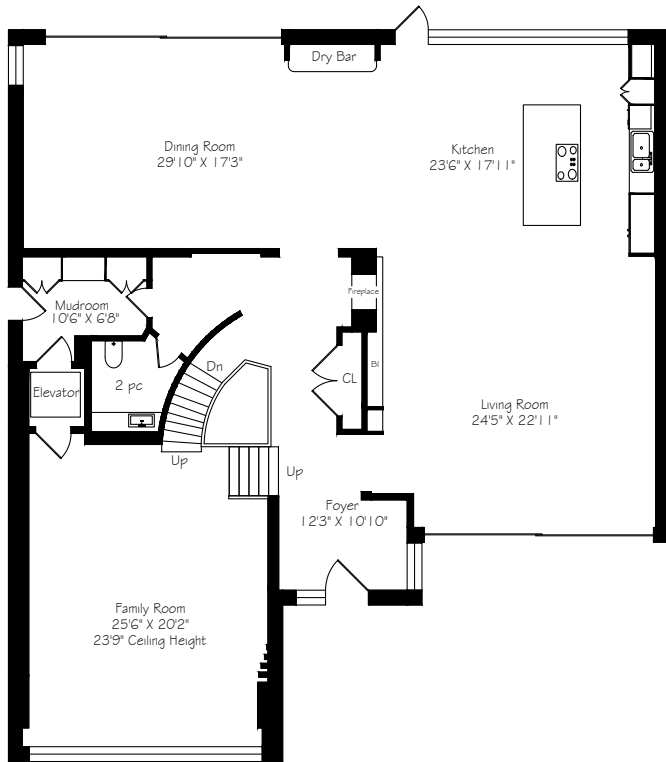

HEAPS ESTRIN

REAL ESTATE TEAM

108 Stratford Crescent

Main Floor
2918 Square Feet