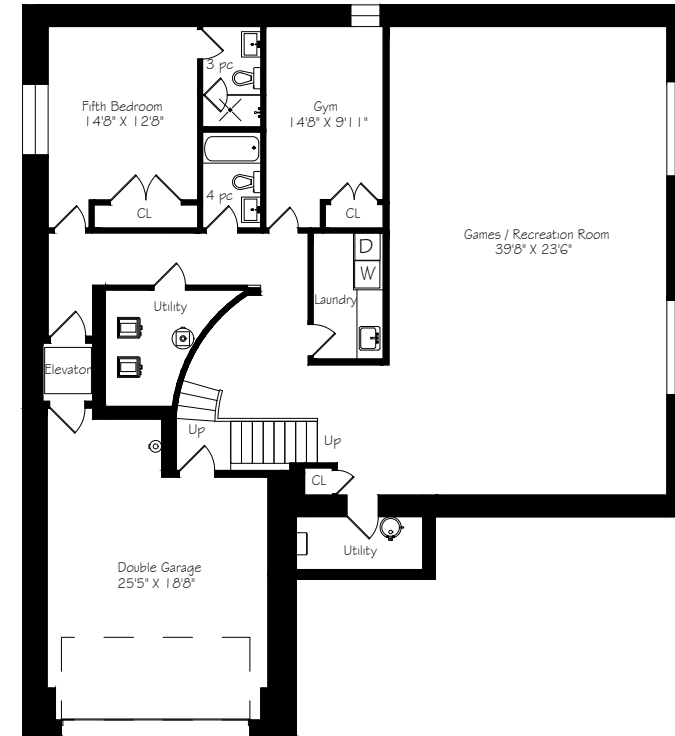

Lower Level
2375 Square Feet