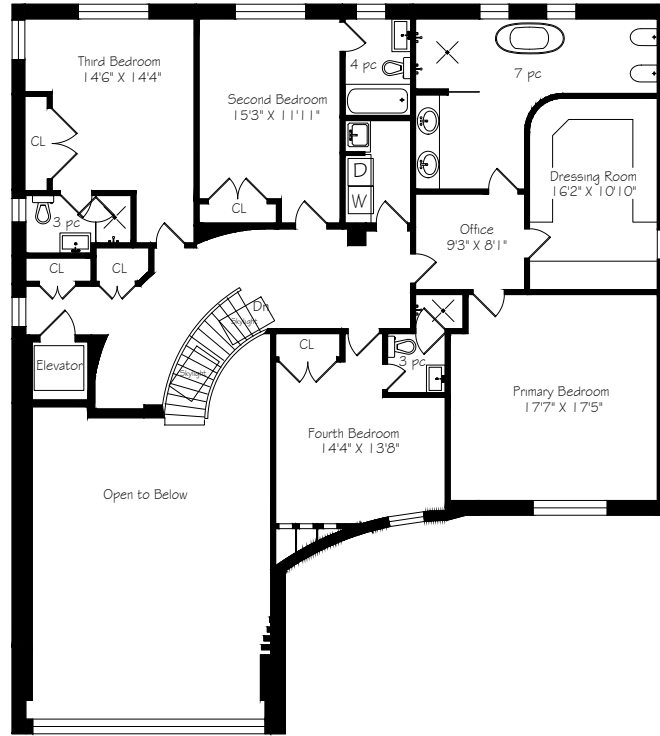

Second Floor
2344 Square Feet