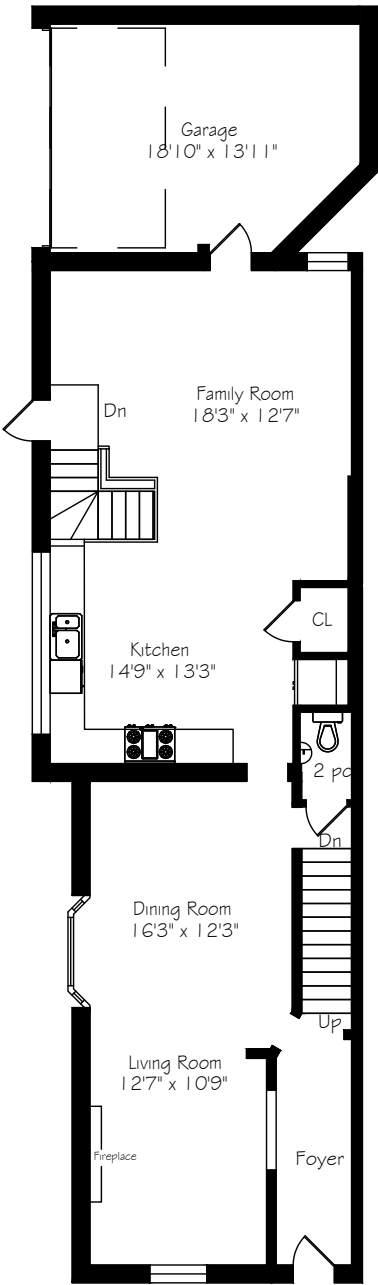

HEAPS ESTRIN

REAL ESTATE TEAM

46 Gibson Avenue

Main Floor
1160 Square Feet