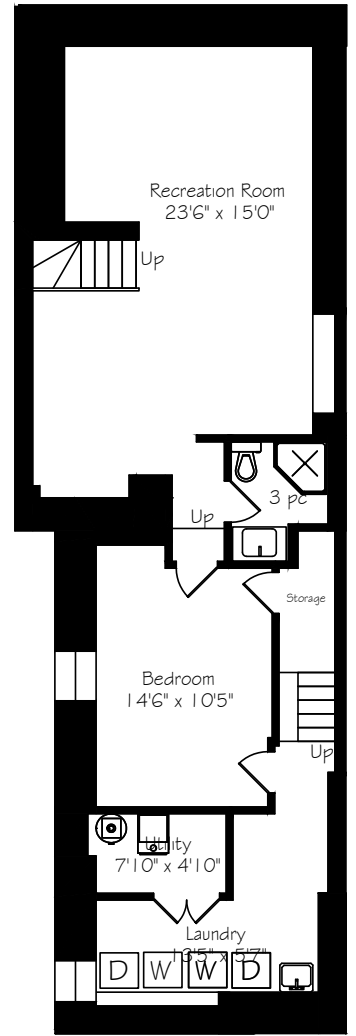

Lower Level
1156 Square Feet