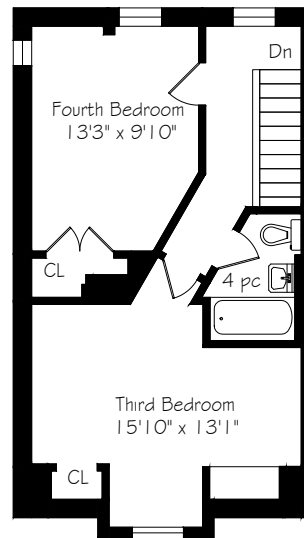

Third Floor
527 Square Feet