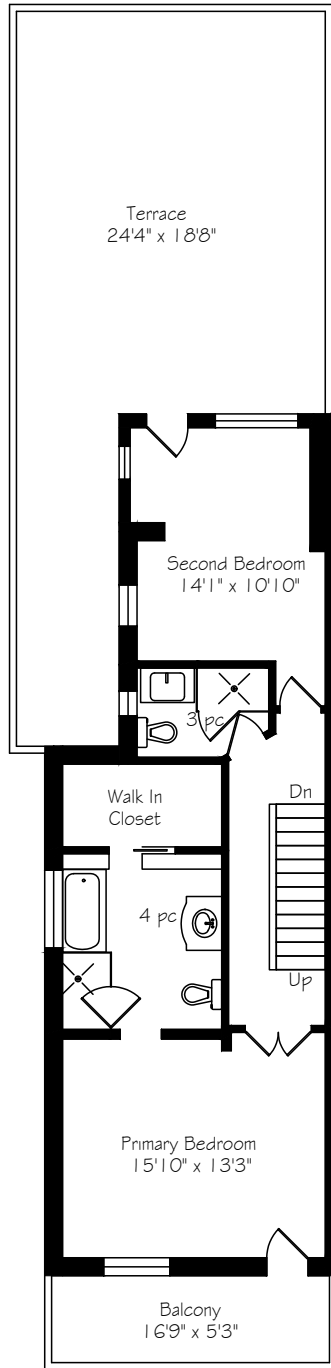

Second Floor
810 Square Feet