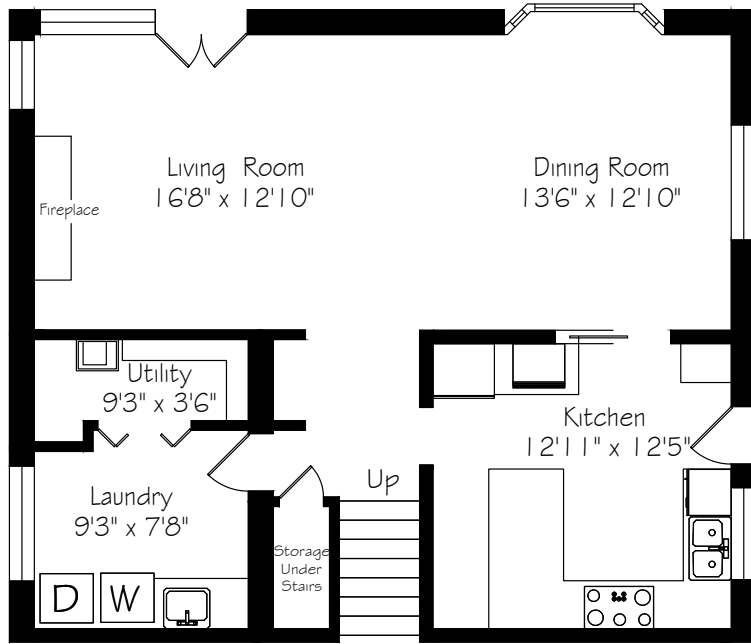

# 54 Rykert Crescent

Main Floor  
890 Square Feet

Measurements and Calculations are approximate  
To be used as guidelines only

Upper Floor  
1218 Square

Measurements and Calculations are approximate  
To be used as guidelines only