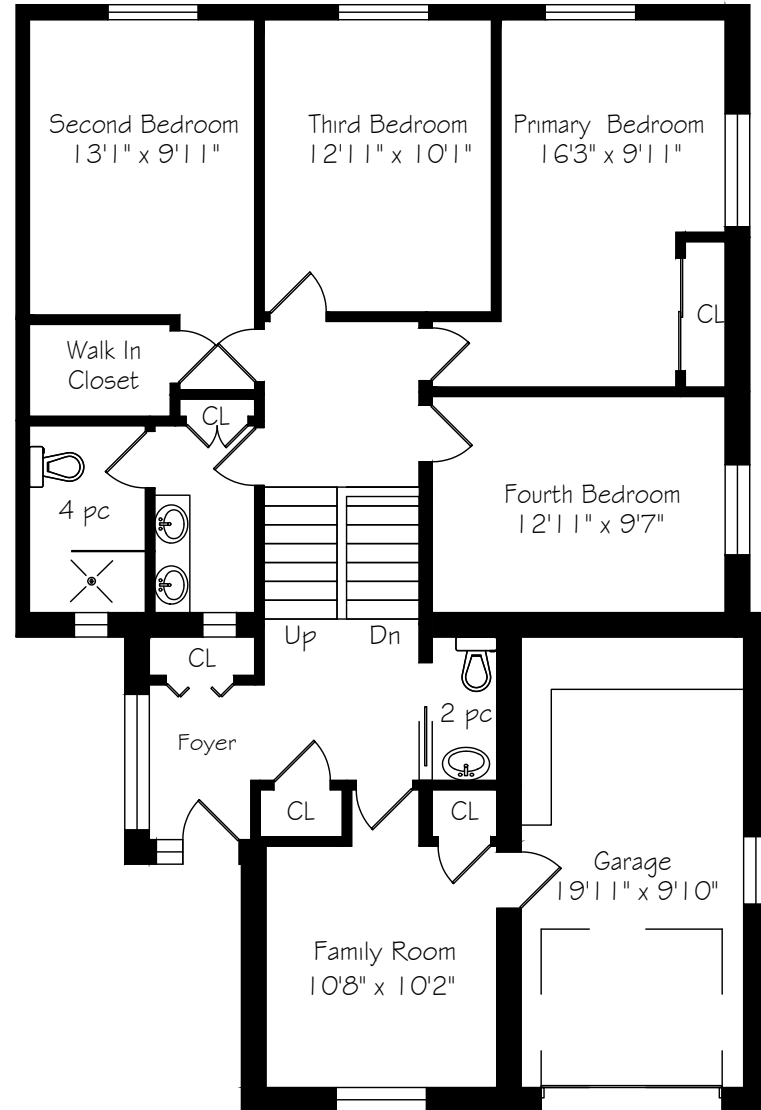

# 54 Rykert Crescent

Main Floor  
890 Square Feet

Measurements and Calculations are approximate  
To be used as guidelines only

Upper Floor  
1218 Square

Measurements and Calculations are approximate  
To be used as guidelines only