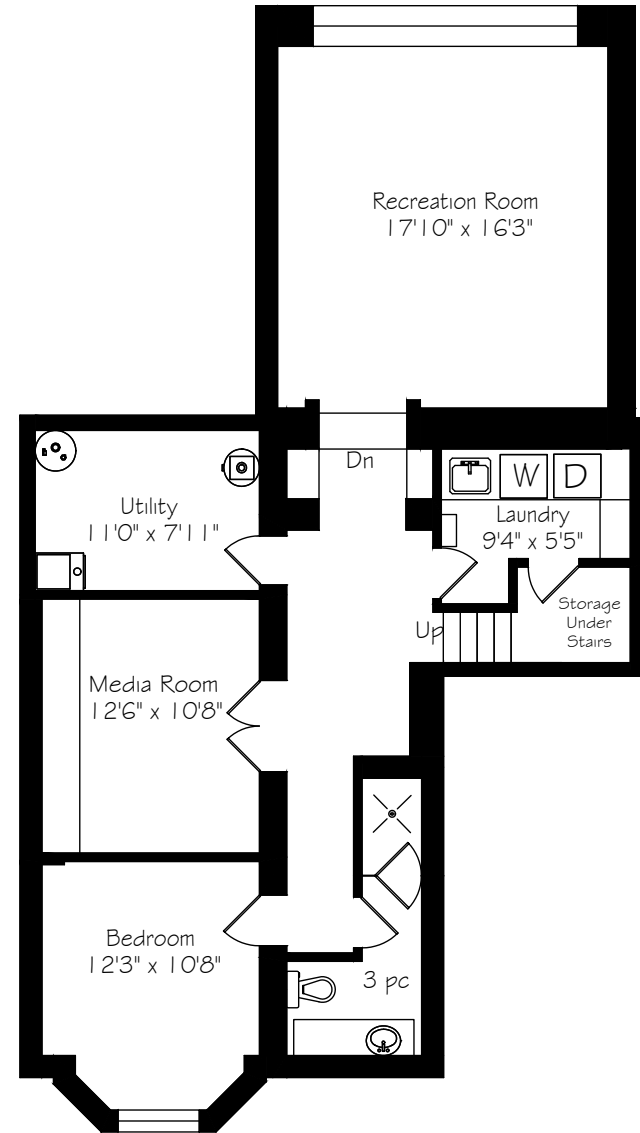

# 8 Southlea Avenue

Man Floor  
1209 Square Feet

Measurements and Calculations are approximate  
To be used as guidelines only

Second Floor  
1382 Square Feet

Measurements and Calculations are approximate  
To be used as guidelines only

Lower Level  
1209 Square Feet

Measurements and Calculations are approximate  
To be used as guidelines only