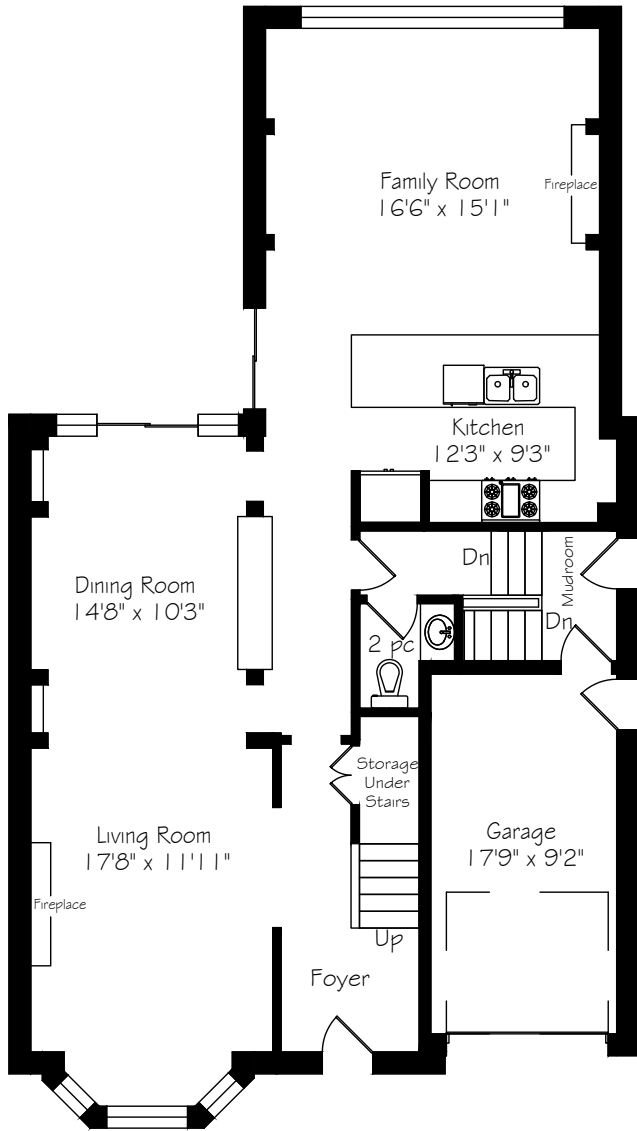

# 8 Southlea Avenue

Man Floor  
1209 Square Feet

Measurements and Calculations are approximate  
To be used as guidelines only

Second Floor  
1382 Square Feet

Measurements and Calculations are approximate  
To be used as guidelines only

Lower Level  
1209 Square Feet

Measurements and Calculations are approximate  
To be used as guidelines only