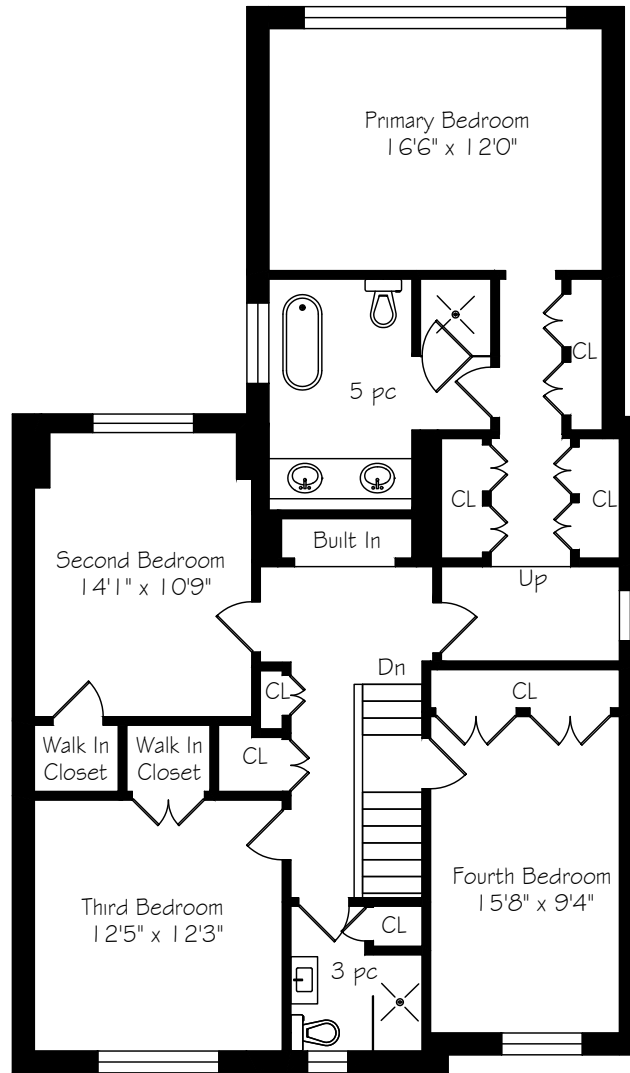

# 8 Southlea Avenue

Man Floor  
1209 Square Feet

Measurements and Calculations are approximate  
To be used as guidelines only

Second Floor  
1382 Square Feet

Measurements and Calculations are approximate  
To be used as guidelines only

Lower Level  
1209 Square Feet

Measurements and Calculations are approximate  
To be used as guidelines only