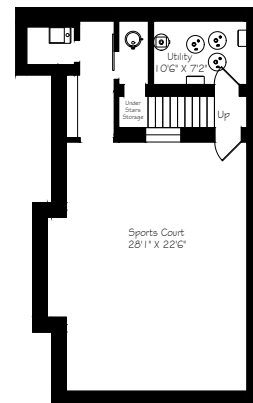

9 Doncliffe Drive