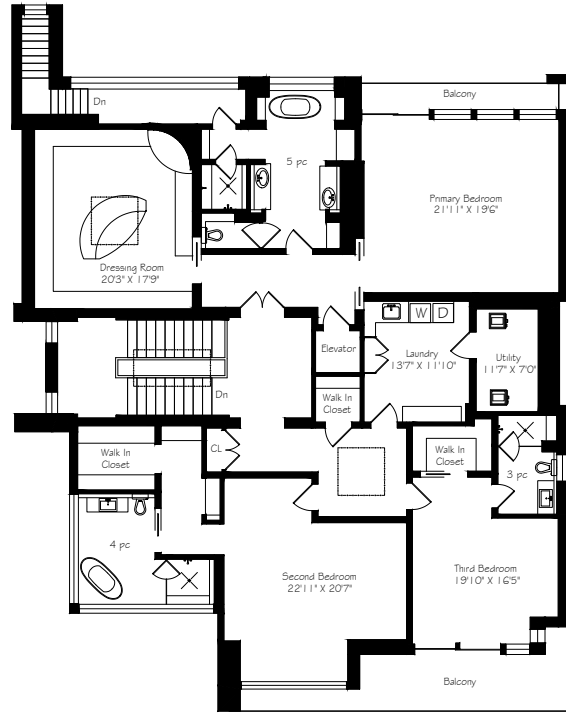

9 Doncliffe Drive