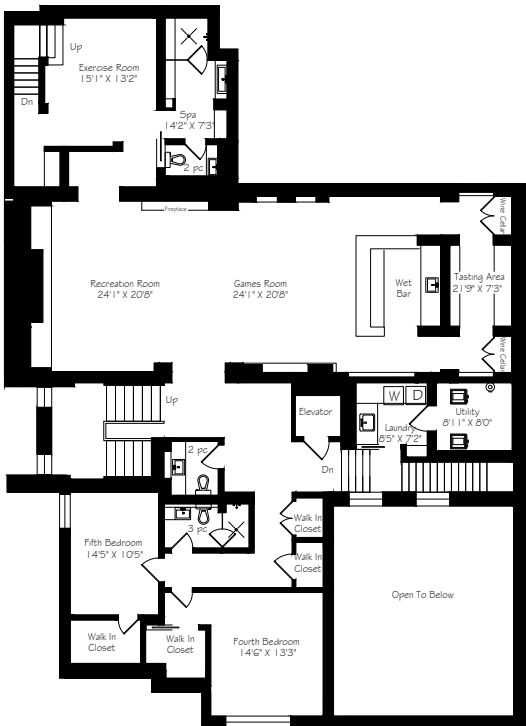

9 Doncliffe Drive