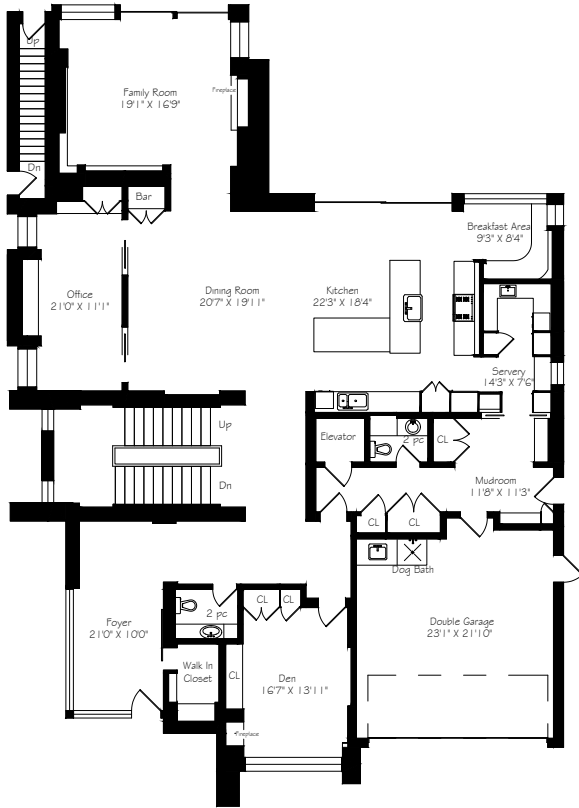

9 Doncliffe Drive